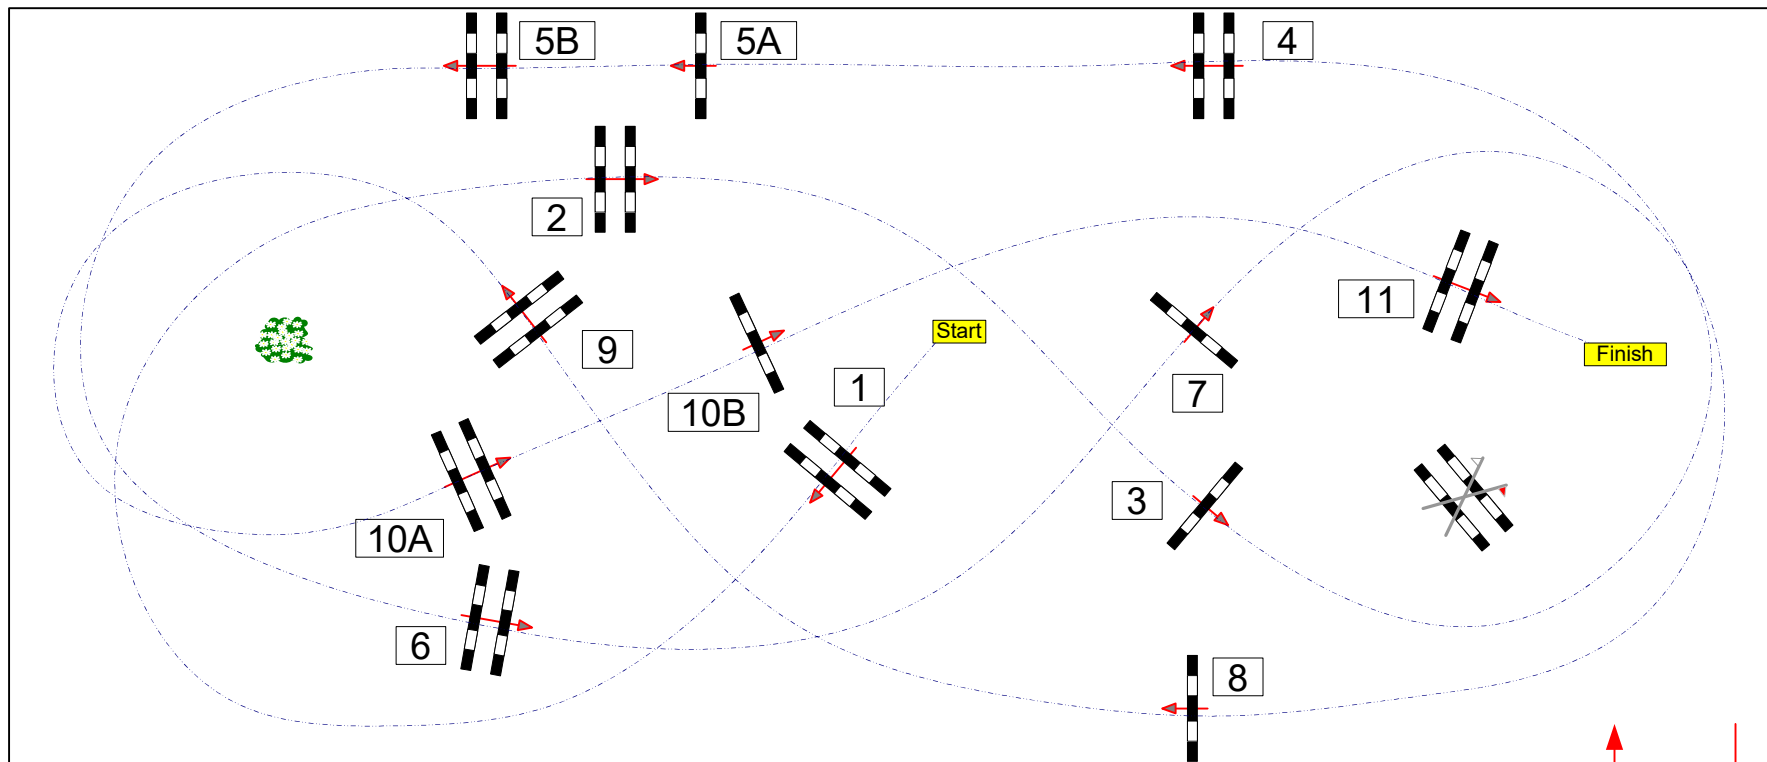

POLE INTERNATIONAL DU CHEVAL DE DEAUVILLE

Class No.: 4

PREPARATOIRE 1M20

Barème A sans chrono sans barrage

vendredi 10 novembre 2023

Start: 8:00

Table: A
National RG:
FEI RG / Art.
Height: 1,20 m

Speed: 325 m/min
Length: 450 m
Time allowed: 84 sec
Time limit: 168 sec

Obstacles: 1 à 11
Efforts: 13
Penalty sec:
Closed combination:

1st Jump-off:
Length: 0 m
Time allowed: 0 sec
Time limit: 0 sec

Finish 1st Phase
Start 2nd Phase

JURY

70*30

Chef de piste :
Quentin PERNEY