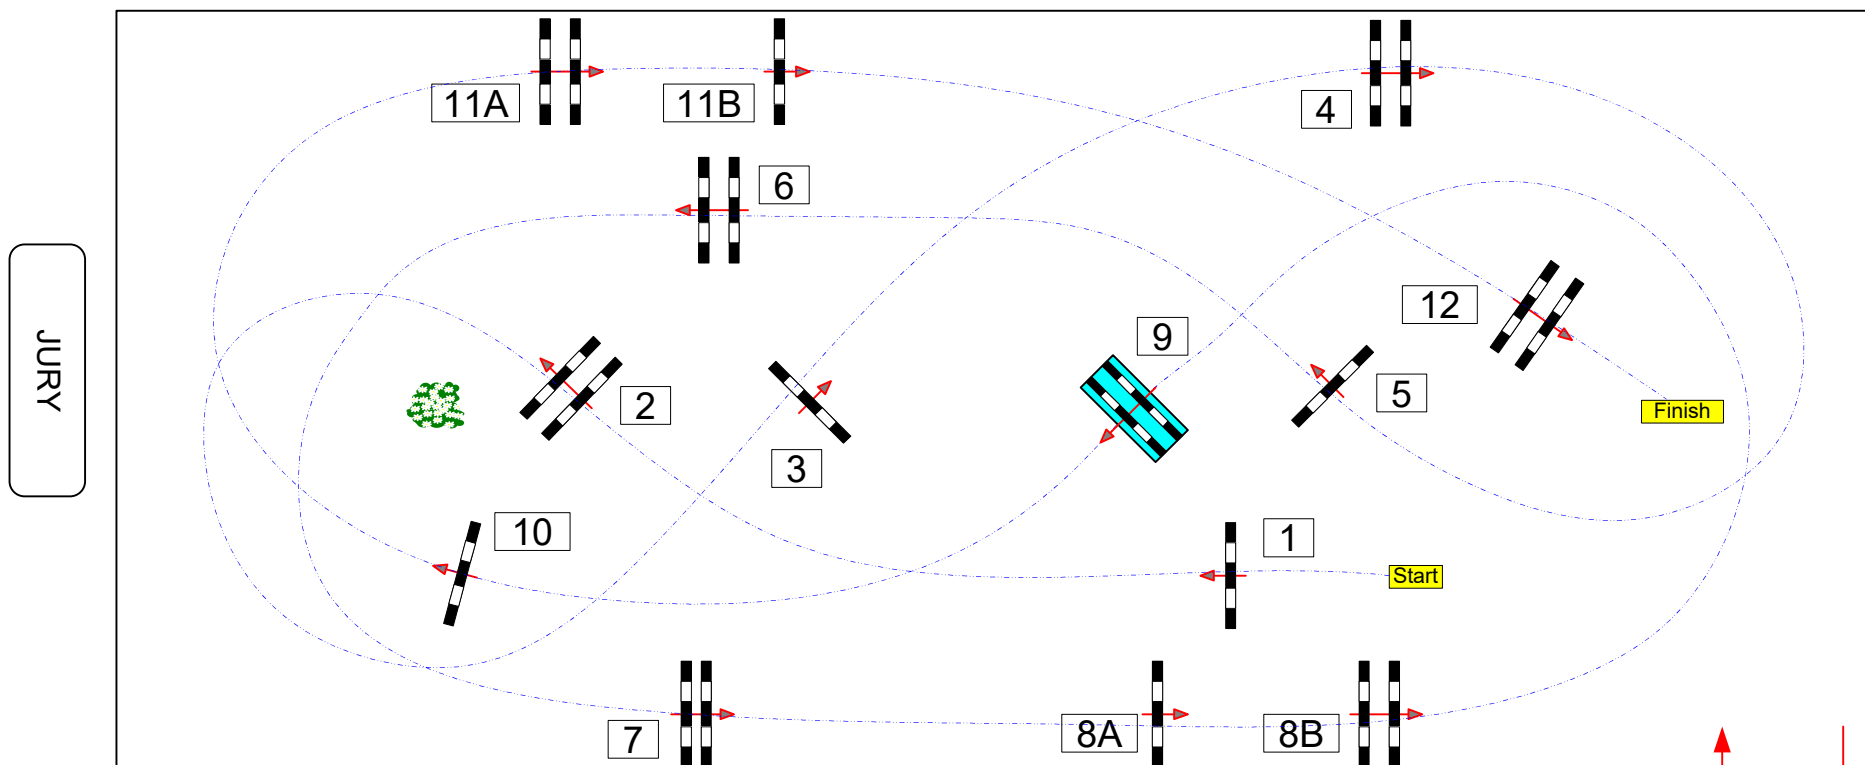

# POLE INTERNATIONAL DU CHEVAL DE DEAUVILLE

Class No.: 6

Grand Prix Pro 2

Barème A au chrono ss barrage

vendredi 10 novembre 2023

Start: 15:00

Table: A  
National RG:  
FEI RG / Art.  
Height: 1,25 m

Speed: 350 m/min  
Length: 410 m  
Time allowed: 71 sec  
Time limit: 142 sec

Obstacles: 1 à 12  
Efforts: 14  
Penalty sec:  
Closed combination:

**1st Jump-off:**  
Length: 0 m  
Time allowed: 0 sec  
Time limit: 0 sec

70\*30

Chef de piste :  
Quentin PERNEY

↑ In / Out  
↓