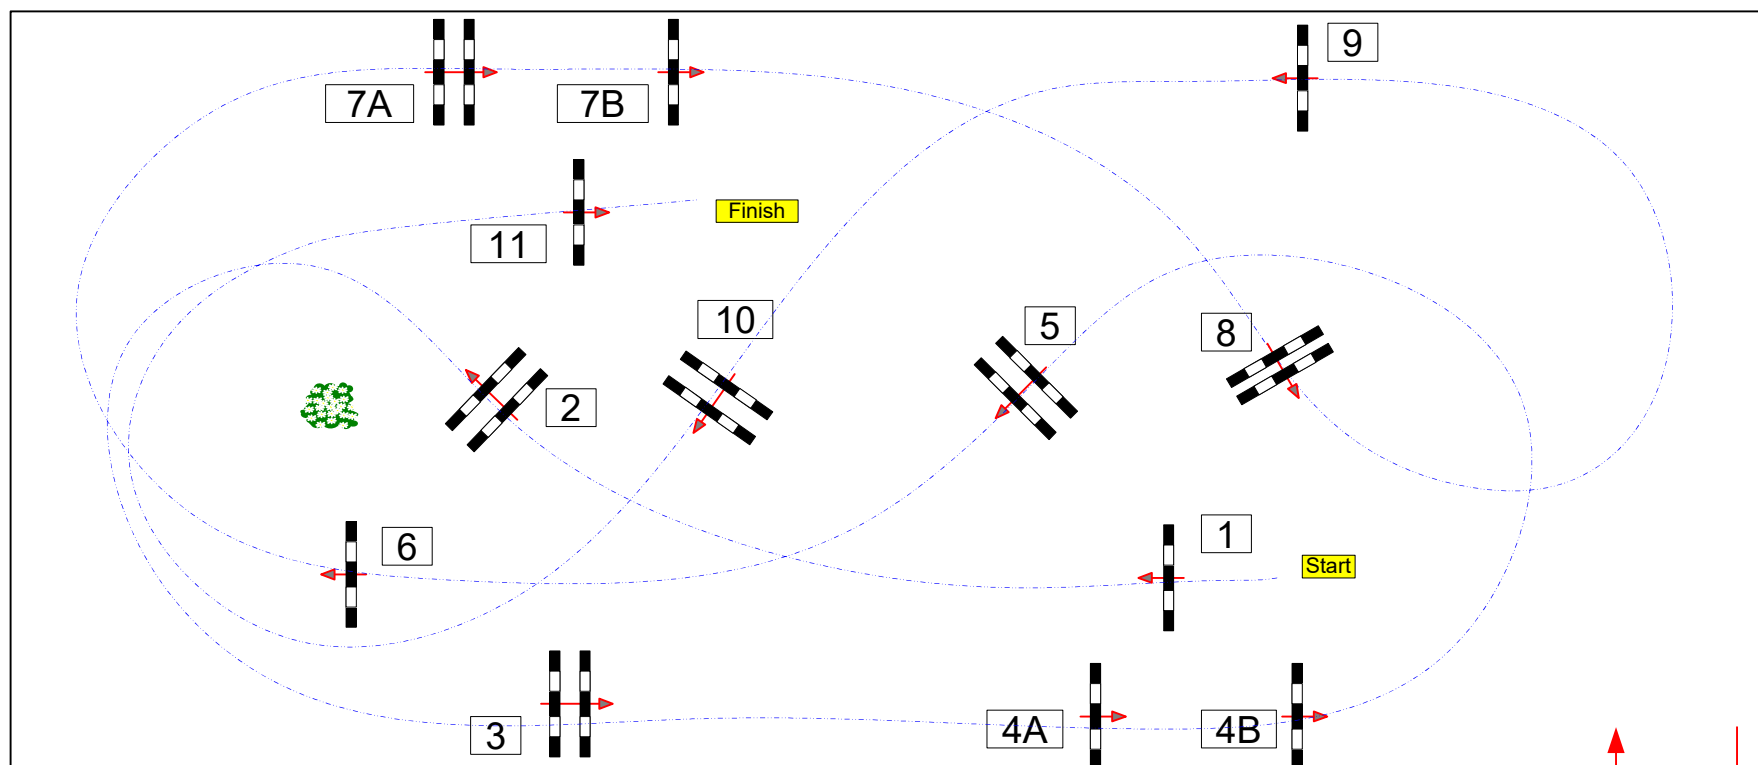

# POLE INTERNATIONAL DU CHEVAL DE DEAUVILLE

Class No.: 7

Vitesse Amateur 2

Barème C

vendredi 10 novembre 2023

Start: 17:00

Table: A  
National RG:  
FEI RG / Art.  
Height: 1,10 m

Speed: 350 m/min  
Length: < 600 m  
Time allowed: - sec  
Time limit: 120 sec

Obstacles: 1 à 11  
Efforts: 13  
Penalty sec:  
Closed combination:

**1st Jump-off:**  
Length: 0 m  
Time allowed: 0 sec  
Time limit: 0 sec

JURY

70\*30

Chef de piste :  
Quentin PERNEY