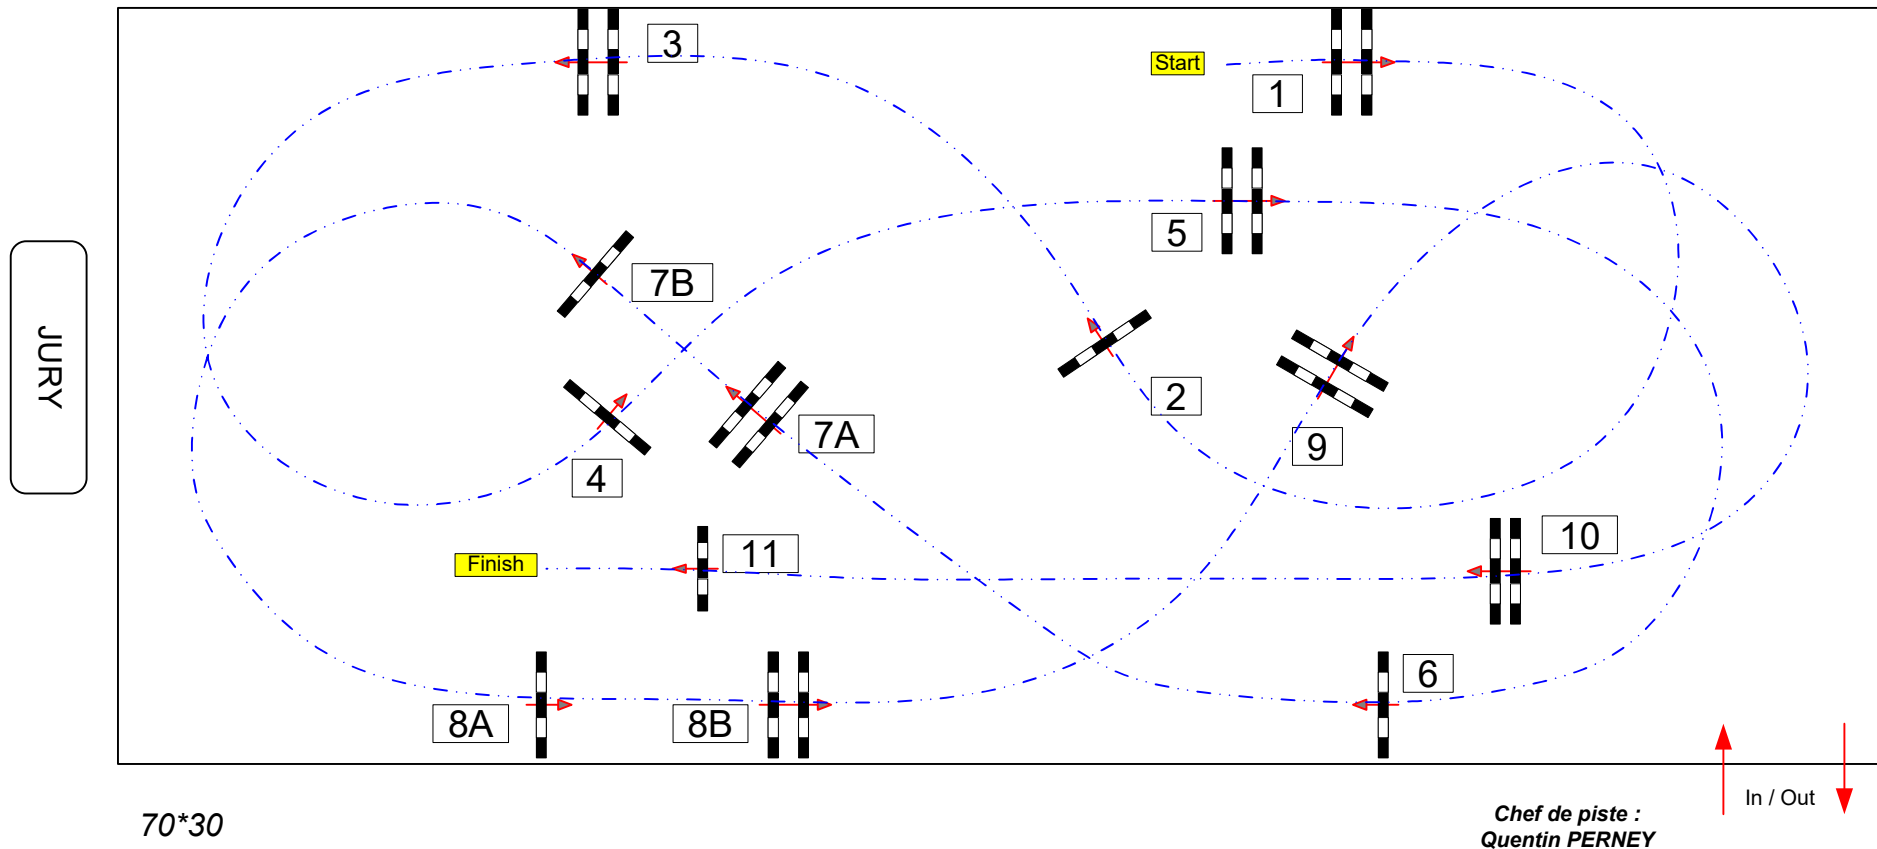

POLE INTERNATIONAL DU CHEVAL DE DEAUVILLE

Class No.: 10

Vitesse Amateur 1

Barème A au chrono ss barrage

samedi 11 novembre 2023

Start: 14:00

Table: A
National RG:
FEI RG / Art.
Height: 1,15 m

Speed: 350 m/min
Length: 390 m
Time allowed: 67 sec
Time limit: 134 sec

Obstacles: 1 à 11
Efforts: 13
Penalty sec:
Closed combination:

Barrage:
Length: 0 m
Time allowed: 0 sec
Time limit: 0 sec

70*30

Chef de piste :
Quentin PERNEY