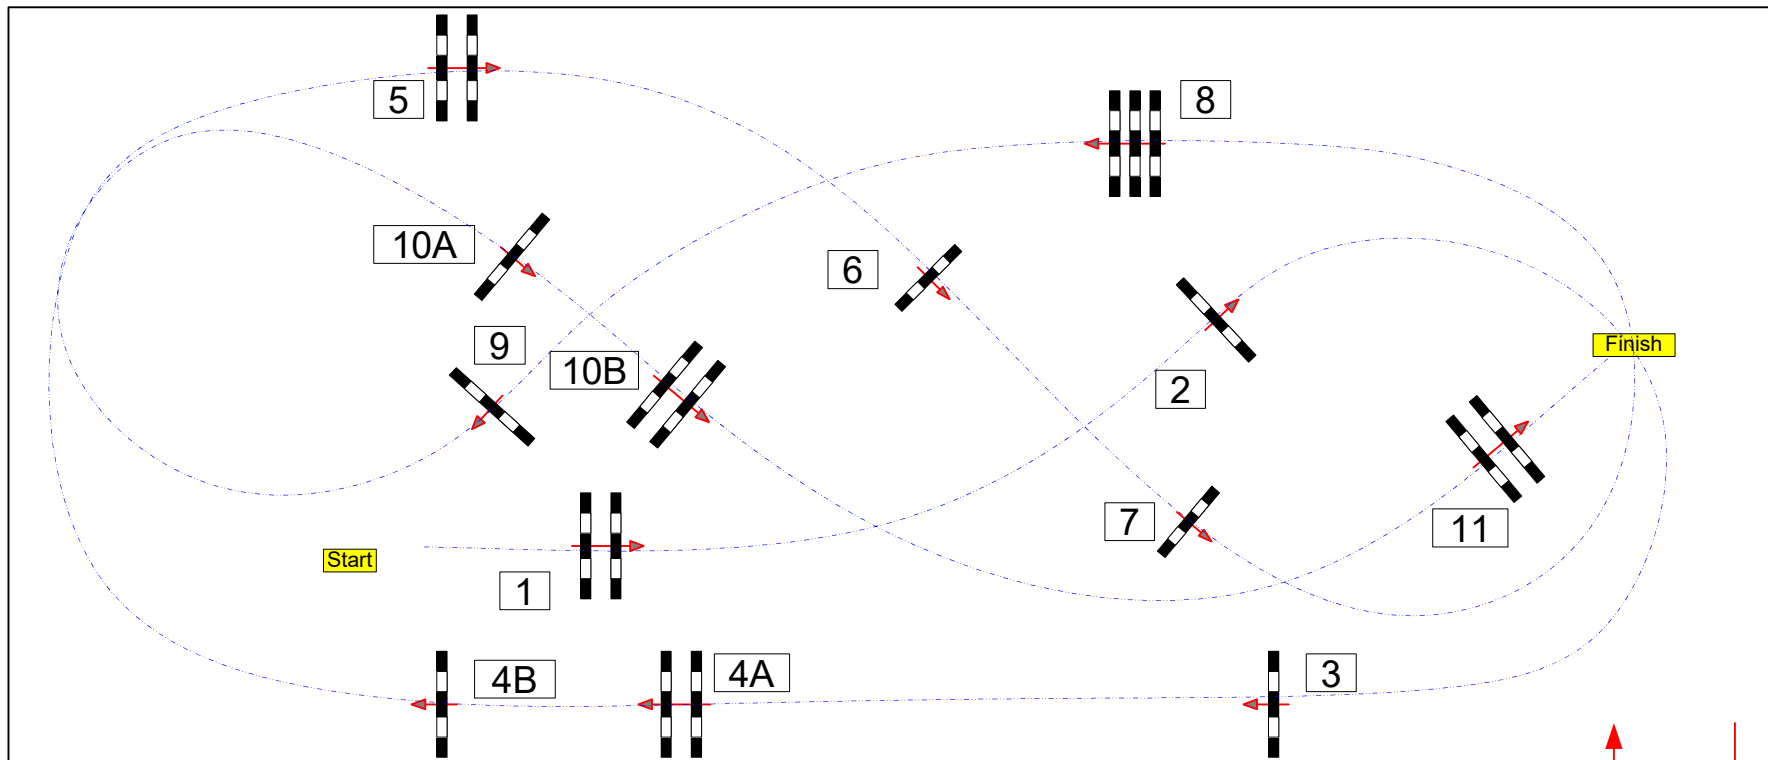

POLE INTERNATIONAL DU CHEVAL DE DEAUVILLE

Class No.: 15 & 16

GRAND PRIX AMA 2 AMA 1

Barème A en 2 manches au chrono

samedi 11 novembre 2023

Start: 16:45

Table: A
National RG:
FEI RG / Art.
Height: 1,10 & 1,20 m

Speed: 350 m/min
Length: 370 m
Time allowed: 64 sec
Time limit: 128 sec

Obstacles: 1 à 11
Efforts: 13
Penalty sec:
Closed combination:

2EME MANCHE: 1.2.3.4AB.6.8.9.10B.11.
Length: 320 m
Time allowed: 55 sec
Time limit: 110 sec

JURY

70*30

Chef de piste :
Quentin PERNEY

In / Out