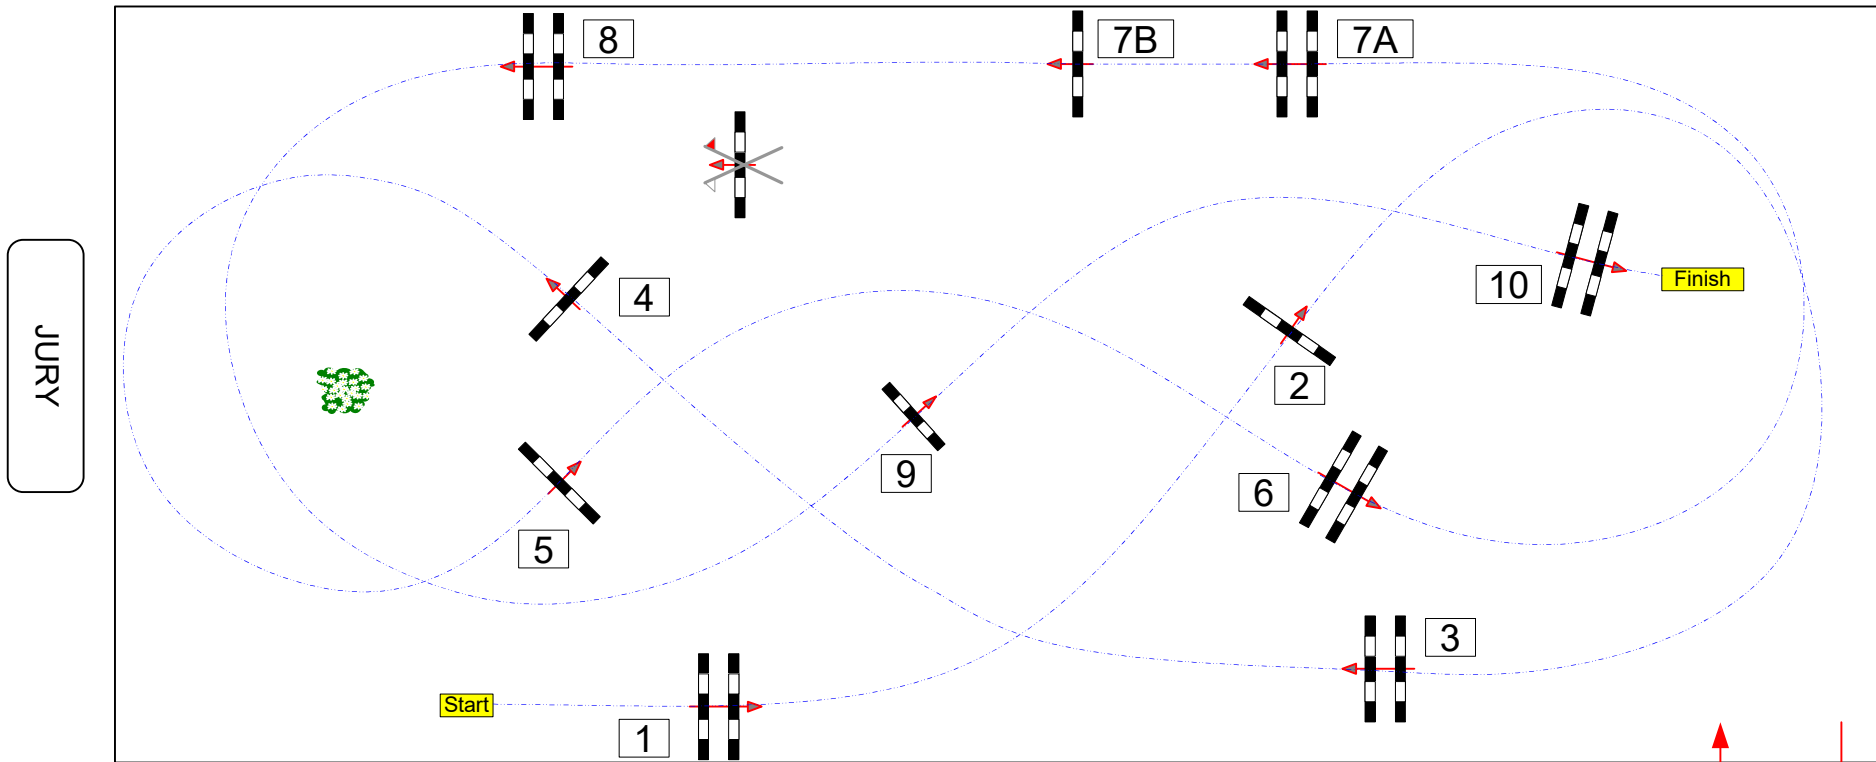

POLE INTERNATIONAL DU CHEVAL DE DEAUVILLE

Class No.: 11

PREPARATOIRE 1M00

Barème A sans chrono sans barrage

dimanche 12 novembre 2023

Start: 8:00

Table: A
National RG:
FEI RG / Art.
Height: 1,00 m

Speed: 325 m/min
Length: 450 m
Time allowed: 84 sec
Time limit: 168 sec

Obstacles: 1 à 10
Efforts: 11
Penalty sec:
Closed combination:

1st Jump-off:
Length: 0 m
Time allowed: 0 sec
Time limit: 0 sec

70*30

Chef de piste :
Quentin PERNEY

↑ In / Out ↓