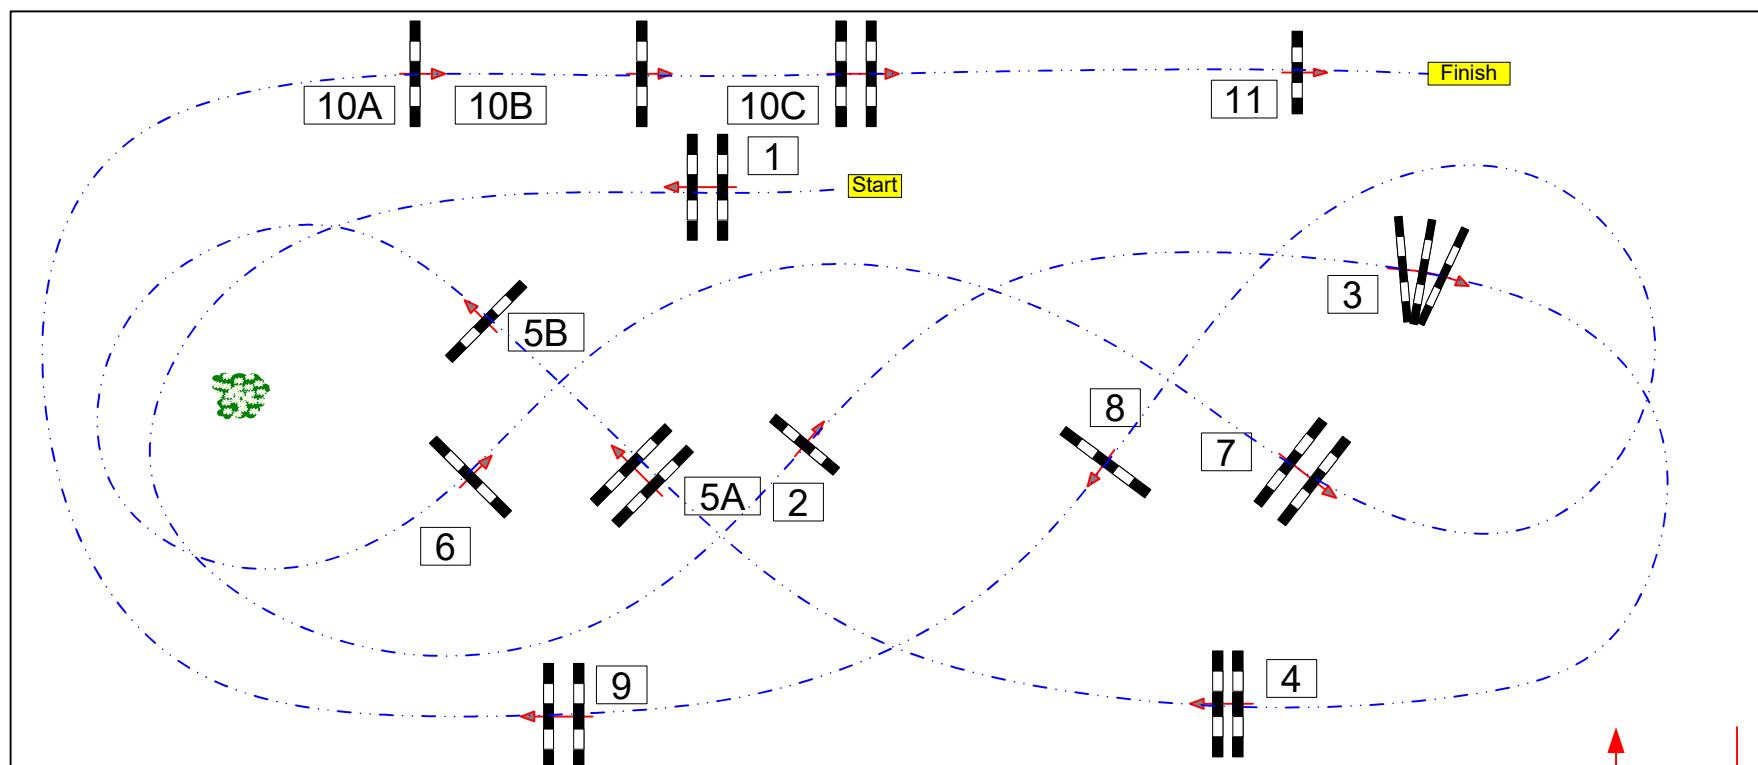

# POLE INTERNATIONAL DU CHEVAL DE DEAUVILLE

Class No.: 14

Grand Prix Amateur Elite

Barème A au chrono & barrage au chrono

dimanche 12 novembre 2023

Start: 16:00

Table: A  
National RG:  
FEI RG / Art.  
Height: 1,25 m

Speed: 350 m/min  
Length: 380 m  
Time allowed: 66 sec  
Time limit: 132 sec

Obstacles: 1 à 11  
Efforts: 15  
Penalty sec:  
Closed combination:

**Barrage: 4.5B.2.9.10AB.3.**  
Length: 220 m  
Time allowed: 38 sec  
Time limit: 76 sec

70\*30

Chef de piste :  
Quentin PERNEY

In / Out