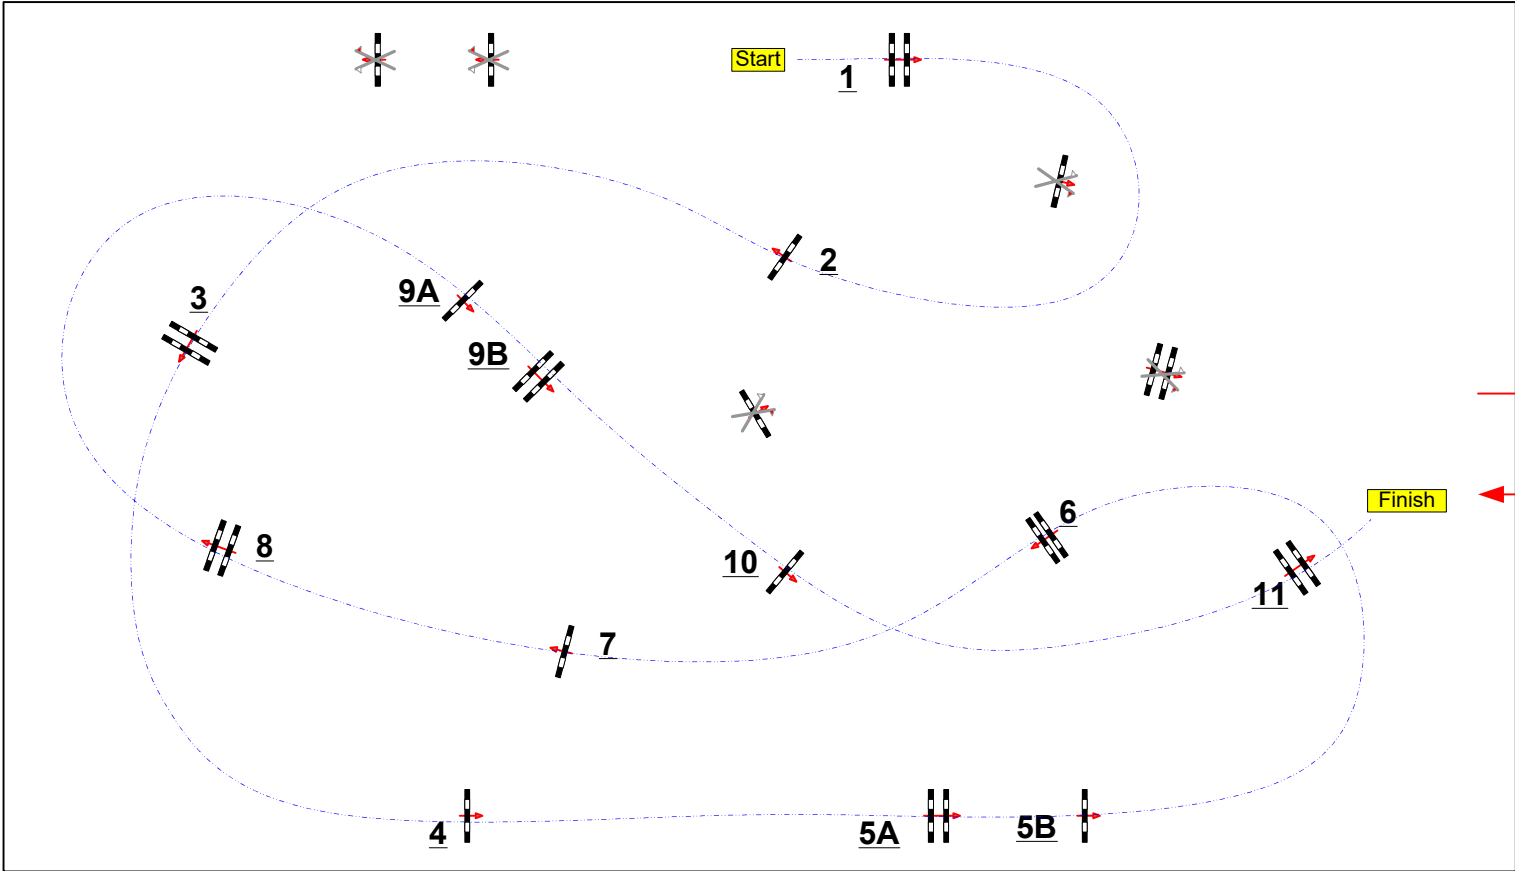

LE PIN AU HARAS

JURY

Class No.: 1

PREPARATOIRE 1M20

BAREME A SANS CHRONO
SANS BARRAGE

vendredi 22 mars 2024

Start: 9:00

Table: A
FEI RG / Art.
Height: 1,20 m

Speed: 350 m/min

Length: 550 m

Time allowed: 95 sec

Time limit: 190 sec

Obstacles: 1 to 11

Efforts: 13