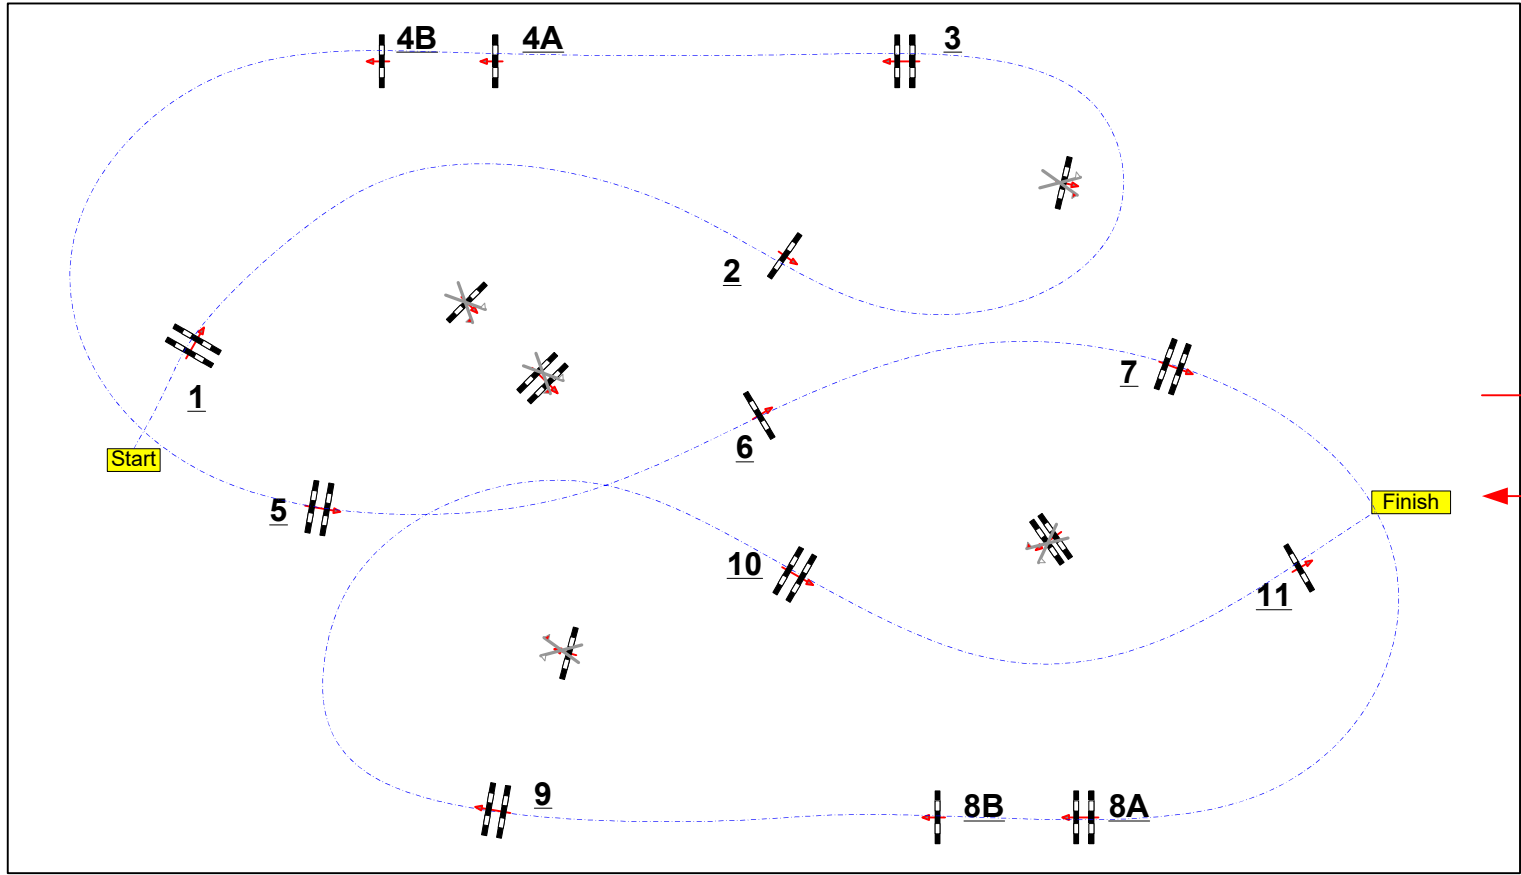

# LE PIN AU HARAS

JURY

Class No.: 2

PRO 3 VITESSE

BAREME A AU CHRONO SANS BARRAGE

vendredi 22 mars 2024

Start: 11:15

Table: A  
FEI RG / Art.  
Height: 1,25 m

Speed: 350 m/min

Length: 480 m  
Time allowed: 83 sec  
Time limit: 166 sec

Obstacles: 1 to 11  
Efforts: 13