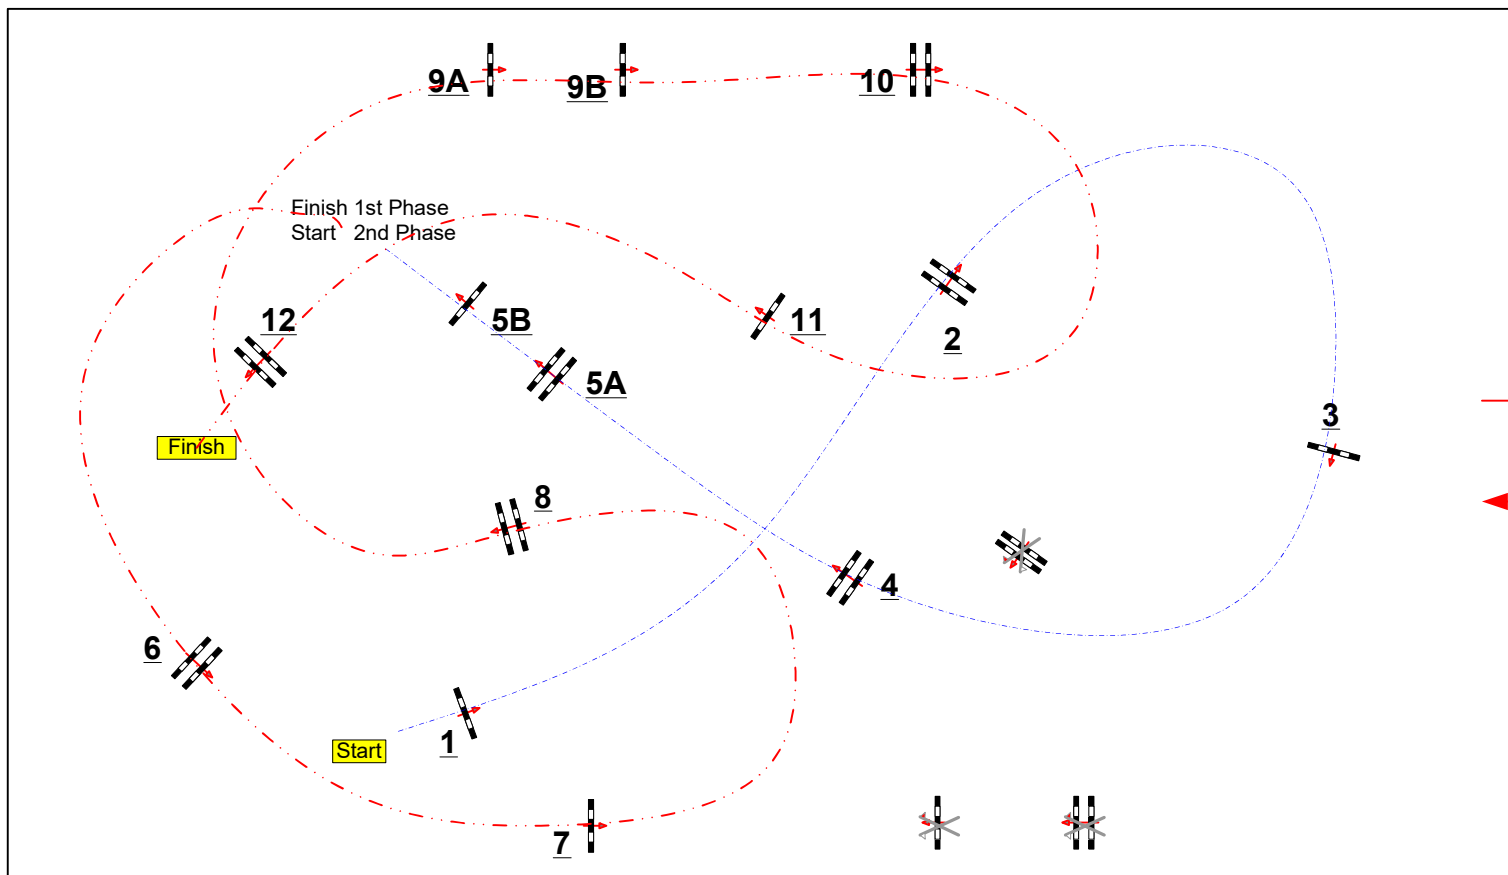

# LE PIN AU HARAS

Class No.: 3

PRO 2 GP

BAREME A TEMPS DIFFERE

vendredi 22 mars 2024

Start: 14:00

Table: A  
National RG:  
FEI RG / Art.  
Height: 1,30 m

Speed: 350 m/min

Length: 220 m  
Time allowed: 38 sec  
Time limit: 76 sec

Obstacles: 1 A 5  
Efforts: 6  
Penalty sec  
Closed combination:

2nd Phase:  
**6 A 12**  
Length: 320 m  
Time allowed: 55 sec  
Time limit: 110 sec