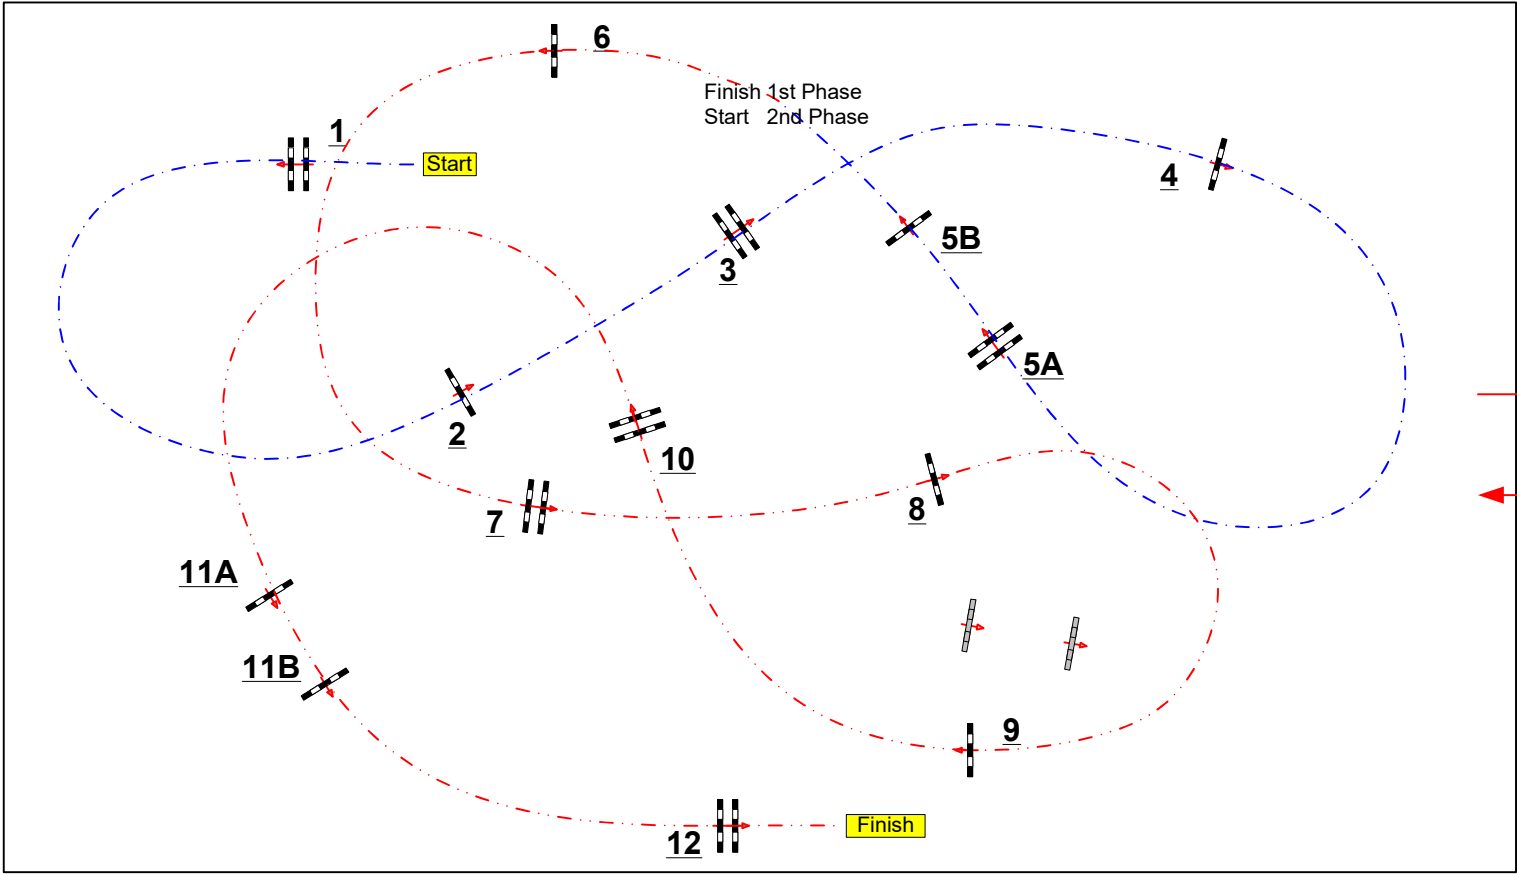

LE PIN AU HARAS

Class No.: 4

PRO 3 GRAND PRIX

BAREME A TEMPS DIFFERE

samedi 23 mars 2024

Start: 9:00

Table: A
 National RG:
 FEI RG / Art.
 Height: 1,25 m

Speed: 350 m/min

Length: 250 m
 Time allowed: 43 sec
 Time limit: 86 sec

Obstacles: 1 A 5
 Efforts: 6
 Penalty sec
 Closed combination:

2nd Phase:
6 A 12
 Length: 300 m
 Time allowed: 52 sec
 Time limit: 104 sec

JURY