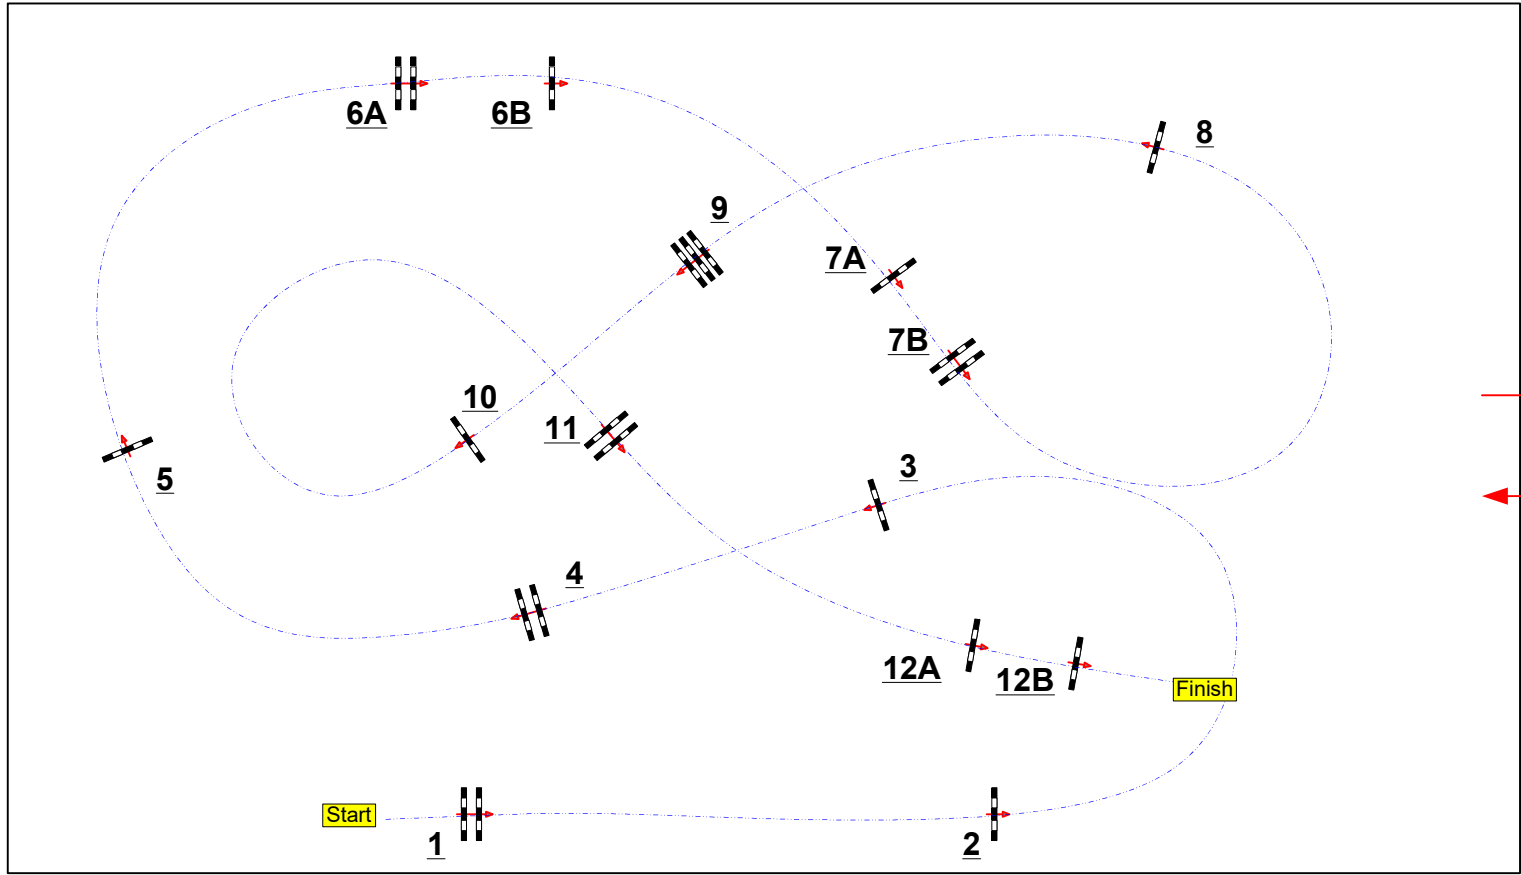

LE PIN AU HARAS

JURY

Class No.: 5

GRAND PRIX PRO 2

BAREME A AU CHRONO SANS BARRAGE

samedi 23 mars 2024

Start: 11:45

Table: A
FEI RG / Art.
Height: 1,30 m

Speed: 350 m/min

Length: 470 m
Time allowed: 81 sec
Time limit: 162 sec

Obstacles: 1 to 12
Efforts: 15