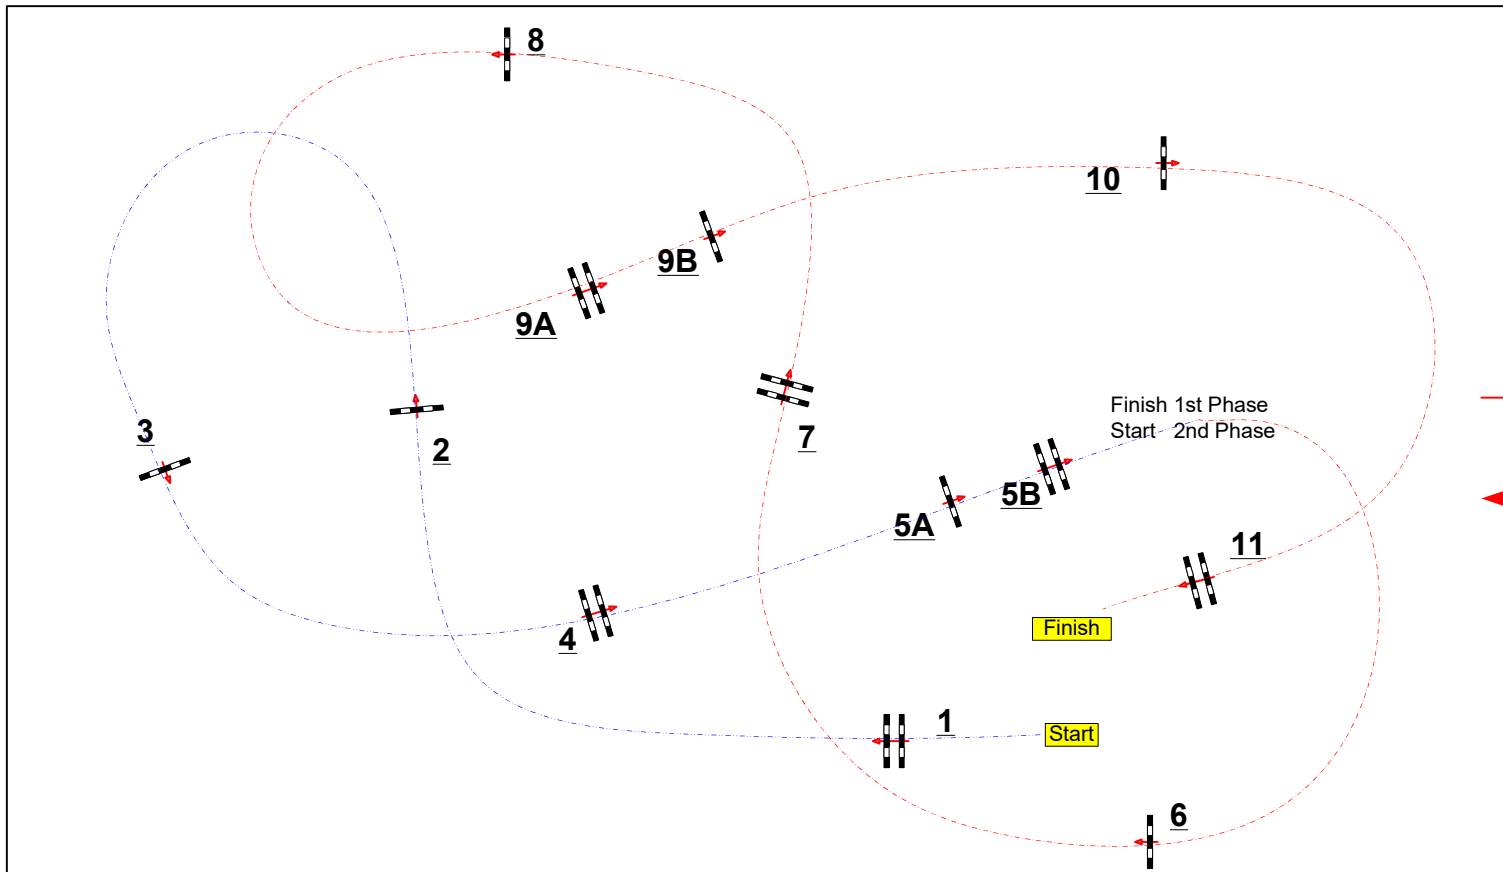

LE PIN AU HARAS

Class No.: 6

AMATEUR 1 GRAND PRIX

BAREME A TEMPS DIFFERE

samedi 23 mars 2024

Start: 15:30

Table: A
National RG:
FEI RG / Art.
Height: 1,20 m

Speed: 350 m/min

Length: 230 m
Time allowed: 40 sec
Time limit: 80 sec

Obstacles: 1 A 5
Efforts: 6
Penalty sec
Closed combination:

2nd Phase:

6 A 11
Length: 300 m
Time allowed: 52 sec
Time limit: 104 sec

JURY