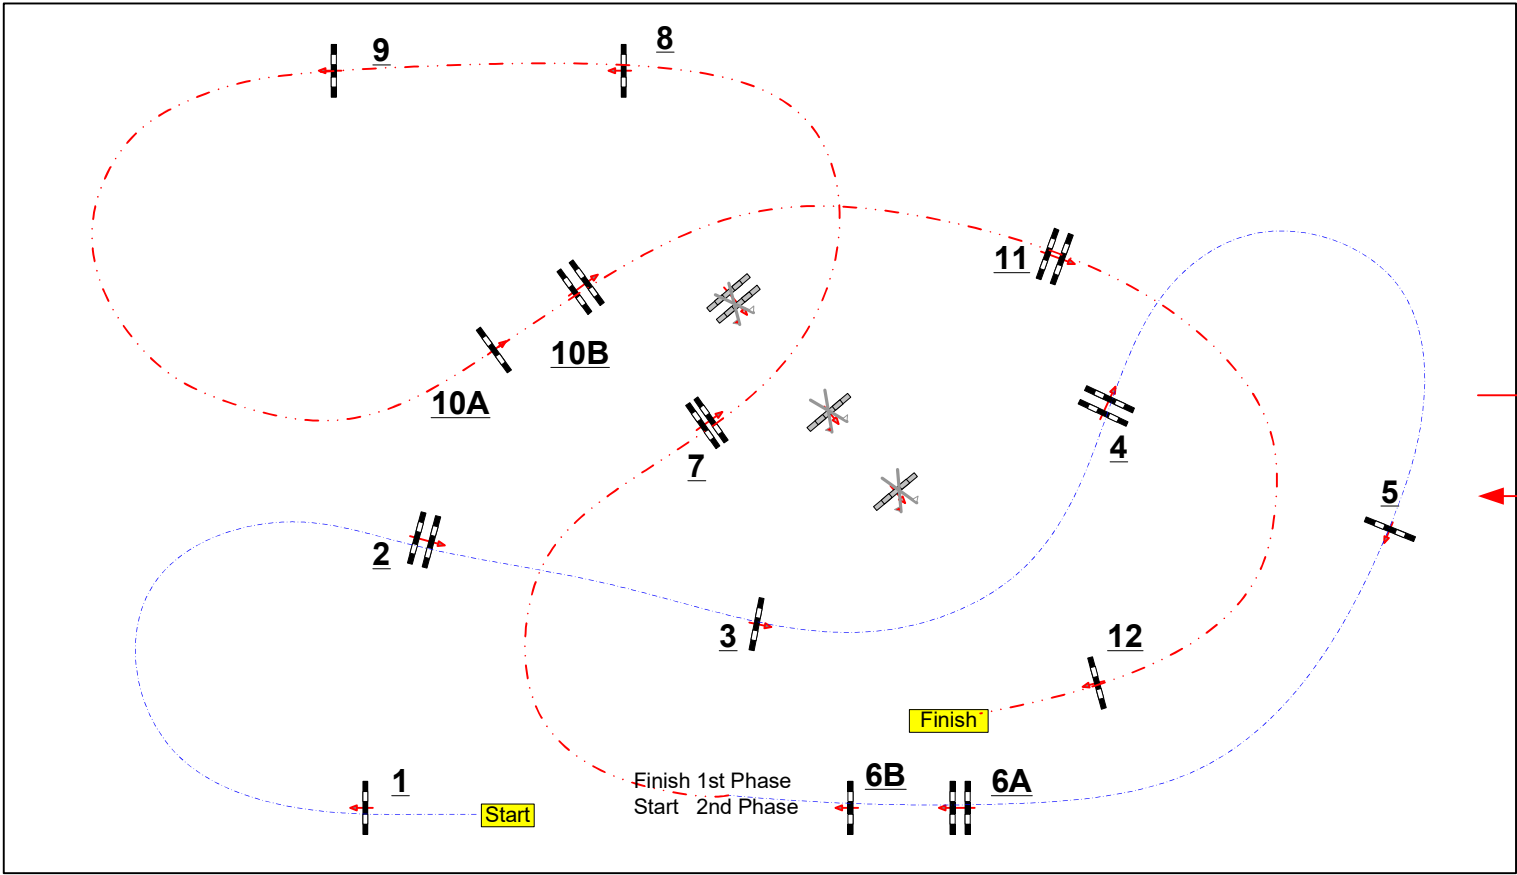

LE PIN AU HARAS

Class No.: 7

PRO 3 GRAND PRIX

BAREME A TEMPS DIFFERE

dimanche 24 mars 2024

Start: 9:00

Table: A
 National RG:
 FEI RG / Art.
 Height: 1,25 m

Speed: 350 m/min

Length: 250 m
 Time allowed: 43 sec
 Time limit: 86 sec

Obstacles: 1 A 6
 Efforts: 7
 Penalty sec
 Closed combination:

2nd Phase:
7 A 12
 Length: 270 m
 Time allowed: 47 sec
 Time limit: 94 sec

JURY