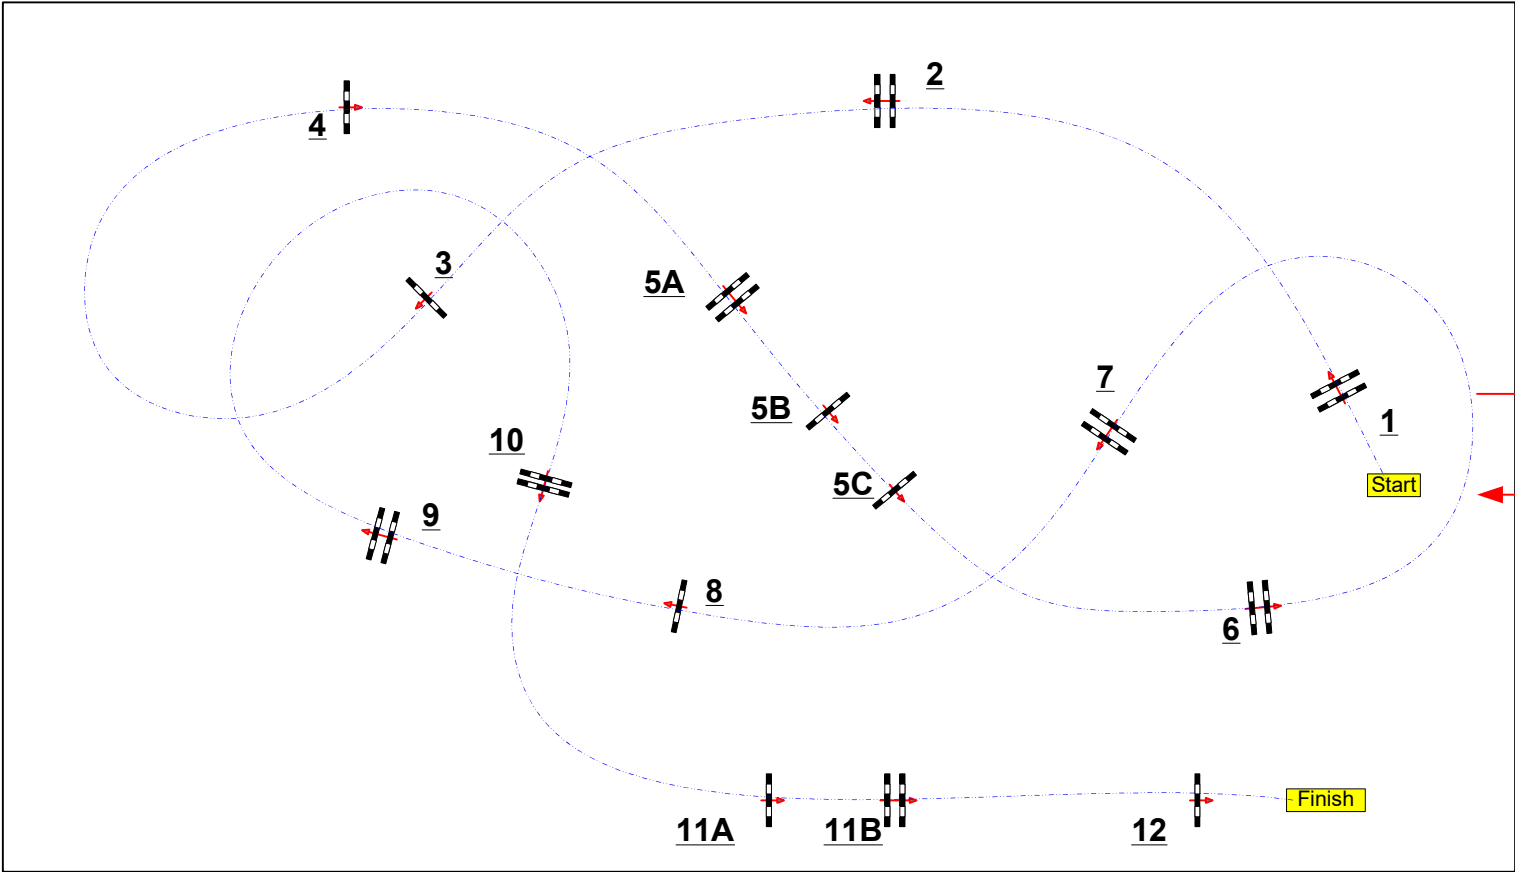

# LE PIN AU HARAS

Class No.: 8

PRO 2 GRAND PRIX

BAREME A AU CHRONO &  
BARRAGE CHRONO

dimanche 24 mars 2024

Start: 11:15

Table: A  
National RG:  
FEI RG / Art.  
Height: 1,35 m

Speed: 375 m/min  
Length: 460 m  
Time allowed: 74 sec  
Time limit: 148 sec

Obstacles: 1 A 12  
Efforts: 15  
Penalty sec  
Closed combination:

**BARRAGE:**  
**11A.6.7.8.5BC.2.3.**  
Length: 310 m  
Time allowed: 50 sec  
Time limit: 100 sec

JURY