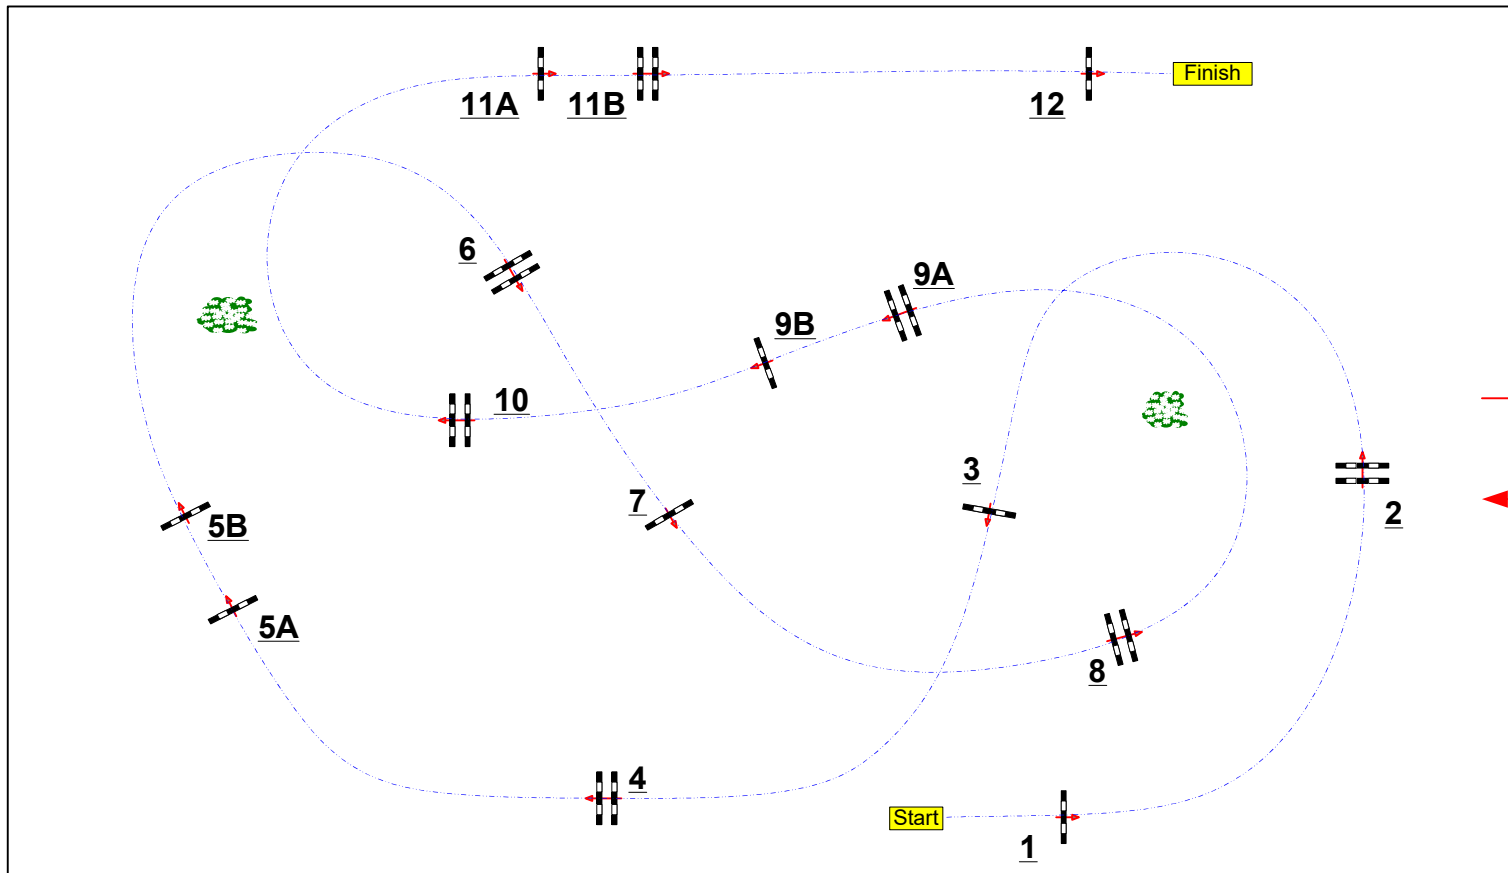

# LE PIN AU HARAS

Class No.: 3

CSI\*

Competition against the clock

jeudi 13 juin 2024

Start: 11:45

Table: A  
FEI RG / Art. 238.2.1a  
Height: 1,30 m

Speed: 350 m/min

Length: 470 m  
Time allowed: 81 sec  
Time limit: 162 sec

Obstacles: 1 to 12  
Efforts: 15

JURY

*Chefs de piste :*

Quentin PERNEY  
Stephane PAILLOT  
Julien MESNIL  
Guilhem FAVE