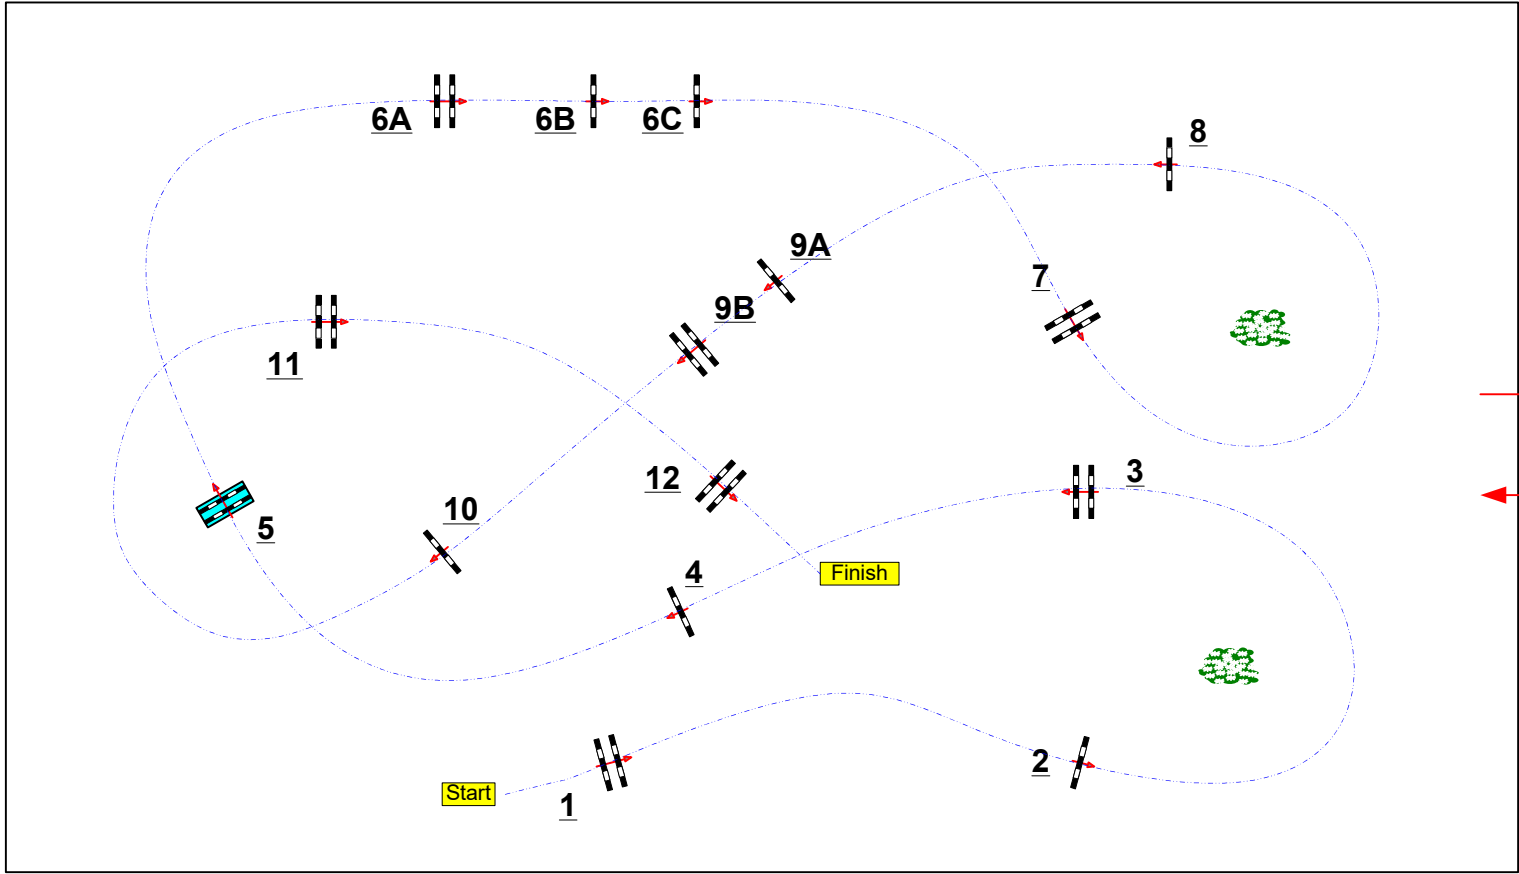

LE PIN AU HARAS

Class No.: 4

CSI**

Competition against the clock

jeudi 13 juin 2024

Start: 15:15

Table: A
FEI RG / Art. 238.2.1a
Height: 1,40 m

Speed: 350 m/min
Length: 460 m
Time allowed: 79 sec
Time limit: 158 sec

Obstacles: 1 to 12
Efforts: 15

JURY

Chefs de piste :

Quentin PERNEY
Stephane PAILLOT
Julien MESNIL
Guilhem FAVE