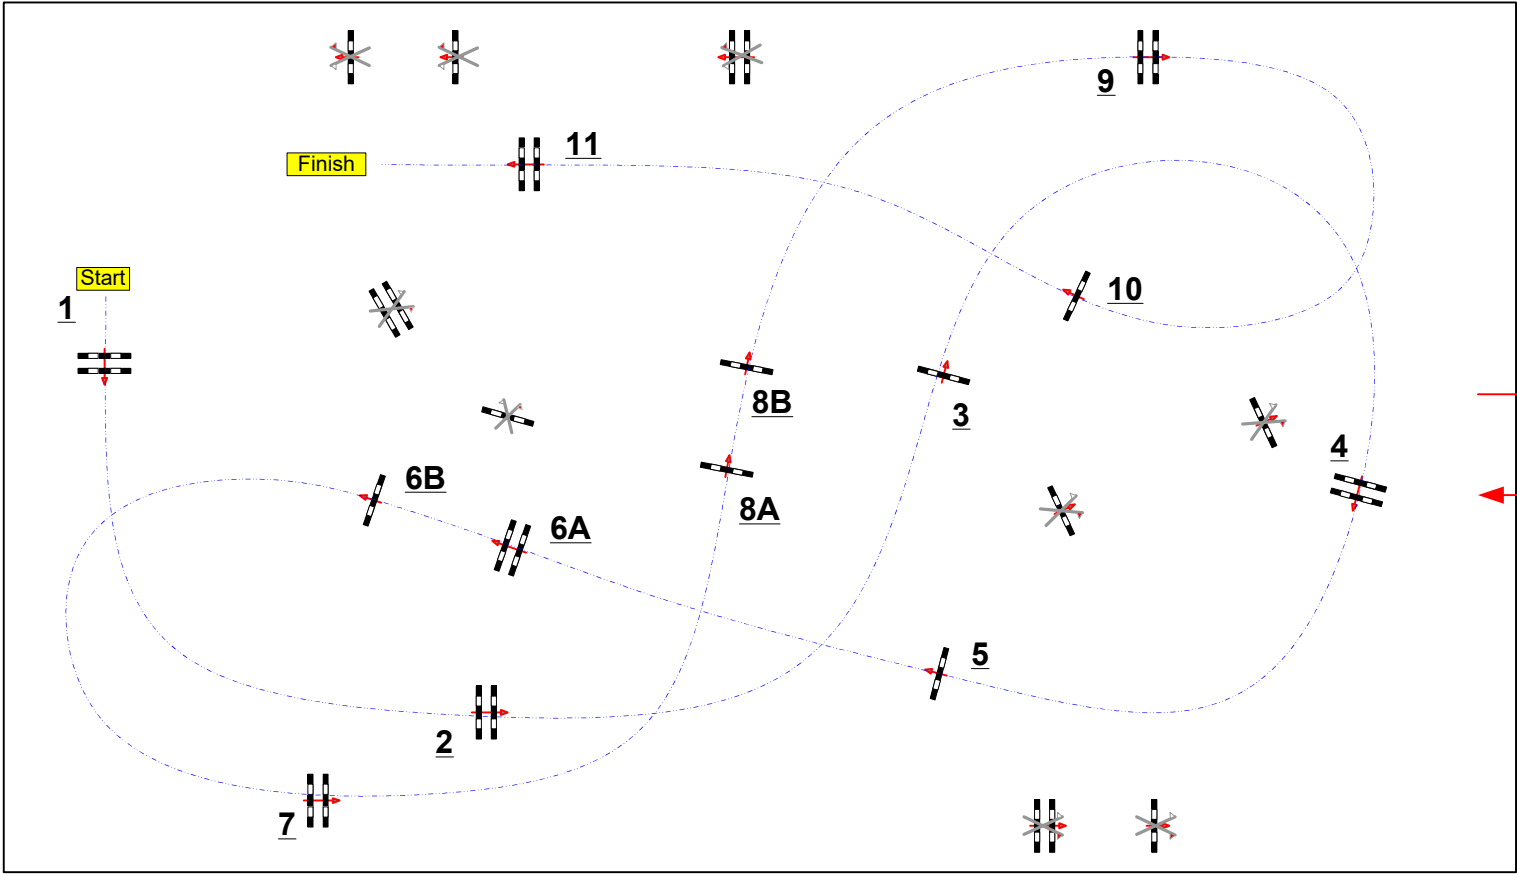

LE PIN AU HARAS

Class No.: 5

CSI YH 6 YO

Competition against the clock

vendredi 14 juin 2024

Start: 8:00

Table: A
FEI RG / Art. 238.1.1a
Height: 1,30 m

Speed: 350 m/min
Length: 450 m
Time allowed: 78 sec
Time limit: 156 sec

Obstacles: 1 to 11
Efforts: 13

Chefs de piste :

Quentin PERNEY
Stephane PAILLOT
Julien MESNIL
Guilhem FAVE

JURY