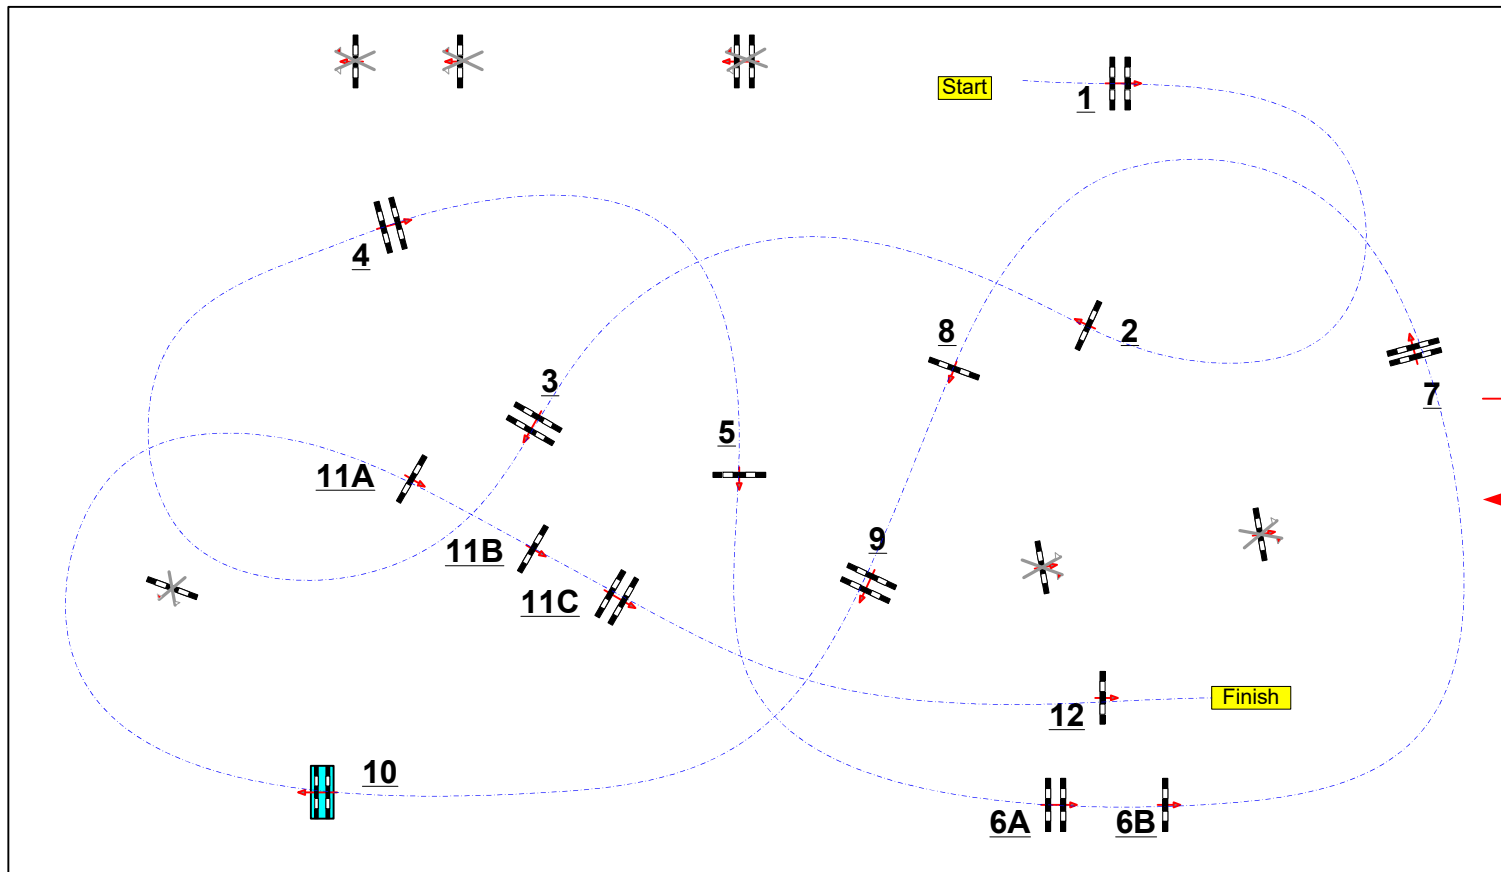

# LE PIN AU HARAS

Class No.: 7

CSI \*

Competition against the clock

vendredi 14 juin 2024

Start: 12:45

Table: A  
FEI RG / Art. 238.2.1a  
Height: 1,35 m

Speed: 350 m/min

Length: 480 m  
Time allowed: 83 sec  
Time limit: 166 sec

Obstacles: 1 to 12  
Efforts: 15

*Chefs de piste :*

Quentin PERNEY  
Stephane PAILLOT  
Julien MESNIL  
Guilhem FAVE

JURY