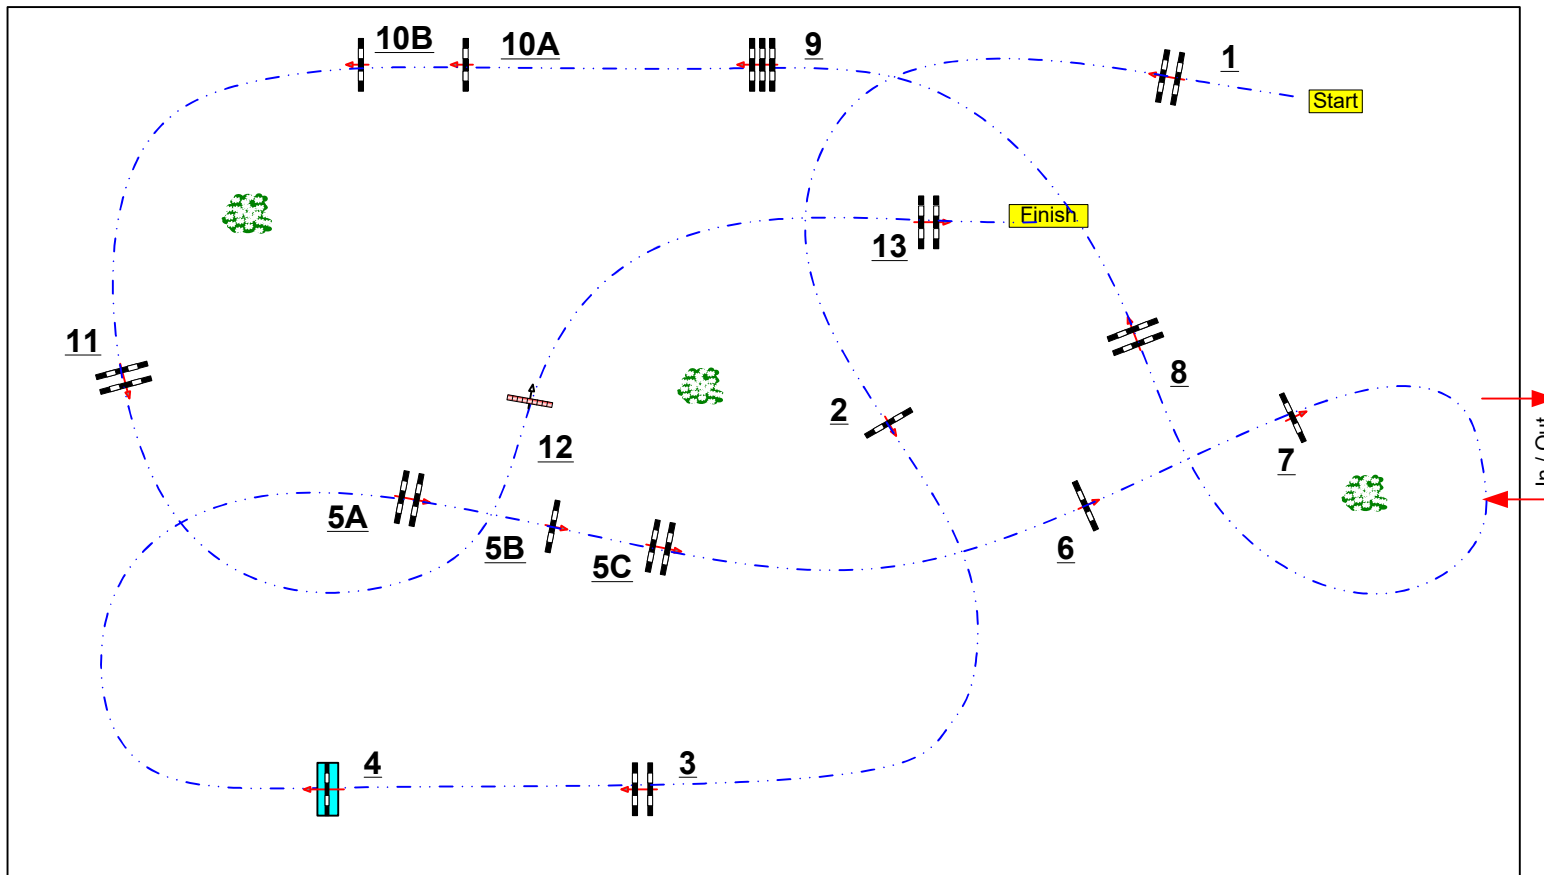

# LE PIN AU HARAS

Class No.: 8

CSI \*\*

Competition against the clock

vendredi 14 juin 2024

Start: 12:45

Table: A

FEI RG / Art. 238.2.1a

Height: 1,45 m

Speed: 375 m/min

Length: 480 m

Time allowed: 77 sec

Time limit: 154 sec

Obstacles: 1 to 13

Efforts: 16

Chefs de piste :