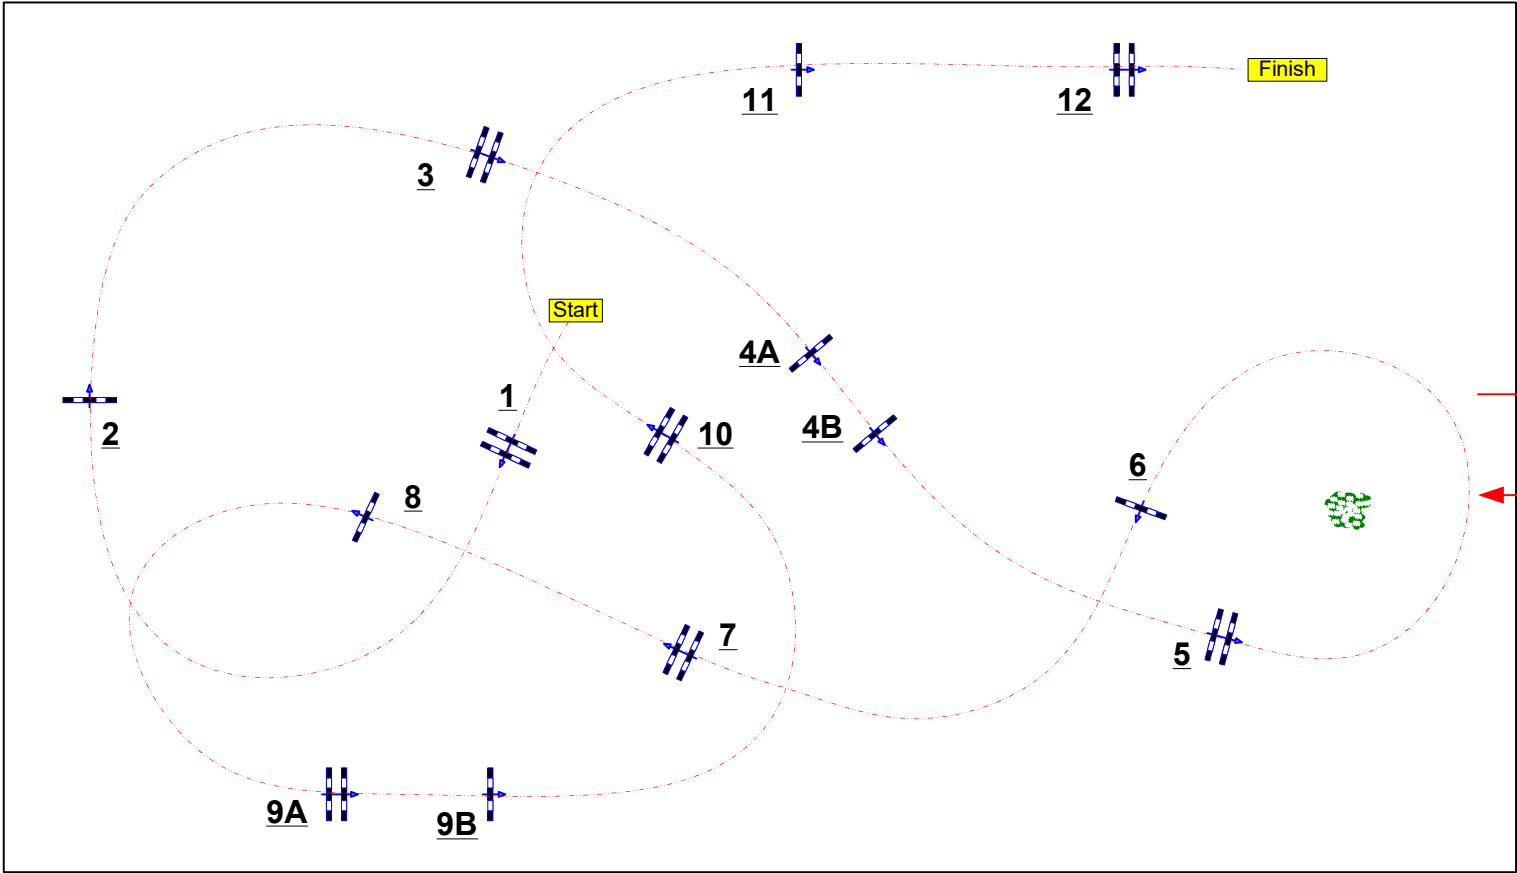

LE PIN AU HARAS

Class No.: 11

CSI AM

Competition against the clock

samedi 15 juin 2024

Start: 14:15

Table: A
 National RG:
 FEI RG / Art. 238.2.1.a
 Height: 1,20 m

Speed: 350 m/min
 Length: 460 m
 Time allowed: 79 sec
 Time limit: 158 sec

Obstacles: 1 A 12
 Efforts: 14
 Penalty sec
 Closed combination:

1st Jump-off:

Length: 0 m
 Time allowed: 0 sec
 Time limit: 0 sec

Chefs de piste :

Quentin PERNEY
 Stephane PAILLOT
 Julien MESNIL
 Guilhem FAVE