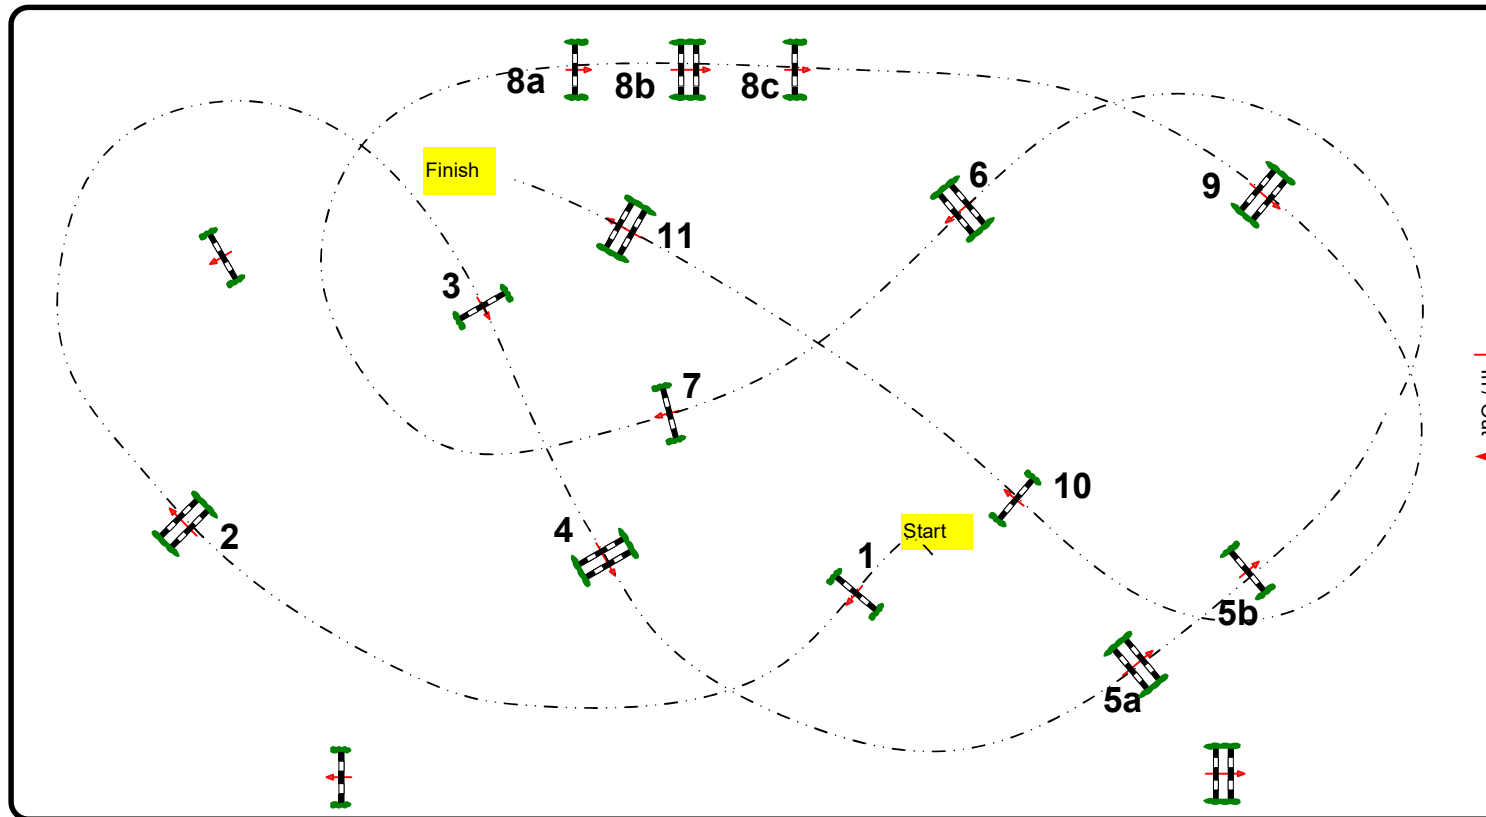

Haras national du pin

Csi * et **

Chef de Piste
PAILLOT Stéphane
Guilheme FAVE

Class No.: 22

CSI *

Competition in two Phases

samedi 15 juin 2024

Start: 0:00

Table: A
National RG:
FEI RG / Art. 274.2.5
Height: 1.25 m

Speed: 350 m/min
Length: 200 m
Time allowed: 35 sec
Time limit: 70 sec

Obstacles: 11
Efforts: 14
Penalty sec:
Closed combination:

1st Jump-off:
Length: 275 m
Time allowed: 48 sec
Time limit: 96 sec

2nd Jump-off:
Length: 0 m
Time allowed: 0 sec
Time limit: 0 sec