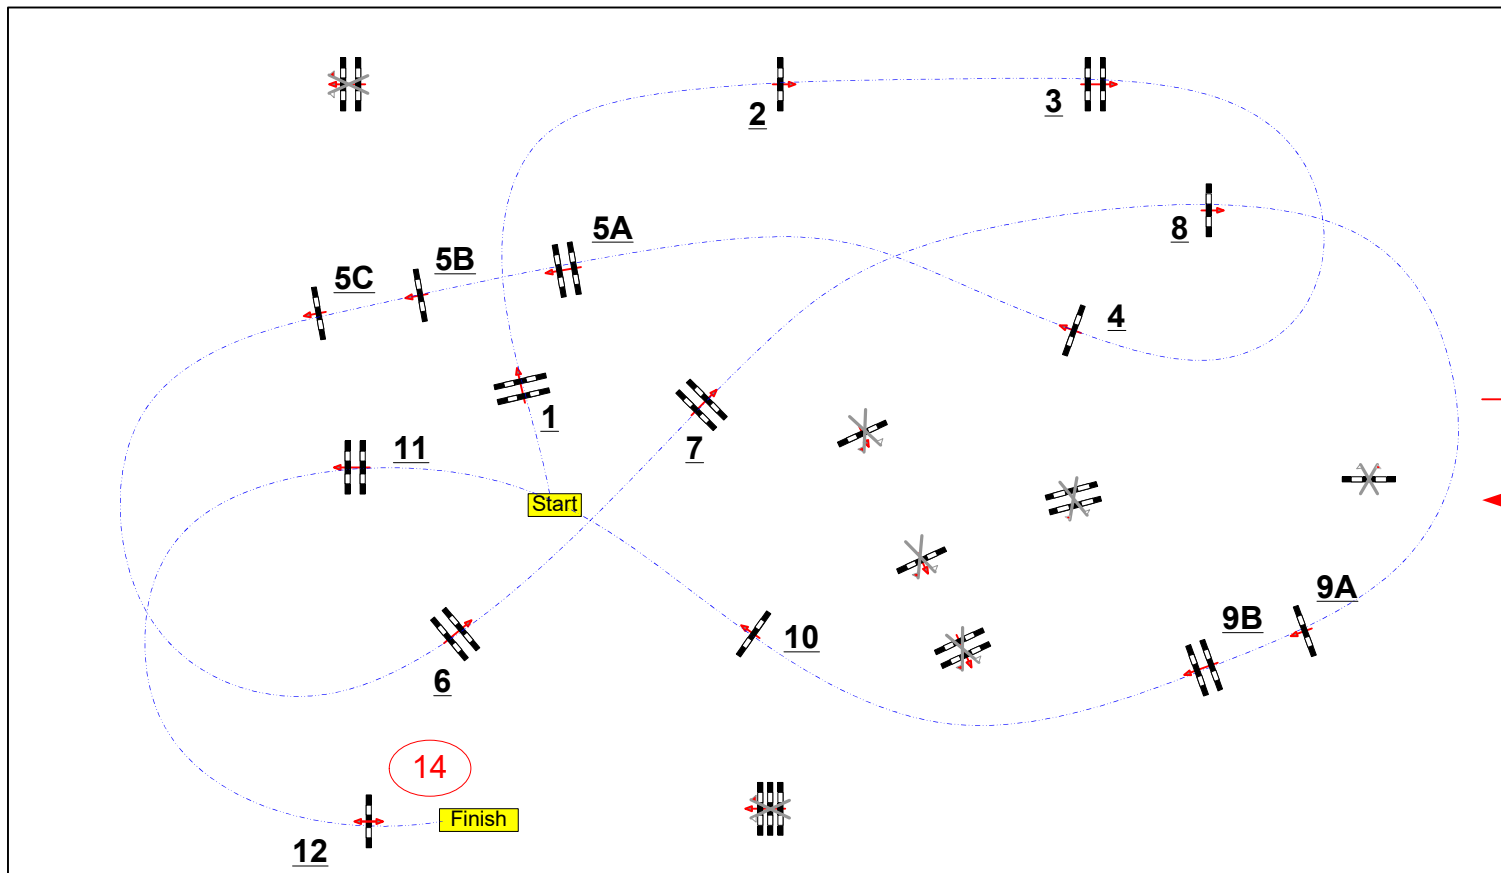

LE PIN AU HARAS

Class No.: 13

CSI YH 7 YO

Competition with one jump-off

dimanche 16 juin 2024

Start: 8:00

Table: A
National RG:
FEI RG / Art. 238.2.2.a
Height: 1,40 m

Speed: 350 m/min

Length: 450 m
Time allowed: 78 sec
Time limit: 156 sec

Obstacles: 1 A 12
Efforts: 15
Penalty sec
Closed combination:

1st Jump-off:
1.3.4.5A.7.8.9AB.14.
Length: 330 m
Time allowed: 57 sec
Time limit: 114 sec

Chefs de piste :

**Quentin PERNEY
Stephane PAILLOT
Julien MESNIL
Guilhem FAVE**

JURY

JUMP-OFF :
1.3.4.5A.7.8.9AB.14.