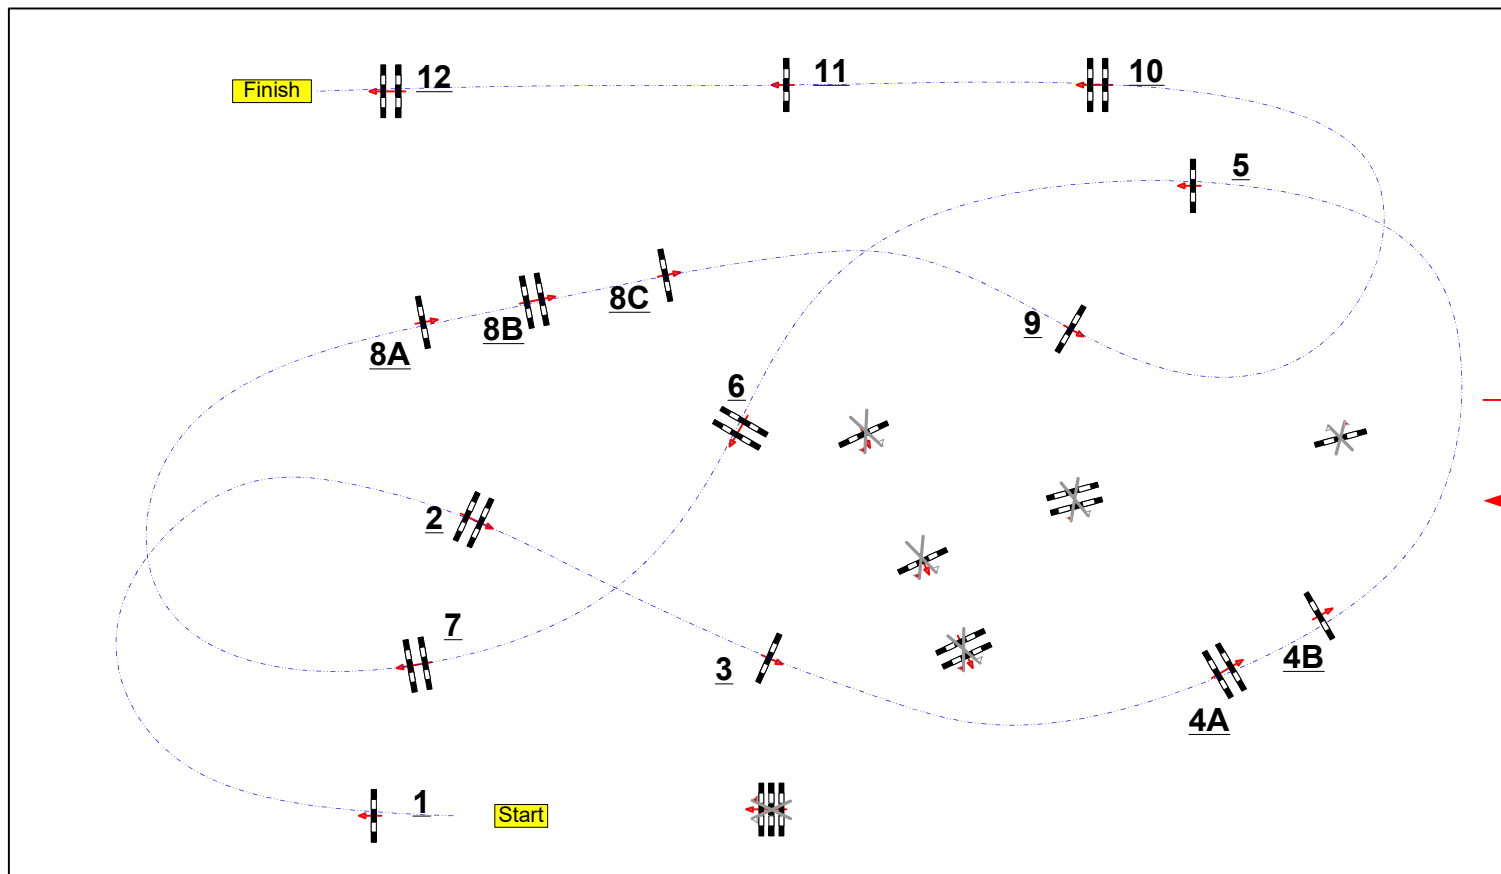

# LE PIN AU HARAS

Class No.: 14

CSI AM

Competition with one jump-off

dimanche 16 juin 2024

Start: 12:00

Table: A  
National RG:  
FEI RG / Art. 238.2.2.a  
Height: 1,25 m

Speed: 350 m/min

Length: 450 m  
Time allowed: 78 sec  
Time limit: 156 sec

Obstacles: 1 A 12  
Efforts: 15  
Penalty sec  
Closed combination:

1st Jump-off:  
**1.3.4A.11.12.8AB.9.**  
Length: 330 m  
Time allowed: 57 sec  
Time limit: 114 sec

***Chefs de piste :***

Quentin PERNEY  
Stephane PAILLOT  
Julien MESNIL  
Guilhem FAVE

JURY

**JUMP-OFF :**  
**1.3.4A.11.12.8AB.9.**