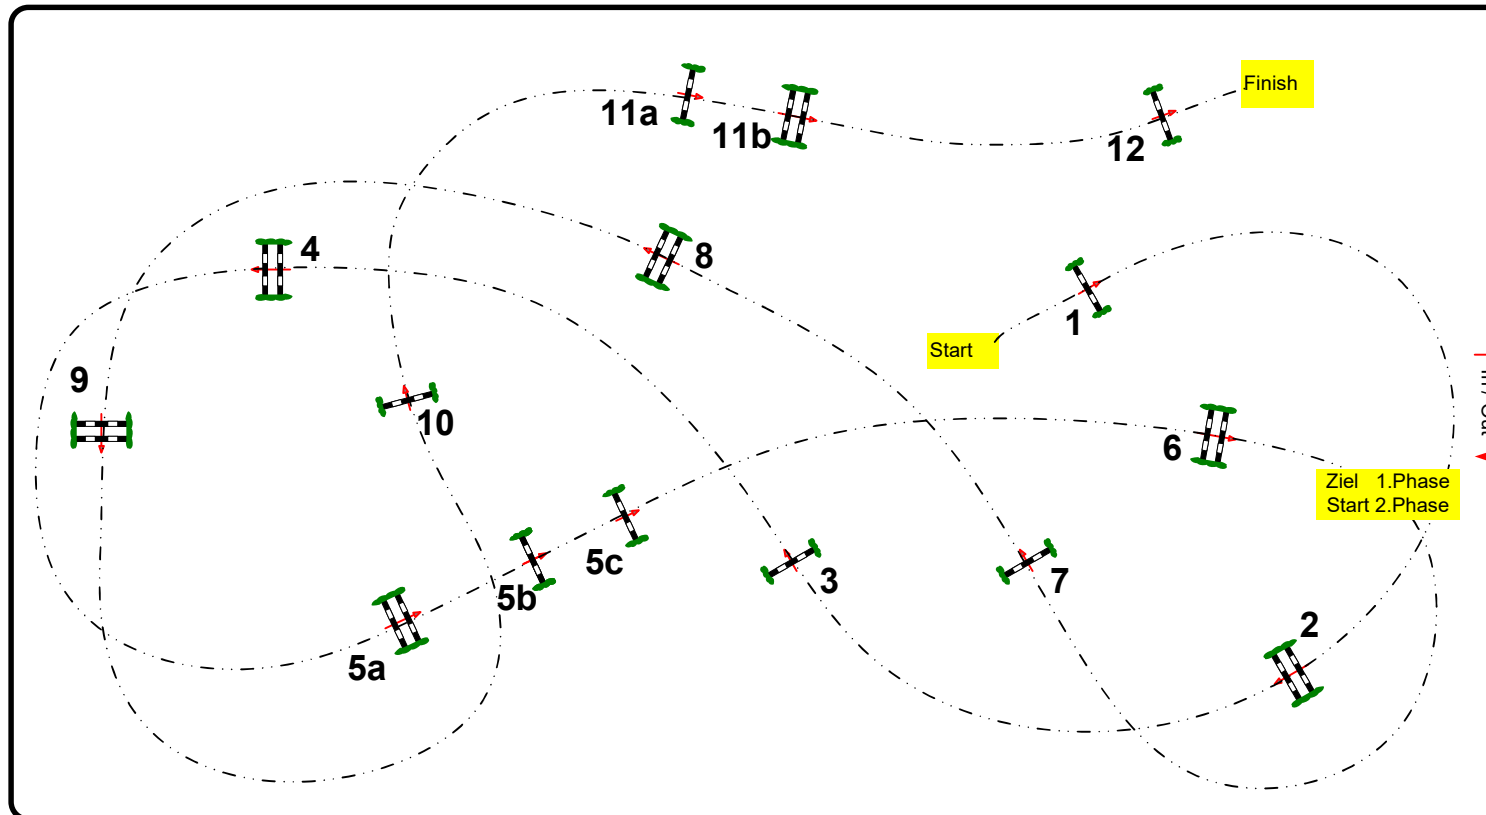

## Csi \* et \*\*

**Chef de Piste**  
**PAILLOT Stéphane**  
**Guilheme FAVE**

Class No.: 24

CSI \*\*

Competition in two Phases

dimanche 16 juin 2024

Start: 0:00

Table: A  
 National RG:  
 FEI RG / Art. 274.2.5  
 Height: 1.35 m

Speed: 350 m/min  
 Length: 0 m  
 Time allowed: 0 sec  
 Time limit: 0 sec

Obstacles: 12  
 Efforts: 15  
 Penalty sec:  
 Closed combination:

1st Jump-off:  
 Length: 0 m  
 Time allowed: 0 sec  
 Time limit: 0 sec

2nd Jump-off:  
 Length: 0 m  
 Time allowed: 0 sec  
 Time limit: 0 sec

JURY