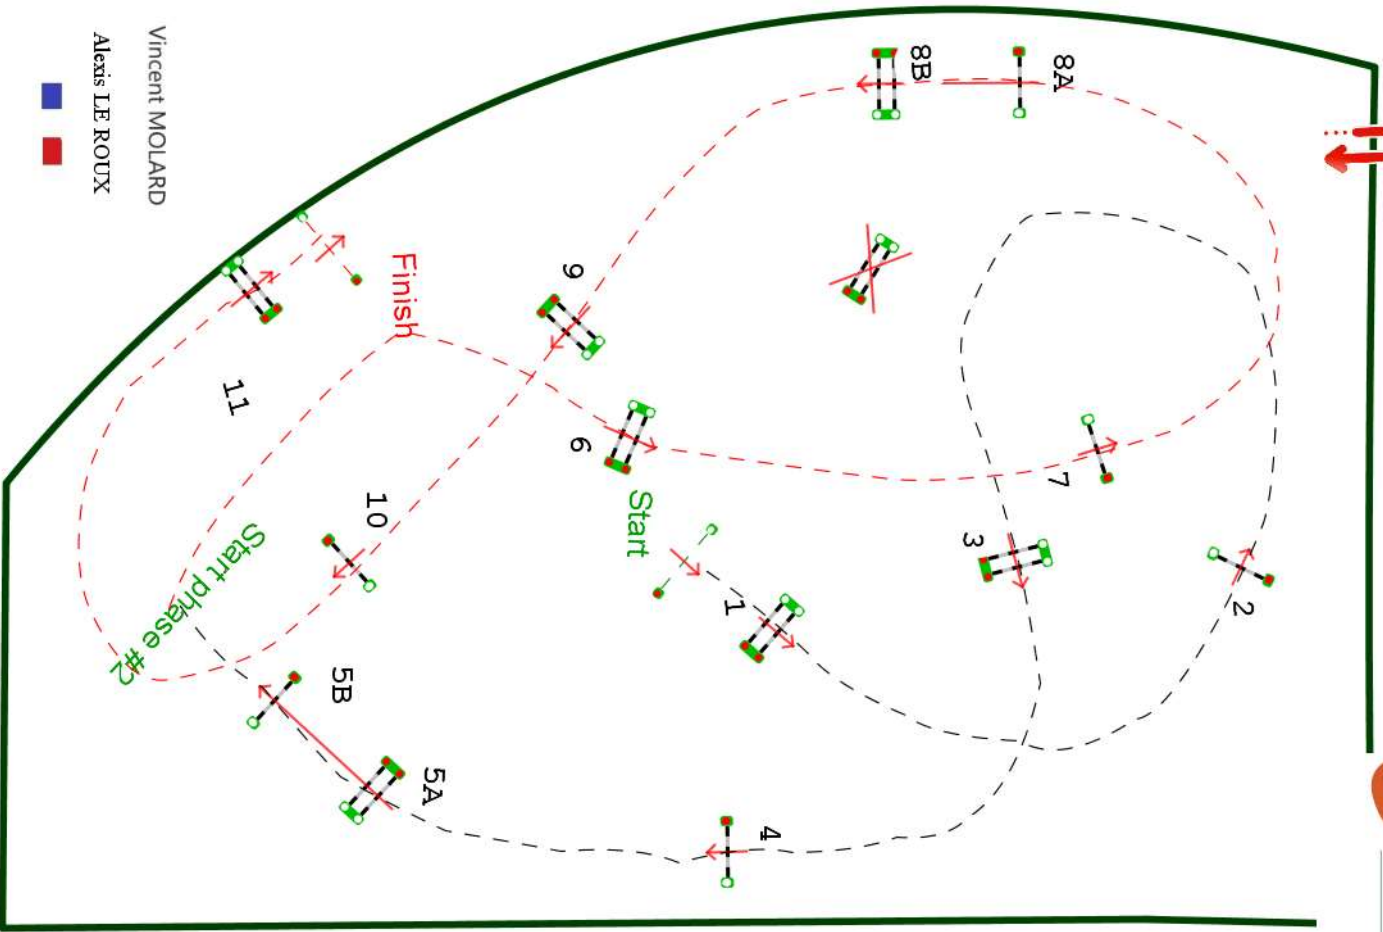

CSI DEAUVILLE Jump'in Automn

Vincent MOLARD
Alexis LE ROUX

DEAUVILLE

Class N°6

The 10/04/2024 at 08:00

Type : CSI*
Height : 1.25m
Class speed : 350m/m

Table of A not against the penalties : clock
Article : 274.2.5
Length : 190.0m
Time allowed : **33S**
Time limit : 66s

Table of Second Phase : A
penalties : against the clock
Length : 220.0m
Time allowed : **38S**
Time limit : 76s

Jury