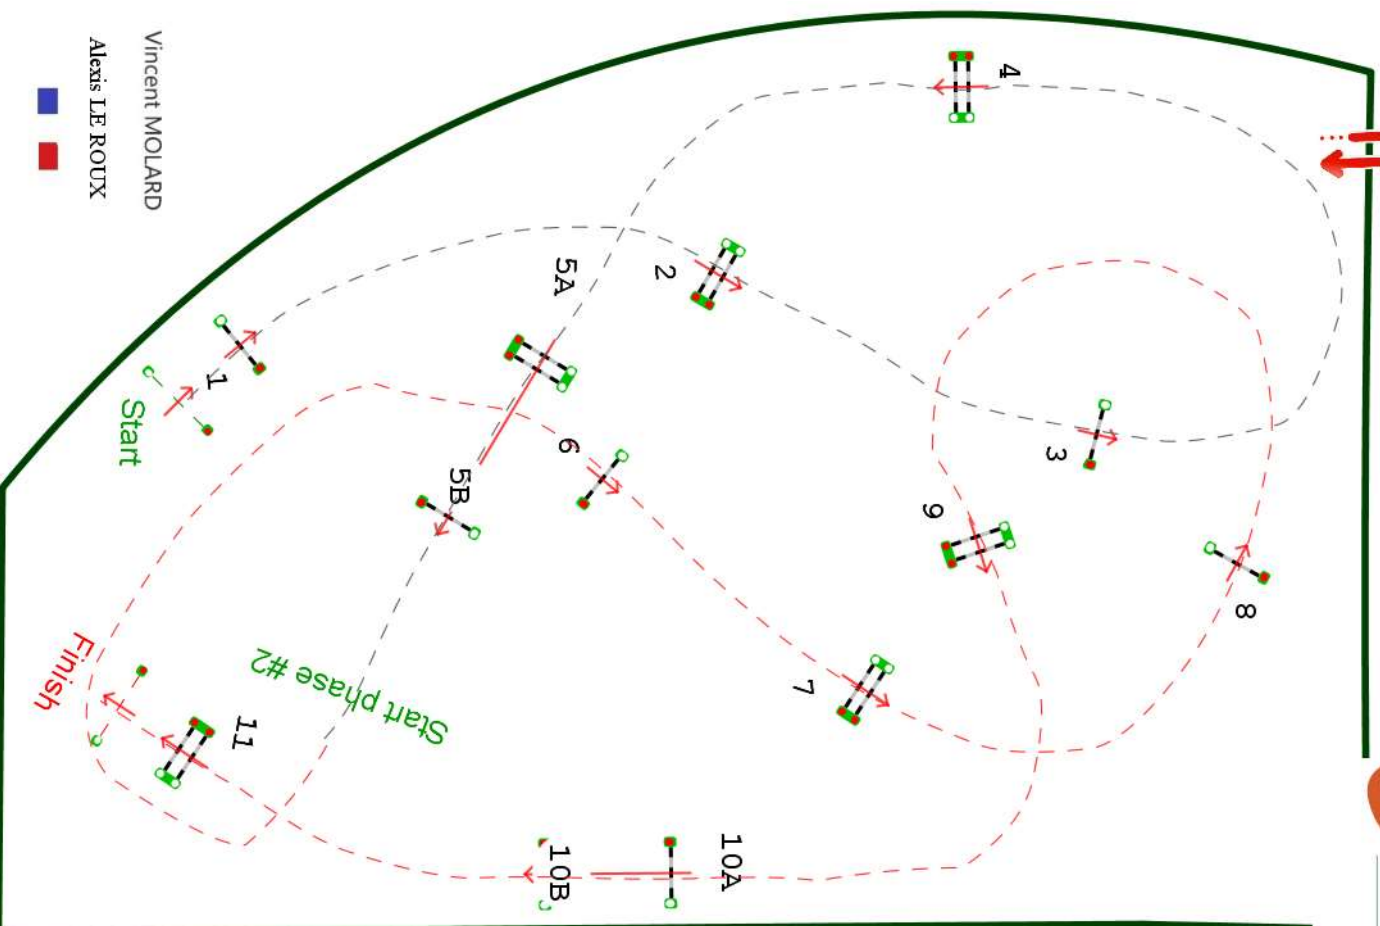

CSI DEAUVILLE Jump'in Automn

DEAUVILLE

Class N°7

The 10/04/2024 at 10:30

Type : CSI Amateur A
Category : Special two
phases

Height : 1.1m

Class speed : 350m/m

Table of A not against the
penalties : clock
Article : 274.2.5
Length : 200.0m
Time allowed : **35s**
Time limit : 70s

Table of Second Phase : A
penalties : against the clock
Length : 260.0m
Time allowed : **45s**
Time limit : 90s

Vincent MOLARD

Alexis LE ROUX

Jury