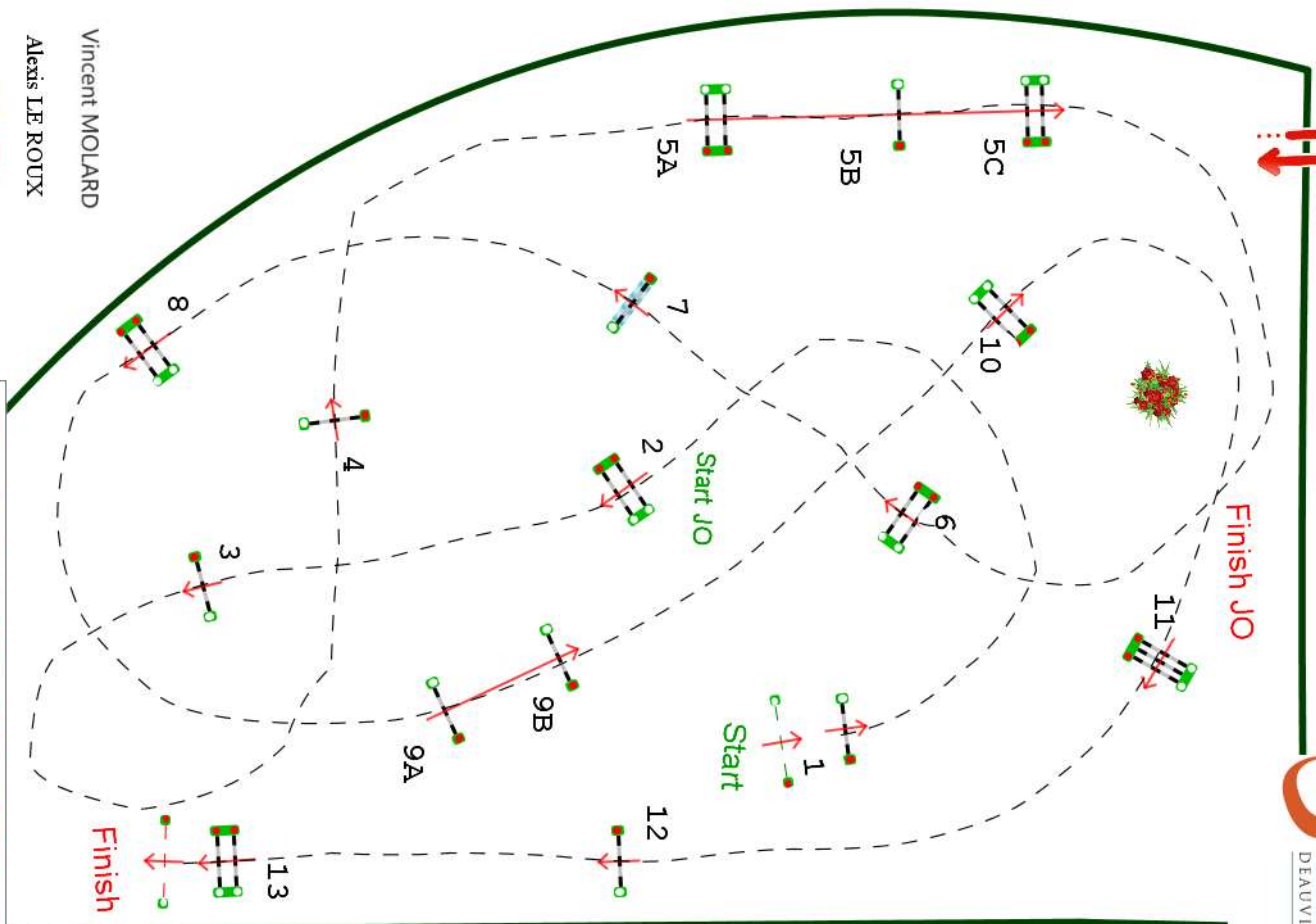

CSI DEAUVILLE Jump'in Automn

Pole International
LONGINES
du Cheval
DEAUVILLE

JUMP
DEAUVILLE
Class N°14
The 10/05/2024 at 01:45

JO: 2.3.4.5B.5C.7.9B.10

Type : CSI * GP
Height : 1.35m
Class speed : 375m/m

Table of A against the penalties : clock
Article : 238.2.2a
Length : 500.0m
Time allowed : **80s**
Time limit : 160s

Table of With one Jump penalties : Off against the clock
2.3.4.5B.5C.7.9B.10
Length : 310.0m
Time allowed : **50s**
Time limit : 100s

Vincent MOLARD

Alexis LE ROUX

Jury