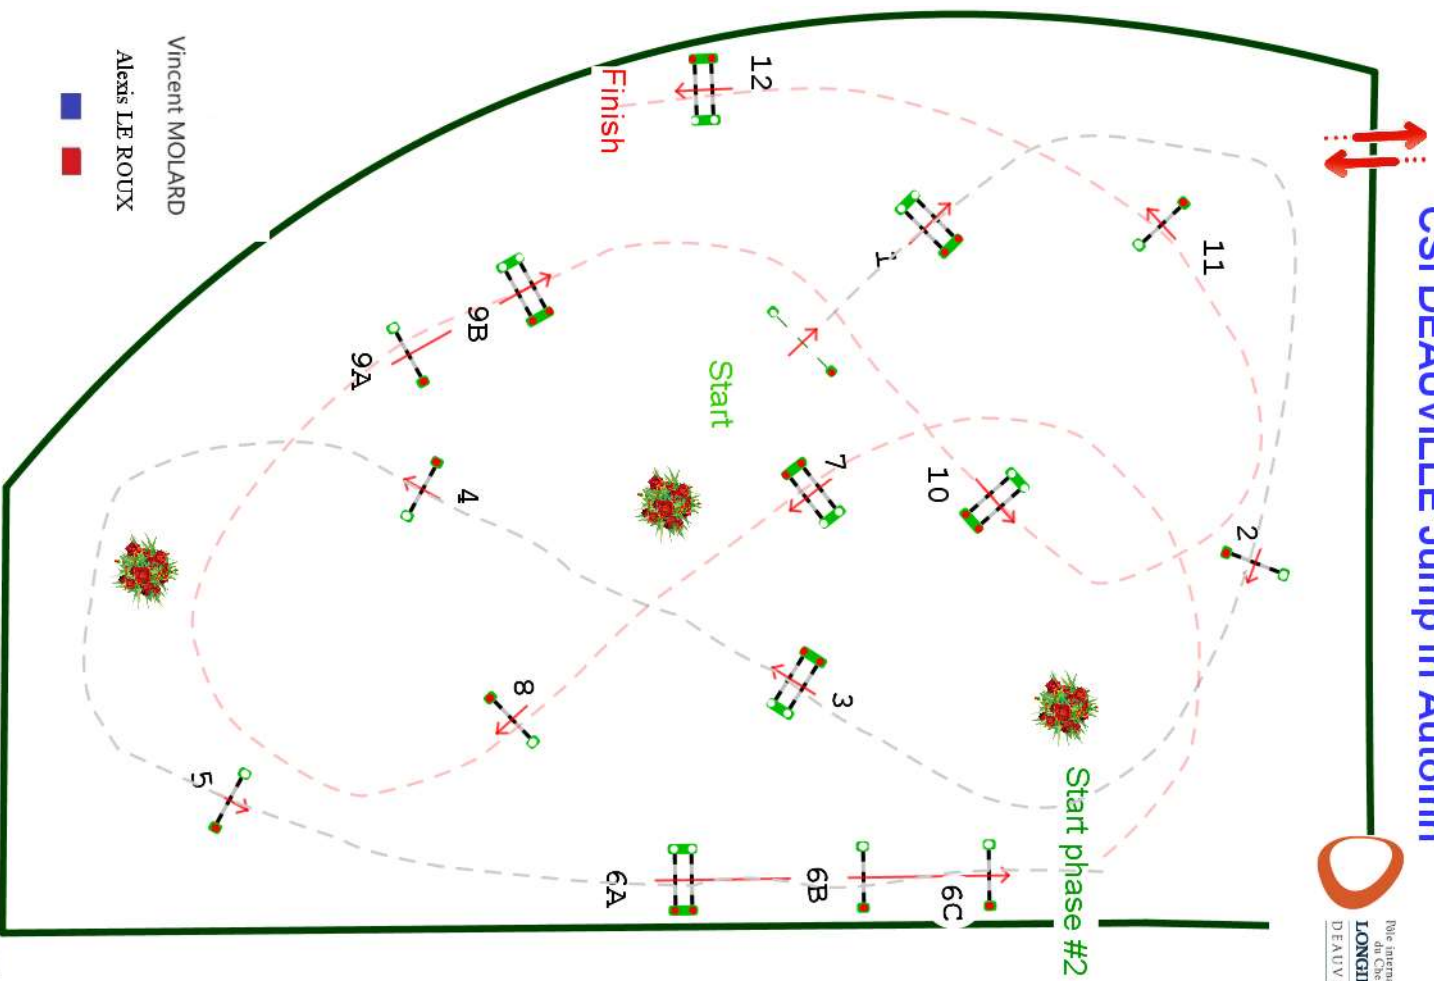

CSI DEAUVILLE Jump'in Automn

JUMP
The International
Longines
DEAUVILLE
Class N°16
The 10/06/2024 at 09:00

Vincent MOLARD
Alexis LE ROUX

Type : CSI **
Category : special two phases

Height : 1.35m
Class speed : 350m/m

Table of A not against the penalties : clock
Article : 274.2.5
Length : 250.0m
Time allowed : **43S**
Time limit : 86s

Table of A against the penalties : clock
Length : 270.0m
Time allowed : **47S**
Time limit : 94s