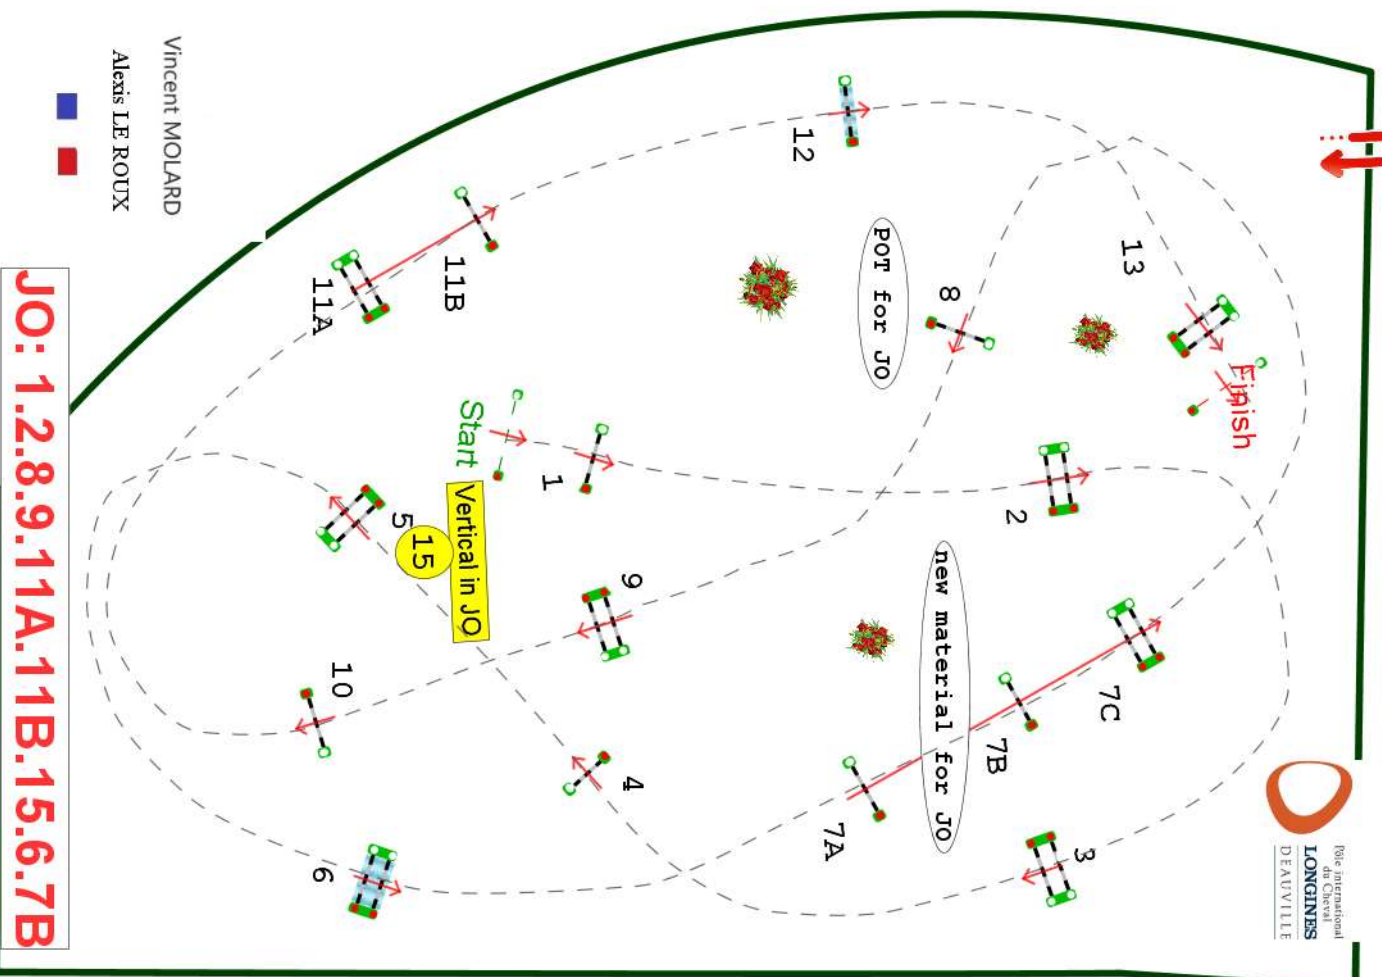

# CSI DEAUVILLE Jump'in Automn

**JUMP**  
**DEAUVILLE**  
 Class N°18  
 The 10/06/2024 at 02:30

Type : CSI \*\*  
 Category : Grand Prix  
 Index : 2  
 Height : 1.45m  
 Class speed : 375m/m

Table of A against the penalties : clock  
 Article : 238.2.2a

Table of with one jump off penalties : against the clock  
**1.2.8.9.11A.11B.15.6.7B**  
 Length : 330.0m  
 Time allowed : **53s**  
 Time limit : 106s

Vincent MOLARD  
 Alexis LE ROUX

**JO: 1.2.8.9.11A.11B.15.6.7B**