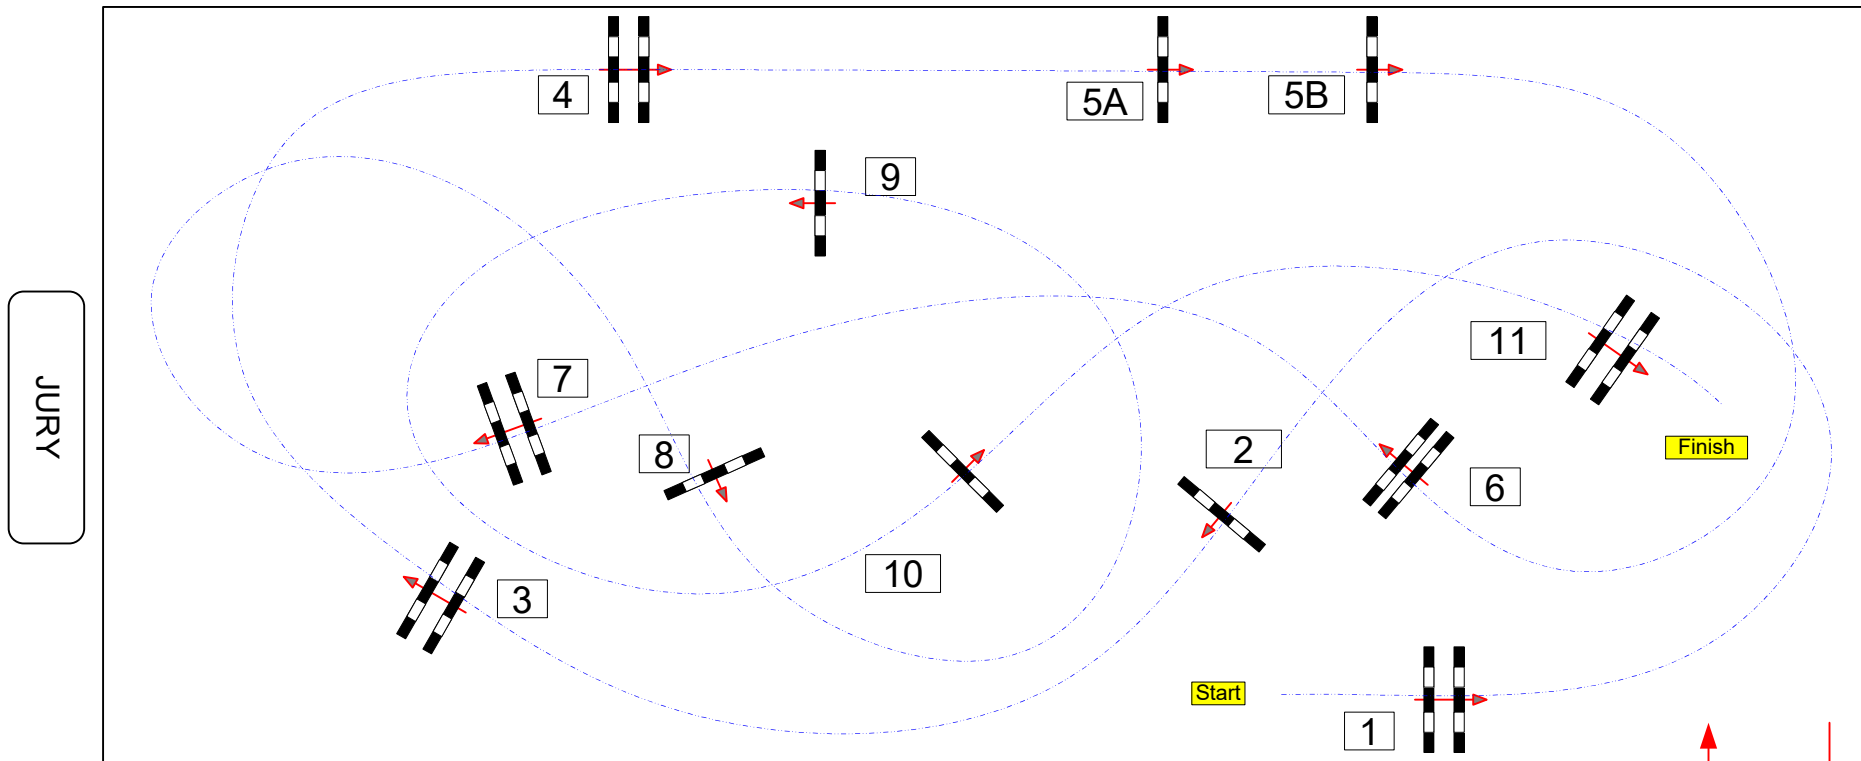

POLE INTERNATIONAL DU CHEVAL DE DEAUVILLE

Class No.: 04

VITESSE AMATEUR 2

Barème C

jeudi 31 octobre 2024

Start: 16:15

Table: C
National RG:
FEI RG / Art.
Height: 1,05 m

Speed: 350 m/min
Length: < 600 m
Time allowed: - sec
Time limit: 120 sec

Obstacles: 1 à 11
Efforts: 13
Penalty sec:
Closed combination:

1st Jump-off:
Length: 220 m
Time allowed: 38 sec
Time limit: 76 sec

70*30

Chef de piste ; Quentin PERNEY

In / Out