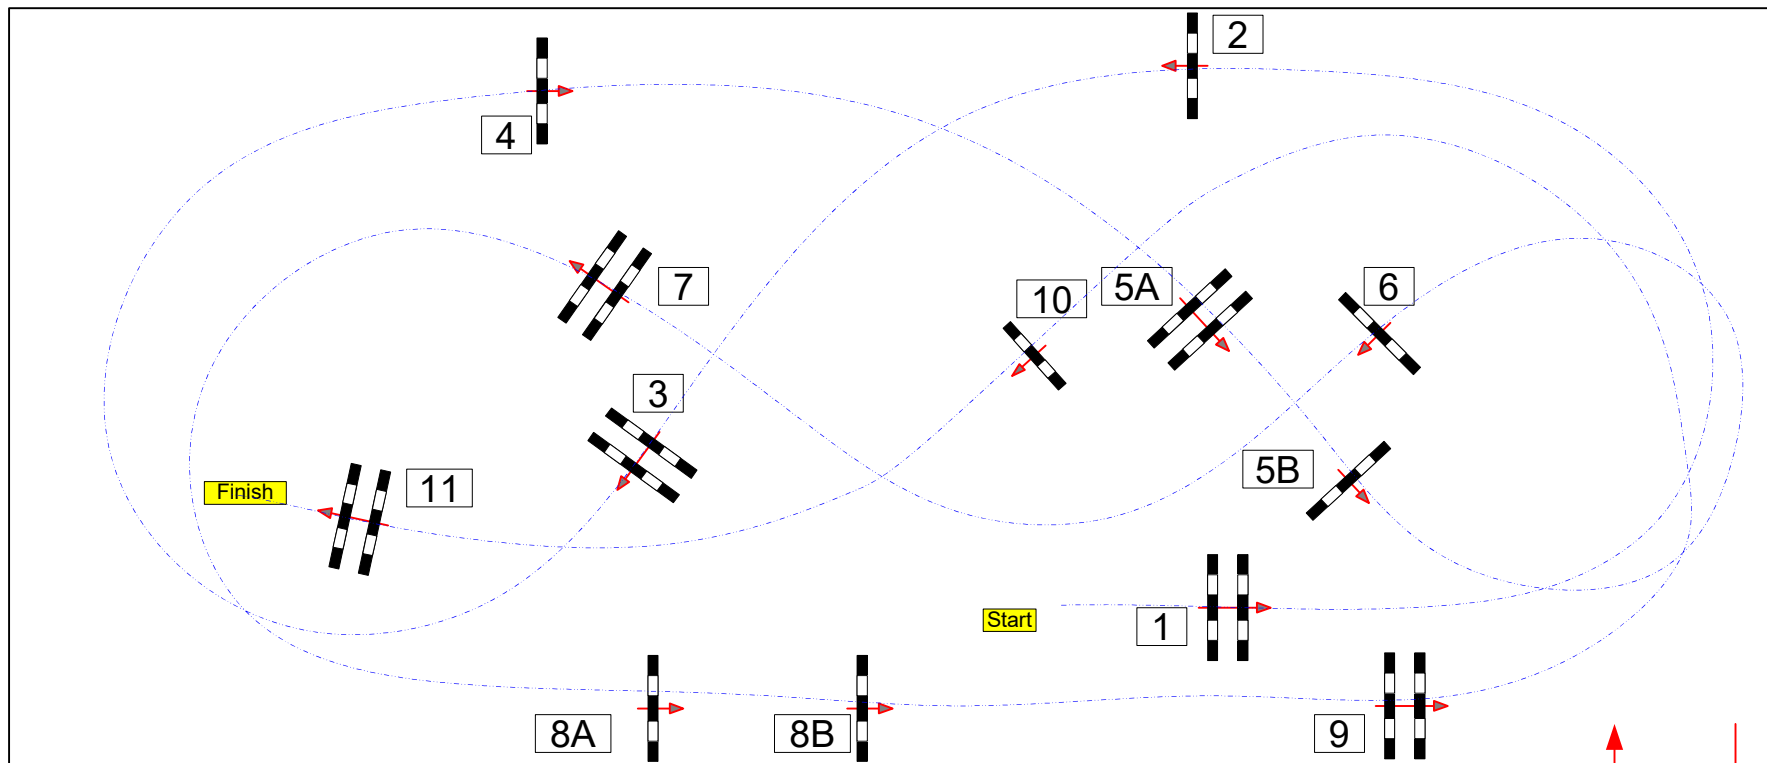

# POLE INTERNATIONAL DU CHEVAL DE DEAUVILLE

Class No.: 5

PREPARATOIRE 1M20

Barème A sans chrono sans barrage

mercredi 1 novembre 2023

Start: 8:30

Table: A  
National RG:  
FEI RG / Art.  
Height: 1,20 m

Speed: 325 m/min  
Length: 440 m  
Time allowed: 82 sec  
Time limit: 164 sec

Obstacles: 1 à 11  
Efforts: 13  
Penalty sec:  
Closed combination:

**1st Jump-off:**  
Length: 0 m  
Time allowed: 0 sec  
Time limit: 0 sec

Finish 1st Phase  
Start 2nd Phase

JURY

70\*30

*Chef de piste :  
Quentin PERNEY*