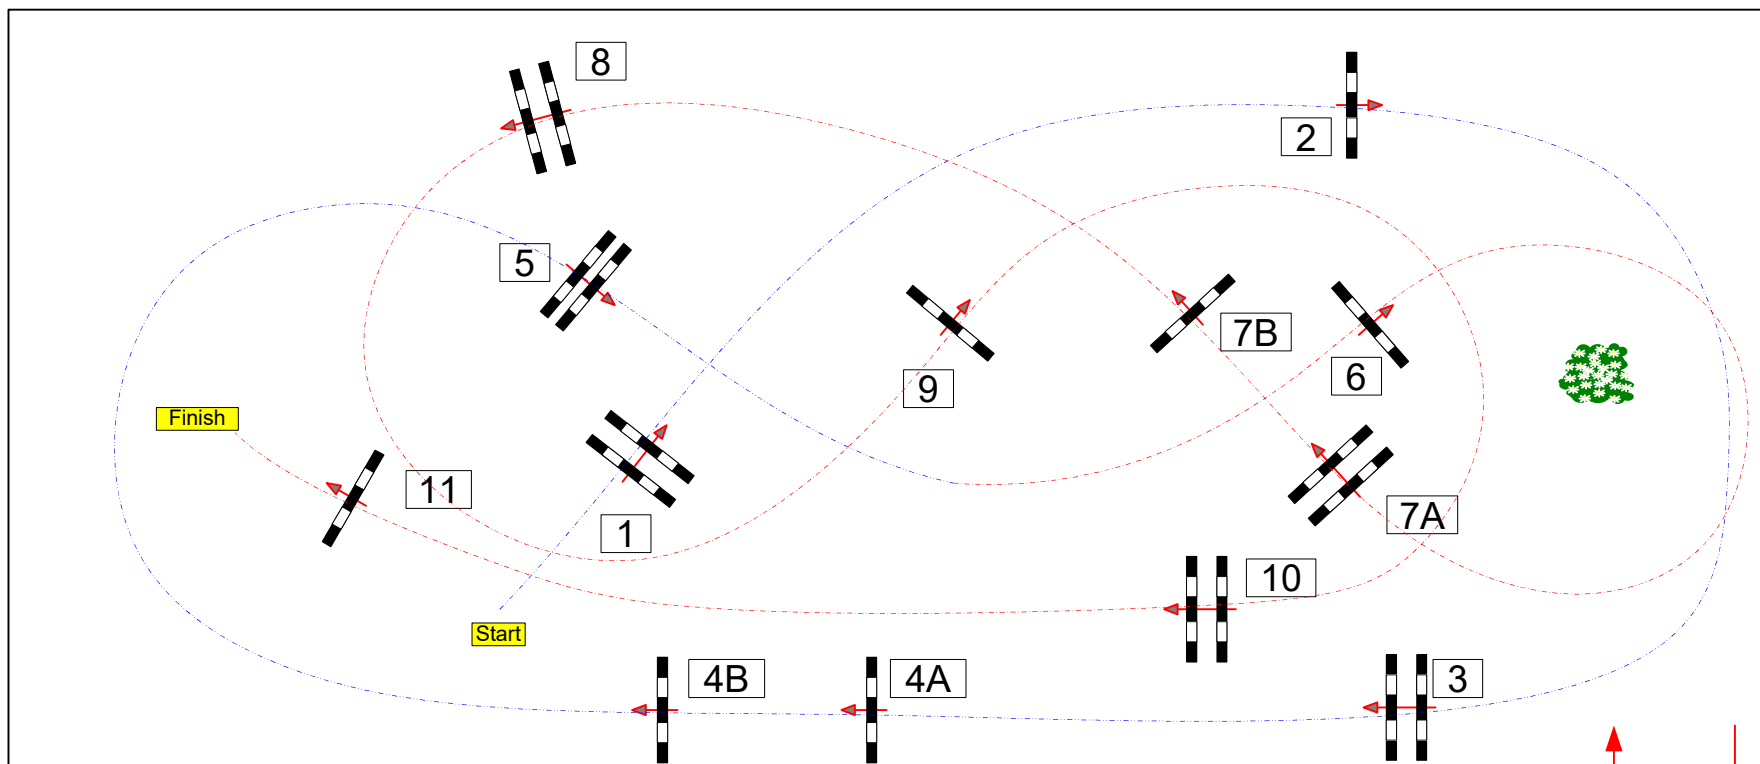

# POLE INTERNATIONAL DU CHEVAL DE DEAUVILLE

Class No.: 6

GRAND PRIX AMATEUR 2

Barème A à temps différé

vendredi 1 novembre 2024

Start: 11:30

Table: A  
National RG:  
FEI RG / Art.  
Height: 1,10 m

Speed: 350 m/min  
Length: 230 m  
Time allowed: 40 sec  
Time limit: 80 sec

Obstacles: 1 à 5  
Efforts: 13  
Penalty sec:  
Closed combination:

**2nd Phase: 6 à 11**  
Length: 240 m  
Time allowed: 42 sec  
Time limit: 84 sec

Finish 1st Phase  
Start 2nd Phase

JURY

70\*30

*Chef de piste :*  
**Quentin PERNEY**

↑ In / Out ↓