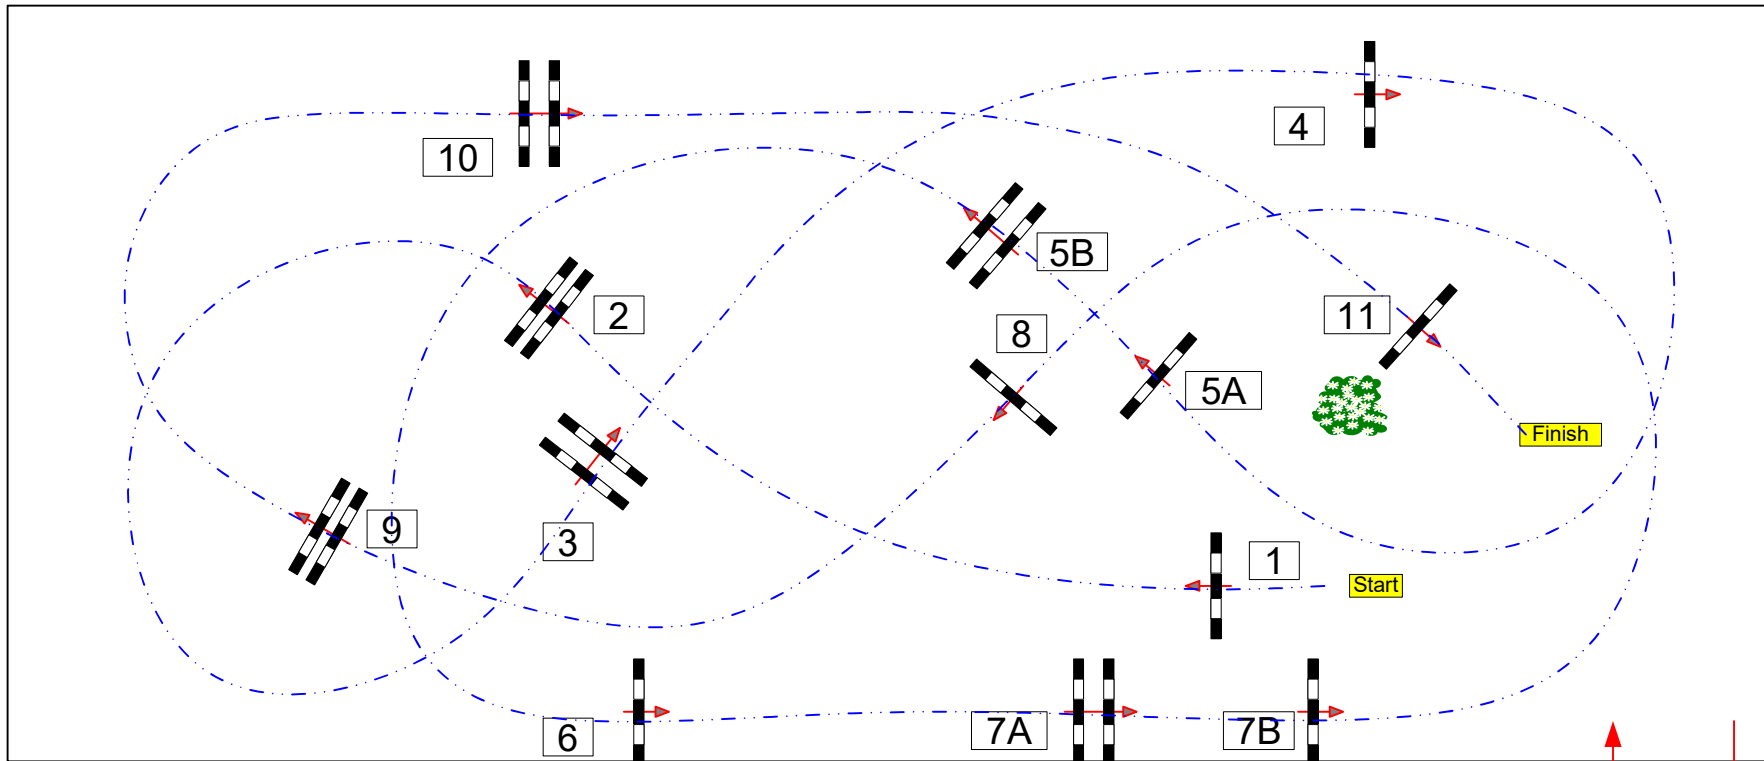

# POLE INTERNATIONAL DU CHEVAL DE DEAUVILLE

Class No.: 7

Vitesse PRO 2

BAREME A au chrono ss barrage

vendredi 1 novembre 2024

Start: 14:15

Table: A  
National RG:  
FEI RG / Art.  
Height: 1,30 m

Speed: 350 m/min  
Length: 420 m  
Time allowed: 72 sec  
Time limit: 144 sec

Obstacles: 1 à 11  
Efforts: 13  
Penalty sec:  
Closed combination:

**2nd Phase:**  
Length: 0 m  
Time allowed: 0 sec  
Time limit: 0 sec

Finish 1st Phase  
Start 2nd Phase

JURY

70\*30

Chef de piste :  
Quentin PERNEY

In / Out