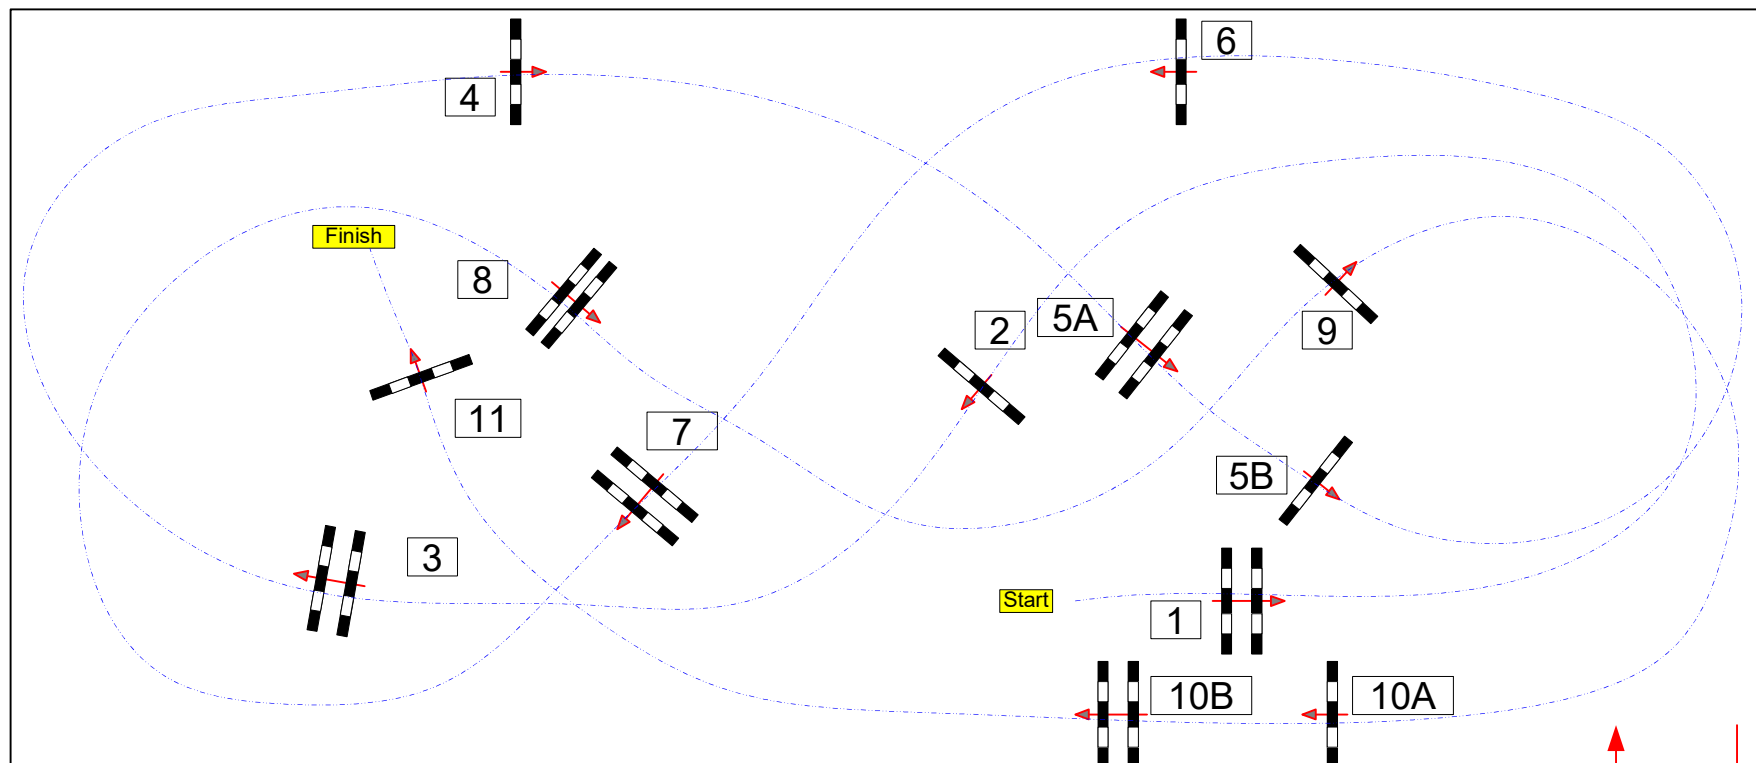

POLE INTERNATIONAL DU CHEVAL DE DEAUVILLE

Class No.: 8

Vitesse AMATEUR 1

BAREME A au chrono ss barrage

vendredi 1 novembre 2024

Start: 16:30

Table: A
National RG:
FEI RG / Art.
Height: 1,15 m

Speed: 350 m/min
Length: 440 m
Time allowed: 76 sec
Time limit: 152 sec

Obstacles: 1 à 11
Efforts: 13
Penalty sec:
Closed combination:

2nd Phase:
Length: 0 m
Time allowed: 0 sec
Time limit: 0 sec

Finish 1st Phase
Start 2nd Phase

JURY

70*30

Chef de piste :
Quentin PERNEY

In / Out