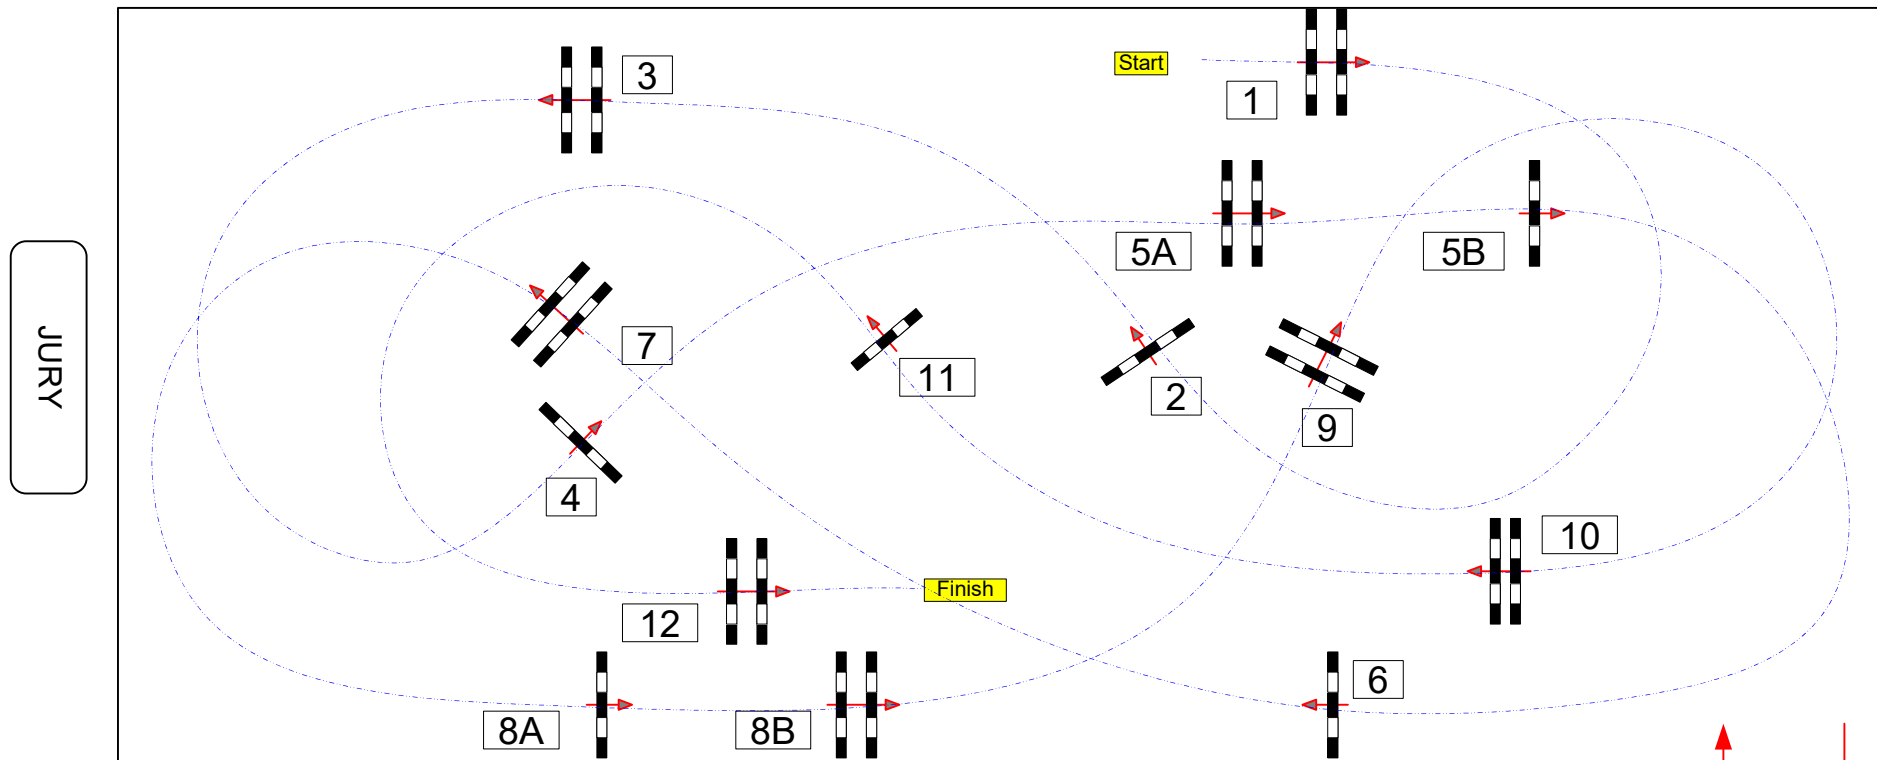

# POLE INTERNATIONAL DU CHEVAL DE DEAUVILLE

Class No.: 10

Vitesse PRO 2

Barème A au chrono ss barrage

samedi 2 novembre 2024

Start: 11:00

Table: A  
National RG:  
FEI RG / Art.  
Height: 1,35 m

Speed: 350 m/min  
Length: 430 m  
Time allowed: 74 sec  
Time limit: 148 sec

Obstacles: 1 à 12  
Efforts: 14  
Penalty sec:  
Closed combination:

**Barrage:**  
Length: 0 m  
Time allowed: 0 sec  
Time limit: 0 sec

70\*30

Chef de piste :  
Quentin PERNEY

In / Out