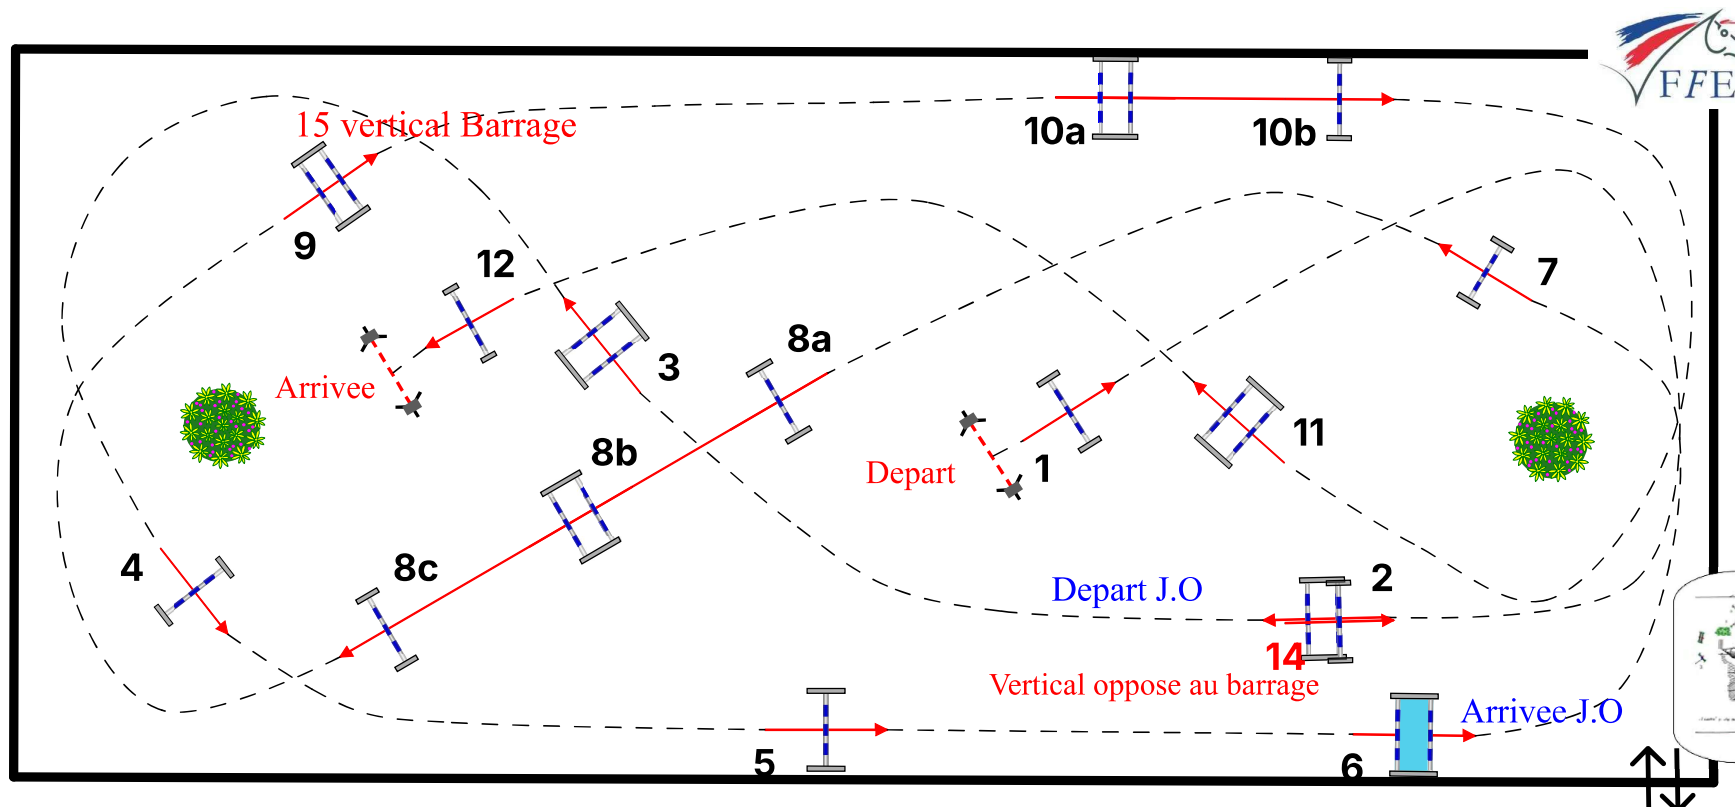

Table: A Chrono+barrage

Article:

Vitesse: 350m/min

Hauteur: 1m40

Obstacles: 12

Efforts: 15

TA: 0s

TL: 0s

Distance: 0m

Obstacles barrage:

Distance barrage: 300m

TA barrage: 52s

TL barrage: 96s

Barrage: 14/8b/15/10ab/11/12/6

Jury

Alain Lhopital
+33 6 81 55 15 24
lhopitalalain@orange.fr