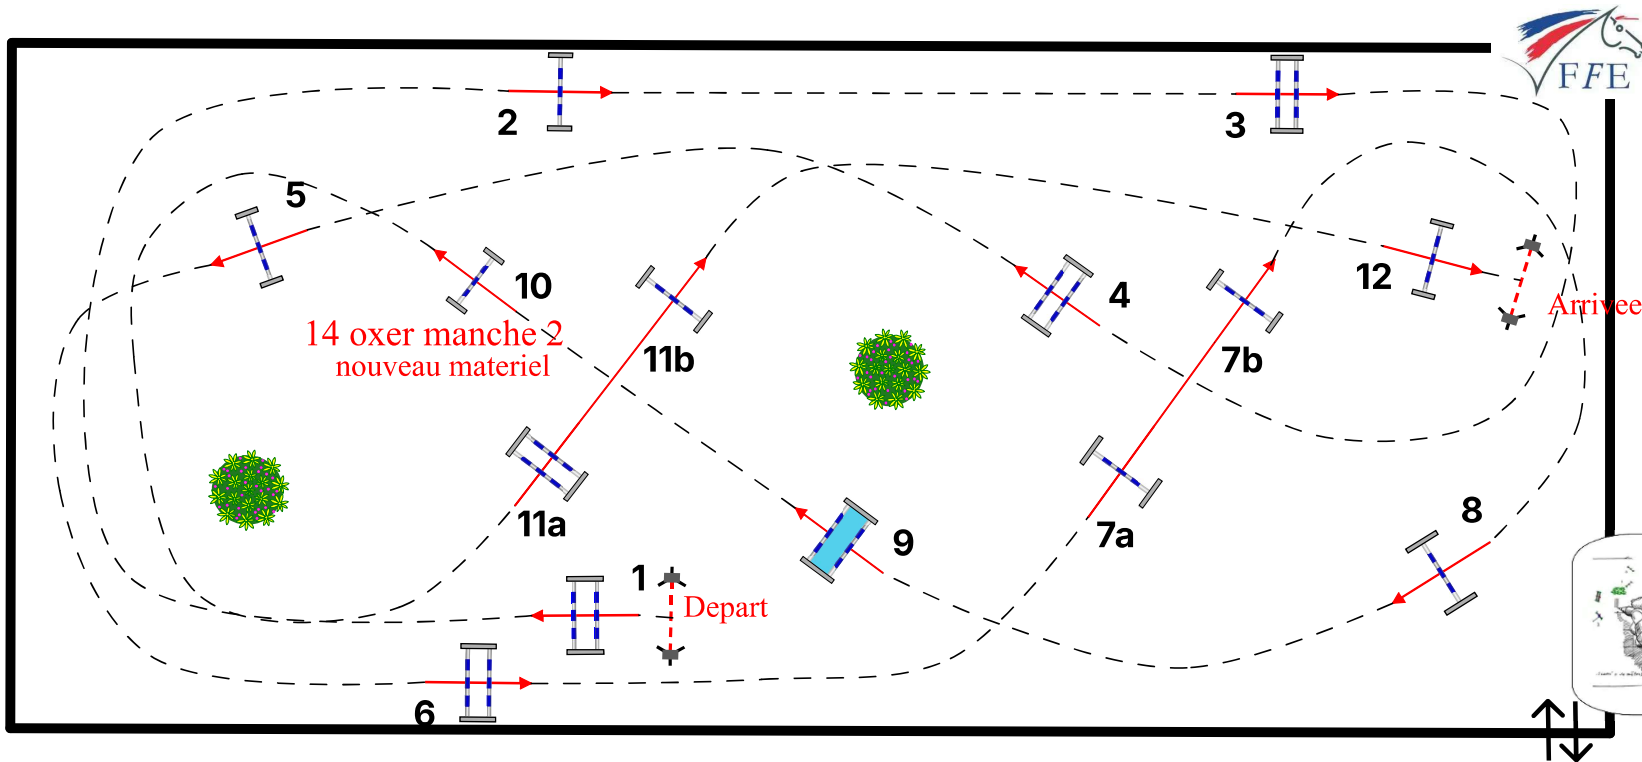

Table: A super 10 option D

Article:

Vitesse: 350m/min

Hauteur: 1m20

Obstacles: 12

Efforts: 14

TA: 0s

TL: 0s

Distance: 0m

Obstacles barrage:

Distance barrage: 300m

TA barrage: 52s

TL barrage: 104s

Barrage: 3/4/5/7ab/8/14/11a/12

Alain Lhopital
+33 6 81 55 15 24
lhopitalalain@orange.fr