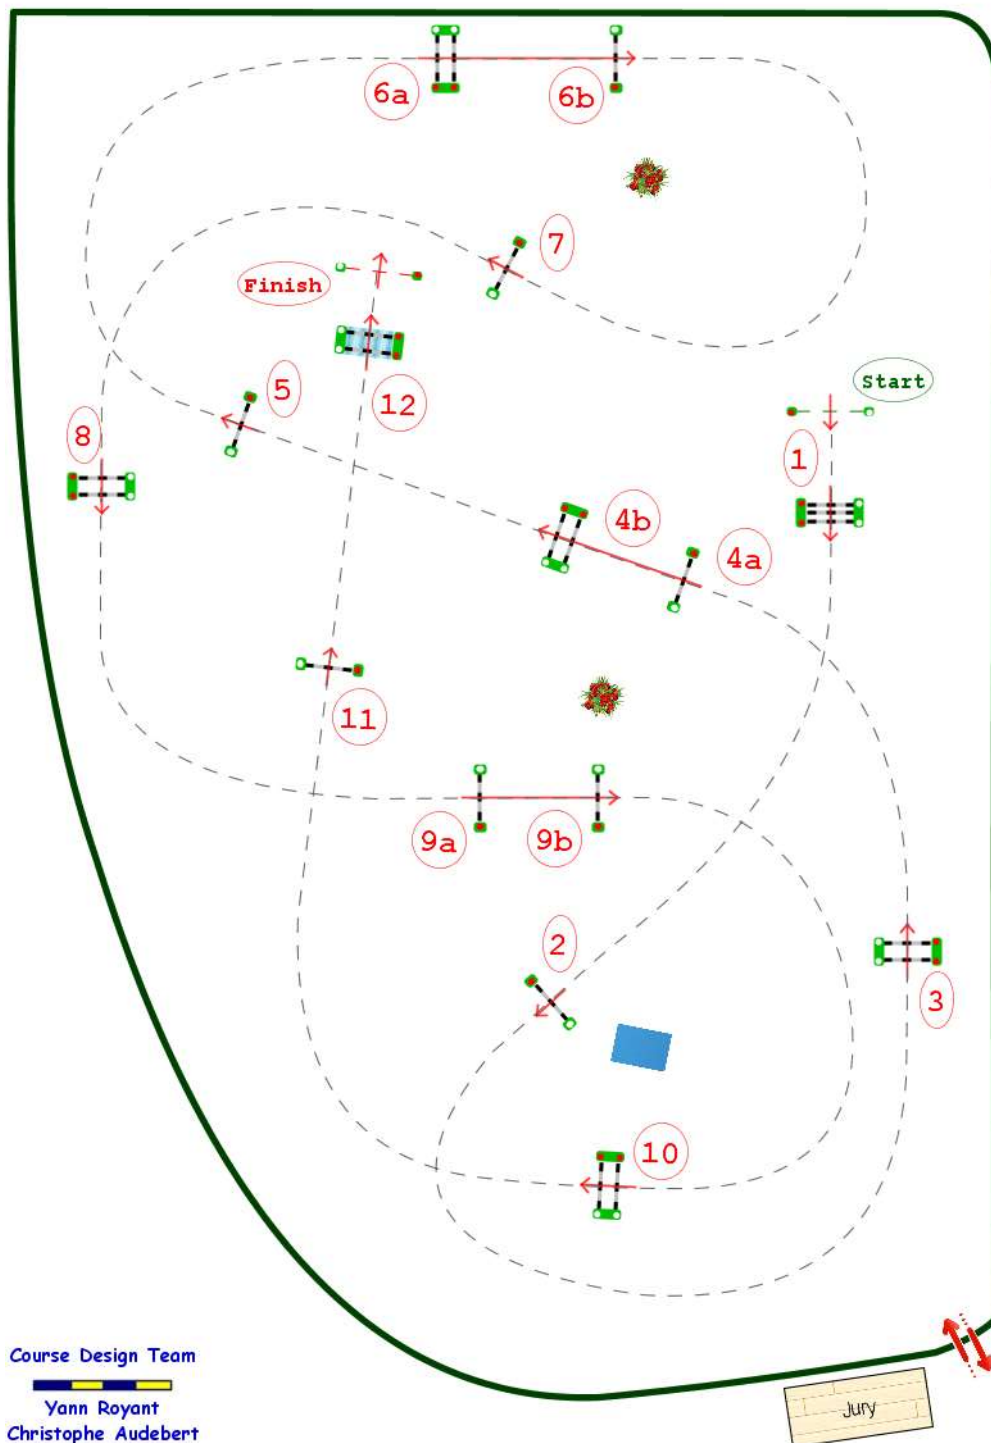

Jump/In Deauville - Prix Hilton Herbs

JUMP
Designer
www.jumpdesigner.com

Class N°4

The 06/09/2022 at 03:15

Type : CSI**
Height : 1.4m
Class speed : 375m/m

Table of A against the penalties : clock
Article : 238.2.1
Length : 480.0m
Time allowed : 77s
Time limit : 154s

Table of without Jump-Off penalties :

Pôle international du Cheval
DEAUVILLE