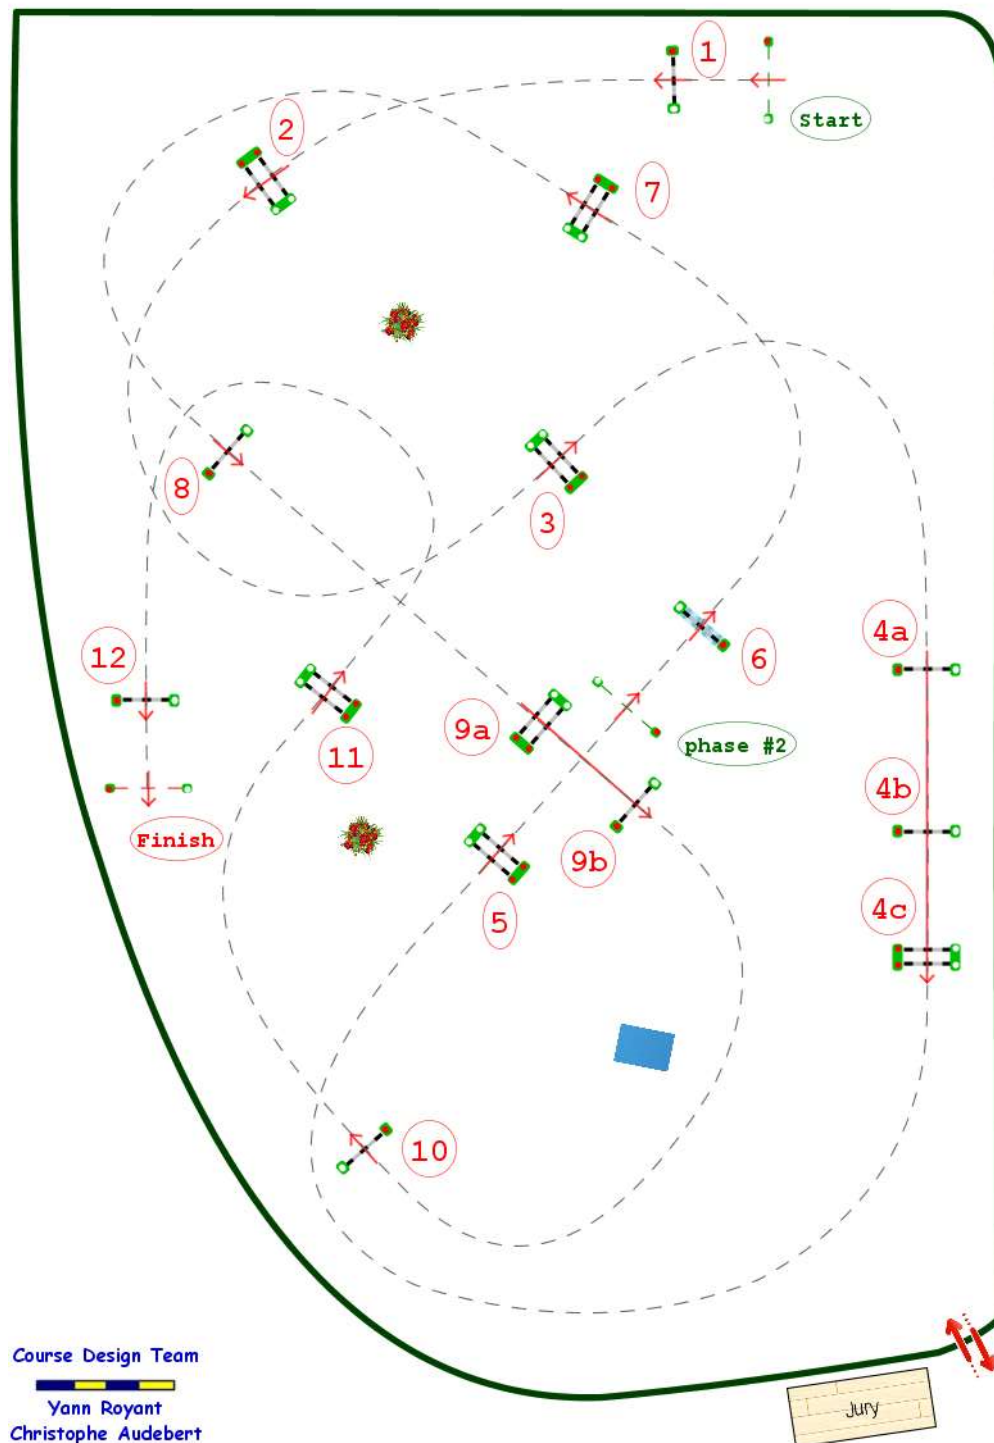

Jump'In Deauville - Prix Harcour

Type : CSI*
Height : 1.3m
Class speed : 350m/m

Table of A not against the penalties : clock
Article : 274.5.2
Length : 270.0m
Time allowed : 47s
Time limit : 94s

Table of A against the penalties : clock
Length : 250.0m
Time allowed : 43s
Time limit : 86s

Course Design Team

Yann Royant
Christophe Audebert

Jury

Pôle international du Cheval
DEAUVILLE