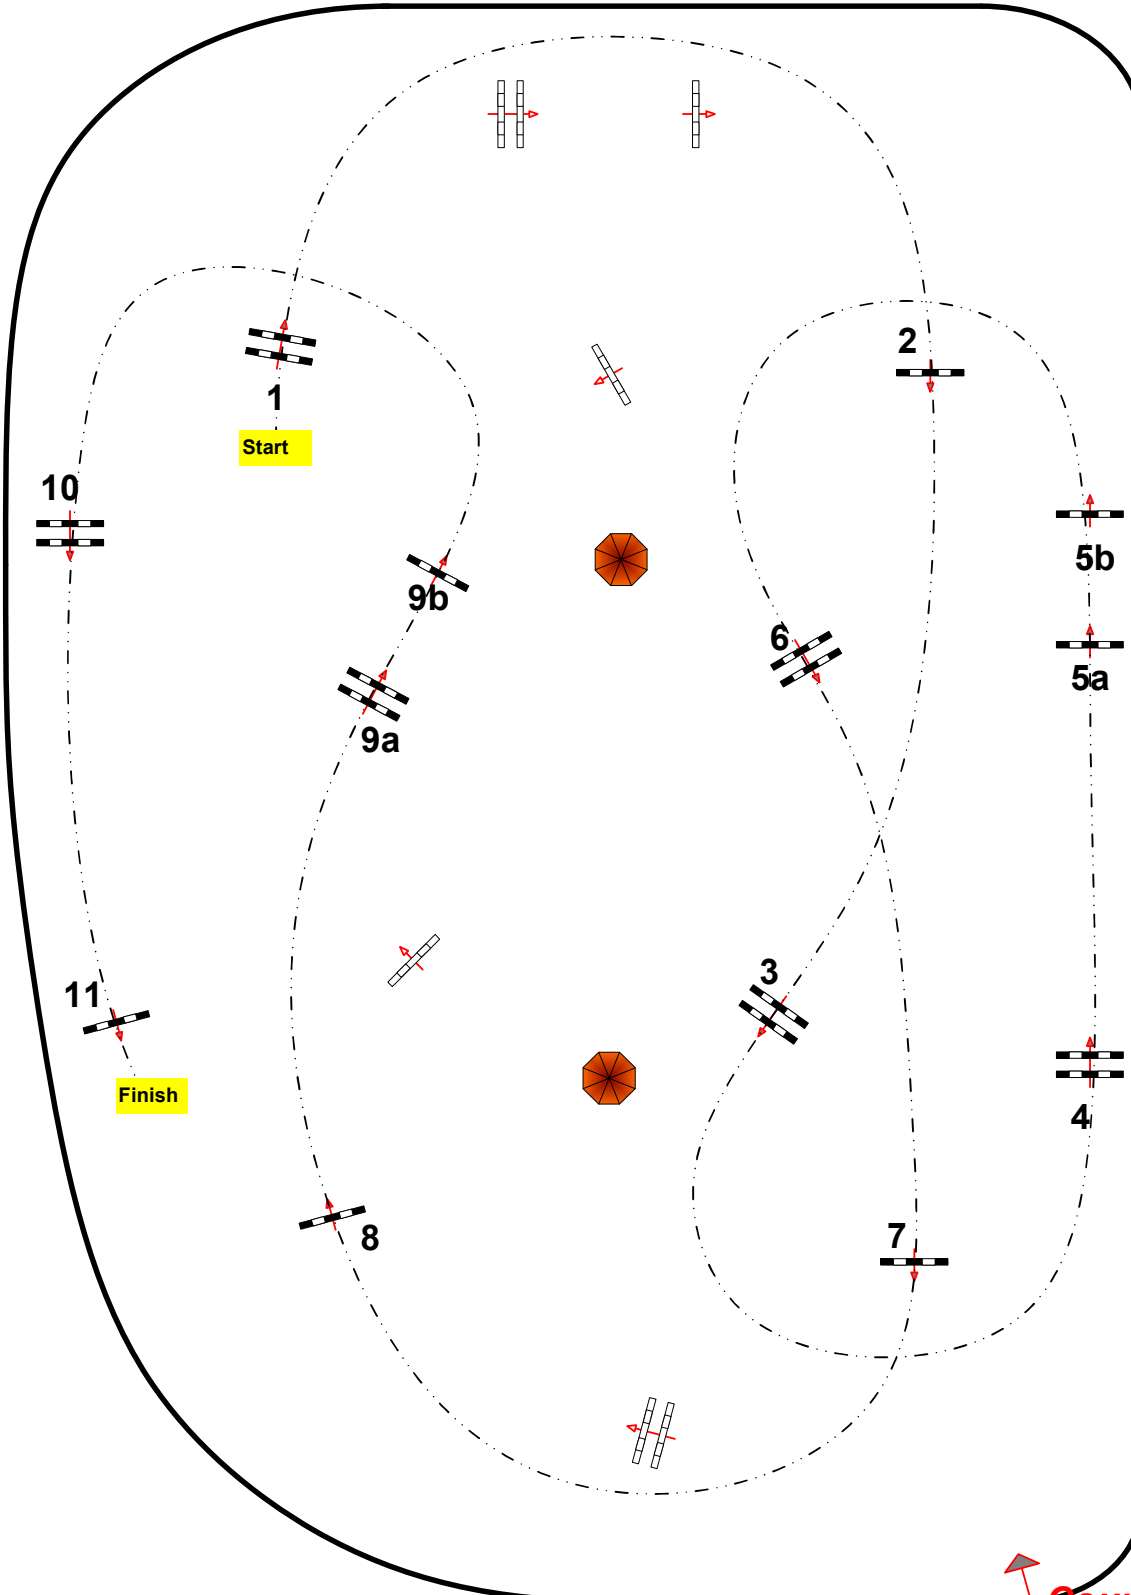

Csi ** DEAUVILLE

10 – 13 juin 2021

CSI ** / * / ama

Class No.: 1

csi * 1.20m
jeudi 10 juin 2021

Competition against the clock
Start: 8:00

Table: A
National RG:
FEI RG / Art.
Height: 1.20 m

Speed: 350 m/min
Length: 430 m
Time allowed: 74 sec
Time limit: 148 sec

Obstacles: 11
Efforts: 13
Penalty sec
Closed combination:

1st Jump-off:
Length: 0 m
Time allowed: 0 sec
Time limit: 0 sec

2nd Jump-off:
Length: 0 m
Time allowed: 0 sec
Time limit: 0 sec

JURY

Course Designer team
Cédric LONGIS