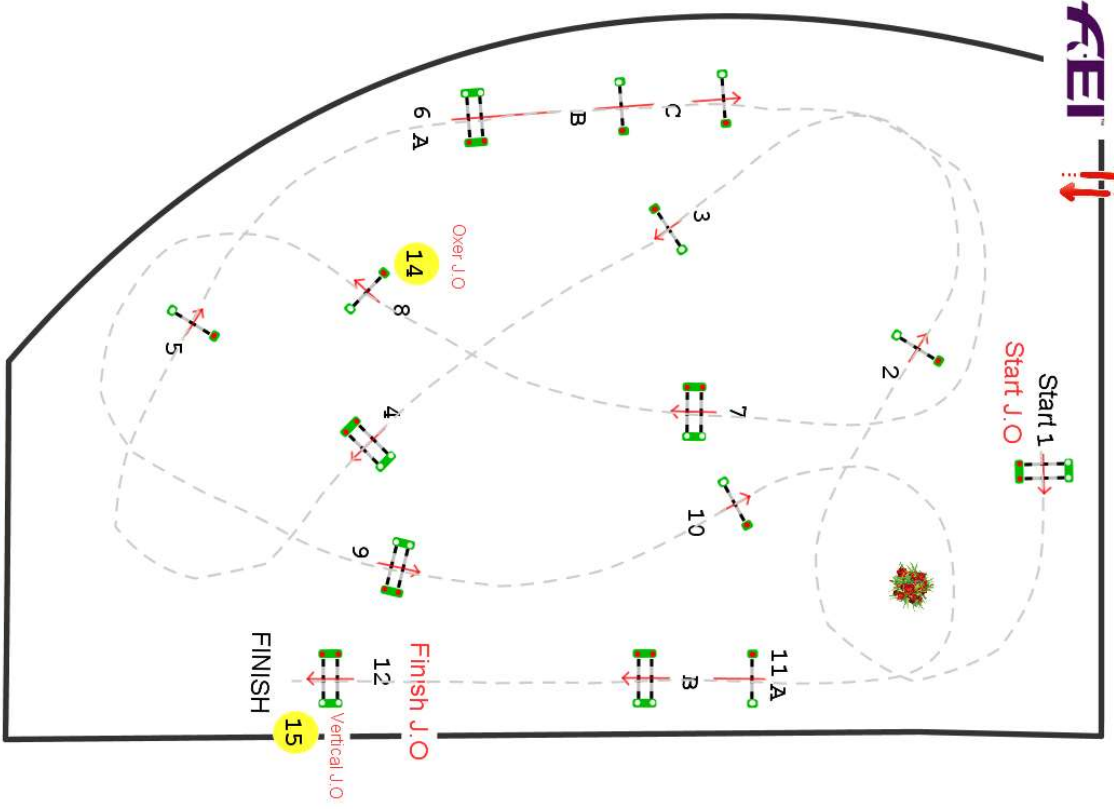

Type : CSI AM

Height : 1.25m

Class speed : 375m/m

Table of Table A against penalties : the clock

Article : 238.2.2

Length : 10.0m

Time allowed : 2S

Time limit : 4s

Table of with Jump Off penalties :

Length : 300.0m

Time allowed : 48S

Time limit : 96s

CSI2**/* / AM GOLD TOUR ESTHEDERM DEAUVILLE

Pôle international du Cheval

 DEAUVILLE

BARRAGE