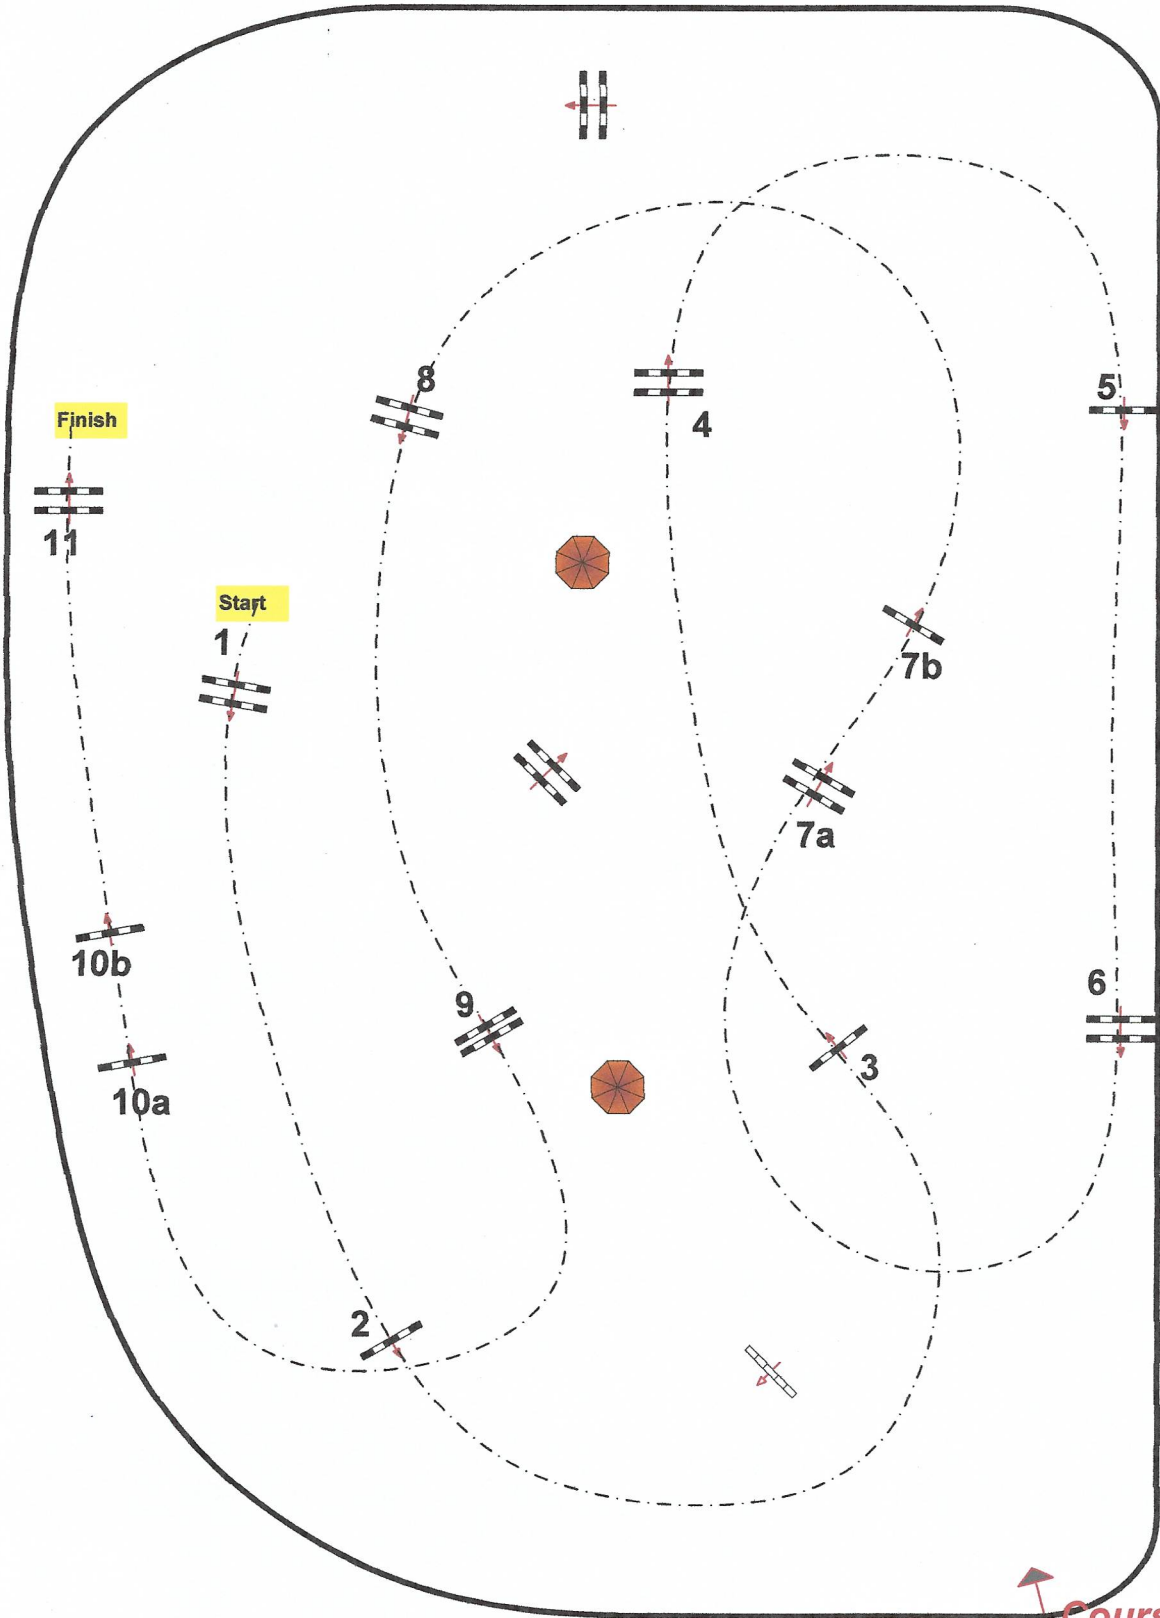

# Csi \*\* DEAUVILLE

10 – 13 juin 2021

CSI \*\* / \* / ama

Class No.: 5

csi amateur 1.10m  
jeudi 10 juin 2021

table c  
Start: 8:00

Table: C  
National RG:  
FEI RG / Art.  
Height: 1.10 m

Speed: 350 m/min

Length: 0 m  
Time allowed: 0 sec  
Time limit: 0 sec *120*

Obstacles: 11  
Efforts: 13  
Penalty sec  
Closed combination:

1st Jump-off:

Length: 0 m  
Time allowed: 0 sec  
Time limit: 0 sec

2nd Jump-off:

Length: 0 m  
Time allowed: 0 sec  
Time limit: 0 sec

JURY

Course Designer team  
Cédric LONGIS

Christophe Audebert