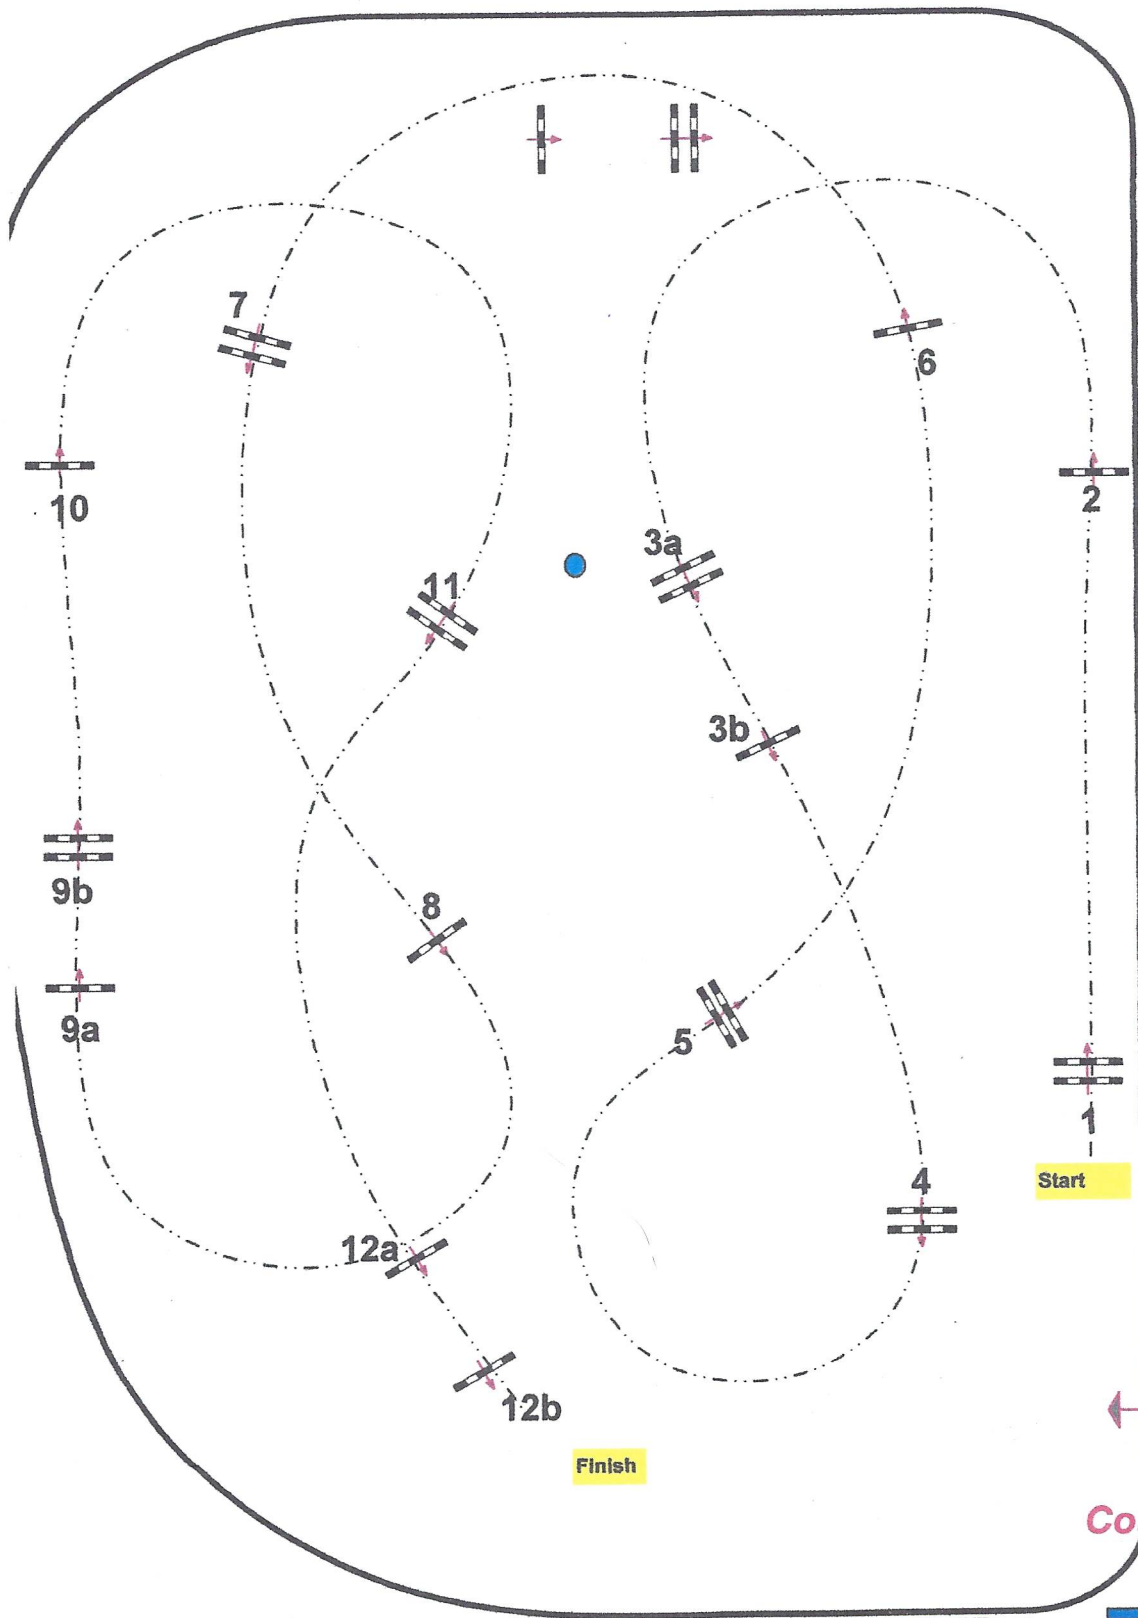

Csi ** DEAUVILLE

10 – 13 juin 2021

CSI ** / * / ama

Class No.: 11
juin 2021

csi * 1.25m
Start: 8:00

Competition against the clock

vendredi 11

Table: A
National RG:
FEI RG / Art.
Height: 1.25 m

Speed: 350 m/min

Length: 480 m
Time allowed: 83 sec
Time limit: 166 sec

Obstacles:
Efforts:
Penalty sec
Closed combination:

1st Jump-off:

Length: 0 m
Time allowed: 0 sec
Time limit: 0 sec

2nd Jump-off:

Length: 0 m
Time allowed: 0 sec
Time limit: 0 sec