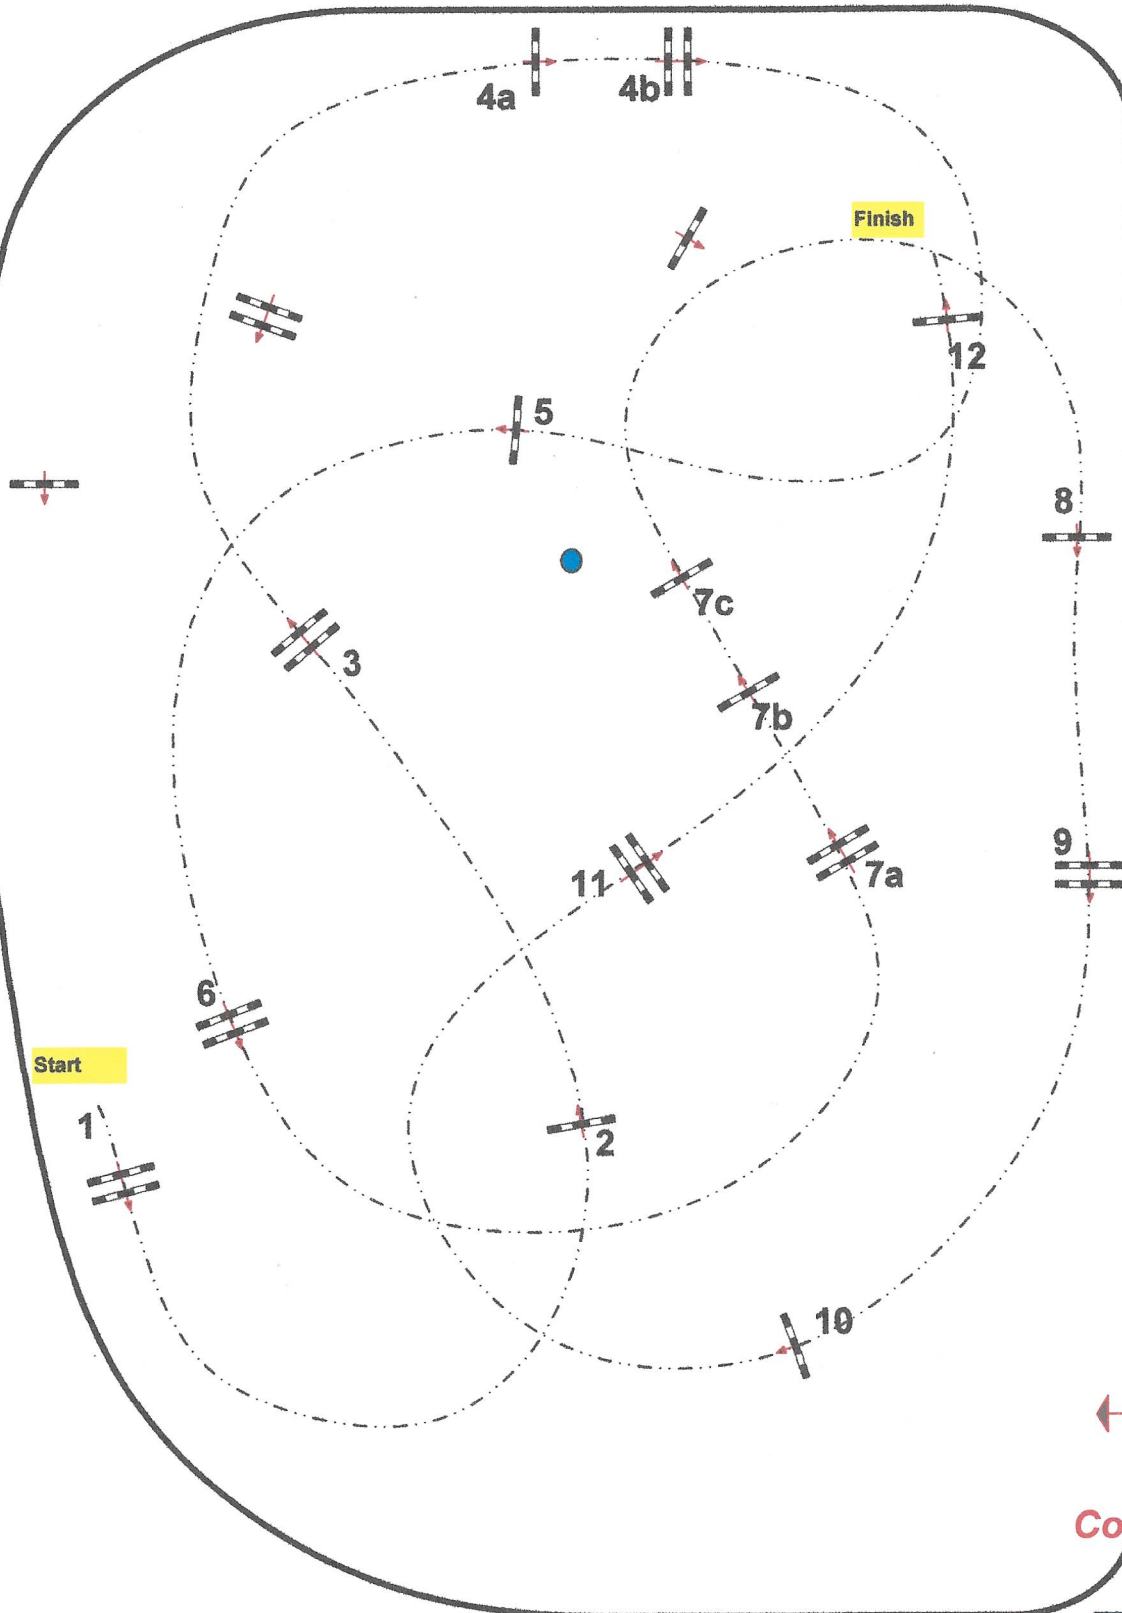

# Csi \*\* DEAUVILLE

10 – 13 juin 2021

CSI \*\* / \* / ama

Class No.: 13  
juin 2021

csi amateur 120  
Start: 0:00

Competition against the clock

samedi 12

Table: A  
National RG:  
FEI RG / Art.  
Height: 1.20 m

Speed: 350 m/min  
Length: 0 m 490  
Time allowed: 84 0 sec  
Time limit: 0 sec

Obstacles: 12  
Efforts: 15  
Penalty sec  
Closed combination:

1st Jump-off:  
Length: 0 m  
Time allowed: 0 sec  
Time limit: 0 sec

2nd Jump-off:  
Length: 0 m  
Time allowed: 0 sec  
Time limit: 0 sec

JURY

Course Designer team  
Cédric LONGIS

Christophe Audebert