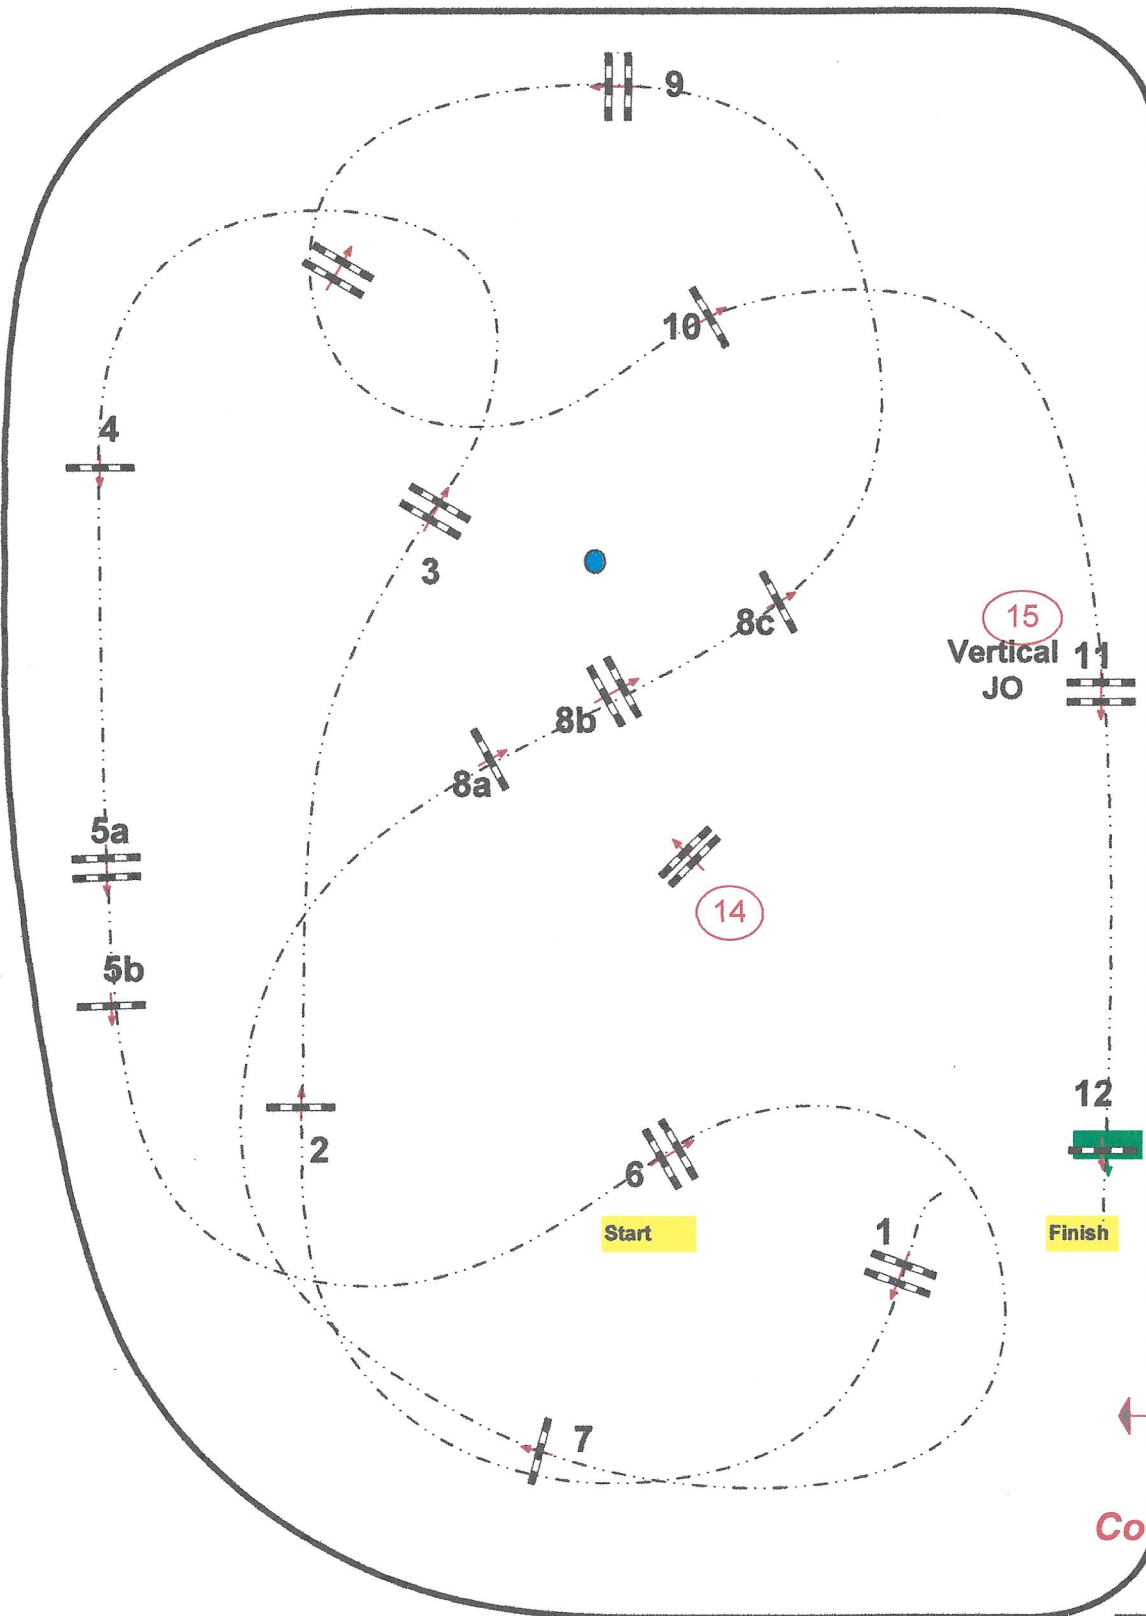

Csi ** DEAUVILLE

10 – 13 juin 2021

CSI ** / * / ama

Class No.: 16
juin 2021

csi amateur grand prix
Start: 8:00

Competition with one jump-off

dimanche 13

Table: A
National RG:
FEI RG / Art.
Height: 1.25 m

Speed: 375 m/min

Length: 200 m
Time allowed: 84 0 sec
Time limit: 0 sec

Obstacles: 12
Efforts: 15
Penalty sec
Closed combination:

1st Jump-off:

Length: 320 m
Time allowed: 52 sec
Time limit: 104 sec

2nd Jump-off:

Length: 0 m
Time allowed: 0 sec
Time limit: 0 sec

Course Designer team
Cédric LONGIS

JURY

JO : 2.3.4.5a.5b.14.15.1

Christophe Audebert